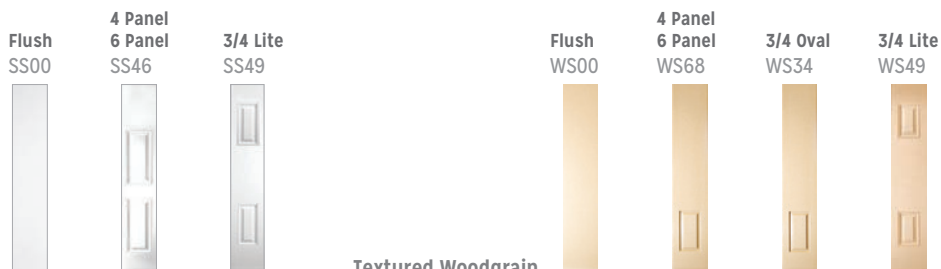

SIDELITES (MATCHING SLABS ARE LISTED)

	Flush SS00	4 Panel 6 Panel SS46	3/4 Lite SS49	Flush WS00	4 Panel 6 Panel WS68	3/4 Oval WS34	3/4 Lite WS49
Smooth White							
13 3/4" x 79"	•	•	•	•	•	•	•
11 3/4" x 79"	•	•	•	•	•	•	•
Textured Woodgrain							
13 3/4" x 79"	•	•	•	•	•	•	•
11 3/4" x 79"	•	•	•	•	•	•	•