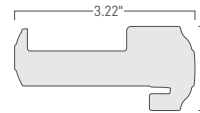

Astragal/Mullions

PA965