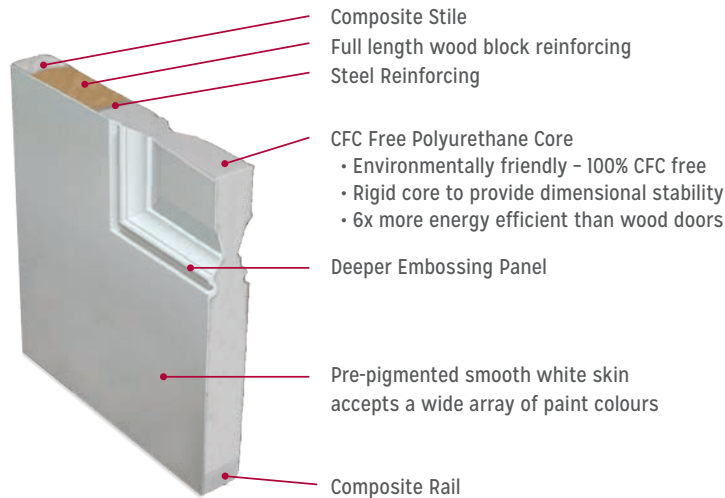

Sidelite bead PA966

Brickmold PA964

FIBERGLASS

DOOR SLABS

Specifically designed to withstand the harsh Canadian climate.

25 Limited
 Manufacturer's
YEAR Warranty

Smooth white pre-pigmented fiberglass doors have a warm white finish to match the composite frame. The doors will accept an array of paint colours to match the decor of your home.