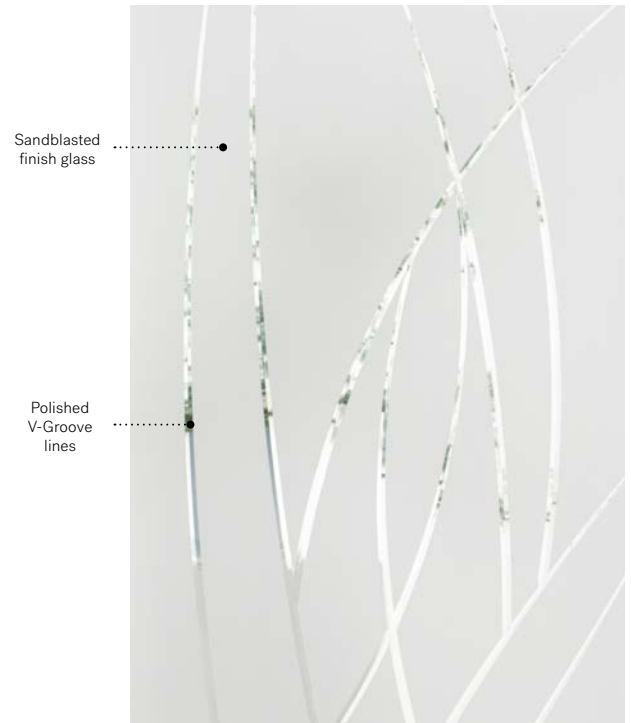

Alys

Alys' V-Groove design suggests motion and is at once natural and abstract, bringing your entryway to life with its dynamic composition.

V-Groove: Polished V-Groove lines on sandblasted finish glass

Frames: Contemporary, NovaPVC or stainable

Sidelites and transoms: Looks great accompanied by sandblasted finish glass

Available in custom sizes

Privacy level

4/5

PRIVATE

Frames	22"×64"	22"×48"	22"×36"	22"×17"	22"×14 7/16"	22"×9"
Contemporary	06-322-060-007	06-322-057-009	06-322-050-011	06-322-259-007	06-322-260-006	06-322-210-006
NovaPVC	06-322-060-001	06-322-057-001	06-322-050-001	06-322-259-001	06-322-260-001	06-322-210-001
Stainable	06-322-060-003	06-322-057-003	06-322-050-003	06-322-259-002	N/A	06-322-210-003

Frames	7"×64"	8"×48"	8"×36"	13 7/8"×79" tip-to-tip
Contemporary	06-322-005-008	06-322-017-009	06-322-010-009	06-322-211-001
NovaPVC	06-322-005-001	06-322-017-001	06-322-010-001	
Stainable	06-322-005-003	06-322-017-003	06-322-010-003