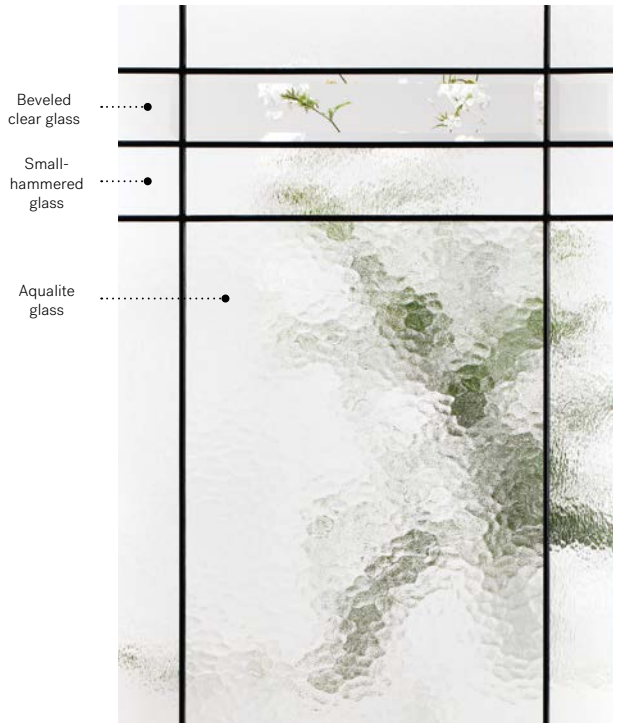

Celeste

Celeste stained glass for your garage door.

Visit garaga.com/celeste
Details on p. 111.

Orleans steel door with Prestige mouldings p.21. Celeste 22" x 48" doorglass with 8" x 48" sidelite p.69.

Celeste

Celeste juxtaposes different types of glass within its patina coming, creating a delicate geometric pattern with a refined and balanced light effect.

Stained glass: Beveled clear glass, Small-hammered glass and Aqualite glass

Caming: Patina

Frames: Contemporary, NovaPVC or stainable

Sidelites and transoms: Looks great accompanied by clear glass

Available in custom sizes

Privacy level

3/5

SEMI-PRIVATE

Frames 22" x 64"