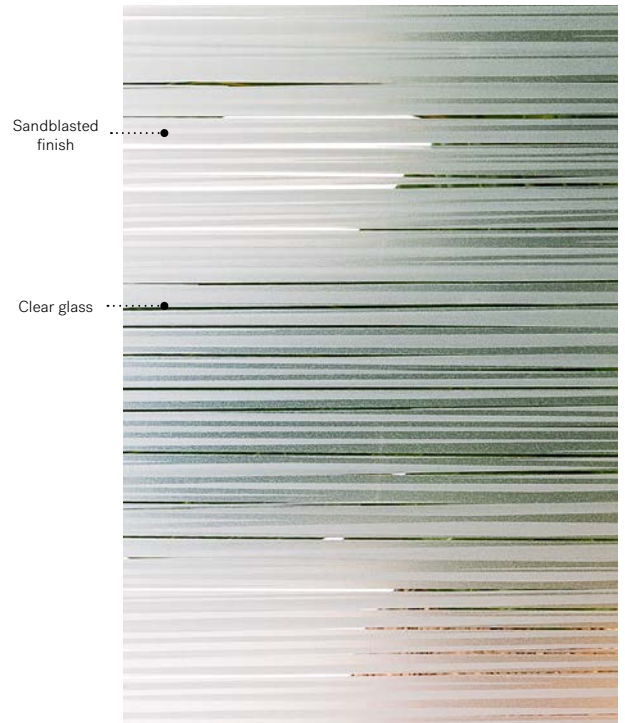

Kira

Two layers of fine, sandblasted finish lines overlap to create a natural looking pattern that provides a good degree of privacy. Kira delicately filters light and fills your entrance with a sense of calm.

Silkscreened glass: Dual layered sandblasted finish on clear glass
Frames: Contemporary or NovaPVC
Sidelites and transoms: Looks great accompanied by sandblasted finish or clear glass

Privacy level **3/5**
SEMI-PRIVATE

Frames	22" x 64"	22" x 48"	22" x 36"	22" x 17"	22" x 12"
Contemporary	07-381-060-002	07-381-057-002	07-381-050-002	07-381-259-002	07-381-053-002
NovaPVC	07-381-060-001	07-381-057-001	07-381-050-001	07-381-259-001	07-381-053-001

Frames	7" x 64"	13 7/8" x 79" tip-to-tip
Contemporary	07-381-005-002	07-381-211-001
NovaPVC	07-381-005-001