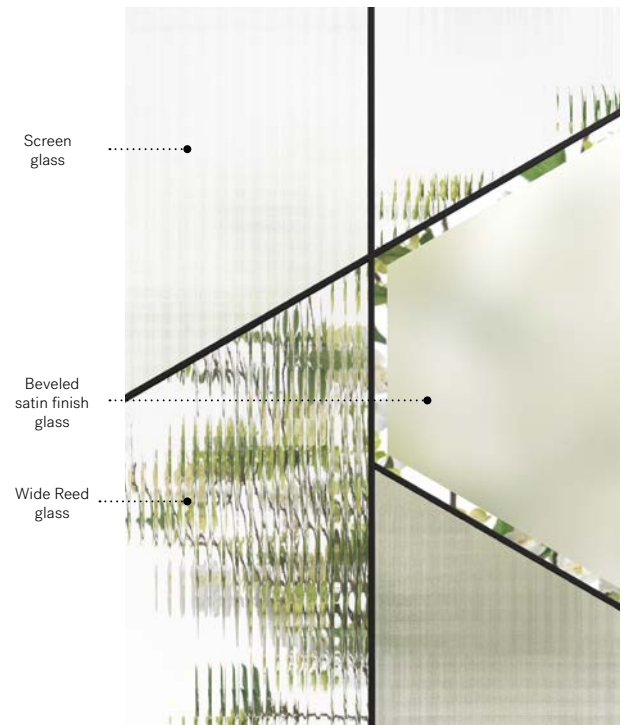

Bolero

A dance of retro and modern textures assembled in dynamic geometric shapes. With its daring composition that will not go unnoticed, Bolero sets the tone for your “mid-century modern” or contemporary style home and pairs perfectly with your Scandinavian-inspired furniture and accessories.

Stained glass: Screen glass, beveled satin finish glass and Wide Reed glass

Caming: ¼" wide flat patina caming

Frames: Contemporary or NovaPVC

Sidelites and transoms: Looks great accompanied by satin finish or Screen glass

Privacy level

3/5

SEMI-PRIVATE

Frames

22" x 64"

22" x 48"

Contemporary
NovaPVC

10-394-060-005
10-394-060-001

10-394-057-005
10-394-057-001