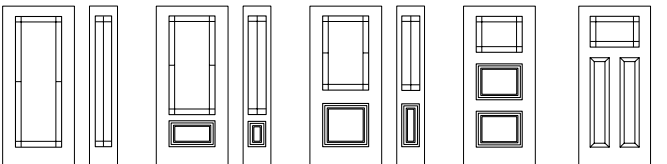

Perimeter grille

22" x 64"
20" x 64"
7" x 64"
22" x 48"
8" x 48"
22" x 36"
8" x 36"
22" x 17"
22" x 14 7/16"

Custom configurations

Create a custom configuration with your choice of split, color, and grill profile, in the size that fits your project.