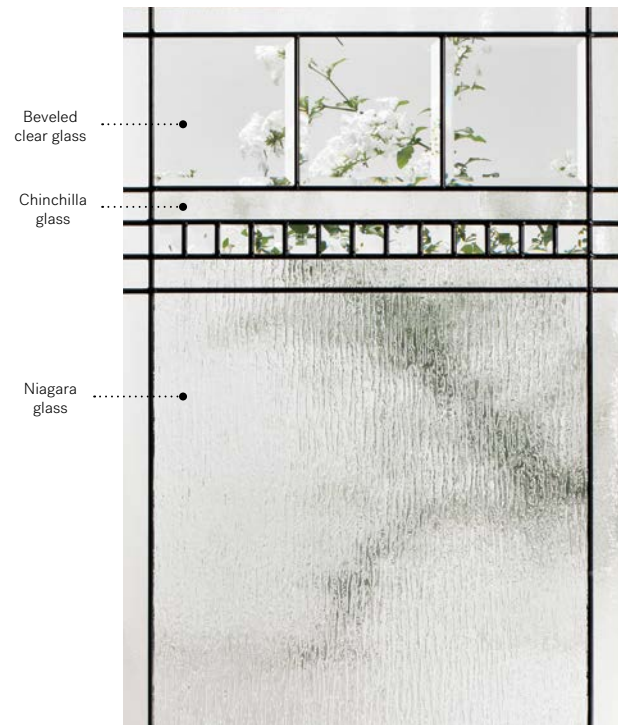

Chanelle

Chanelle will bring a stately, elegant and timeless touch to any home, classic or modern. With clean lines and bright bevels, it creates stunning light effects.

Stained glass: Chinchilla glass, beveled clear glass and Niagara glass

Caming: Patina

Frames: Contemporary, NovaPVC or stainable

Sidelites and transoms: Looks great accompanied by Niagara glass

Available in custom sizes

Privacy level

3/5

SEMI-PRIVATE

Contemporary	10-308-060-003
NovaPVC	10-308-060-001
Stainable	10-308-060-002

Contemporary	N/A
NovaPVC	10-308-050-003
Stainable	10-308-050-004

Contemporary	10-308-260-001
NovaPVC	N/A
Stainable	N/A

Contemporary	10-308-017-003
NovaPVC	10-308-017-001
Stainable	10-308-017-002

Contemporary	N/A
NovaPVC	10-308-010-001
Stainable	10-308-010-002