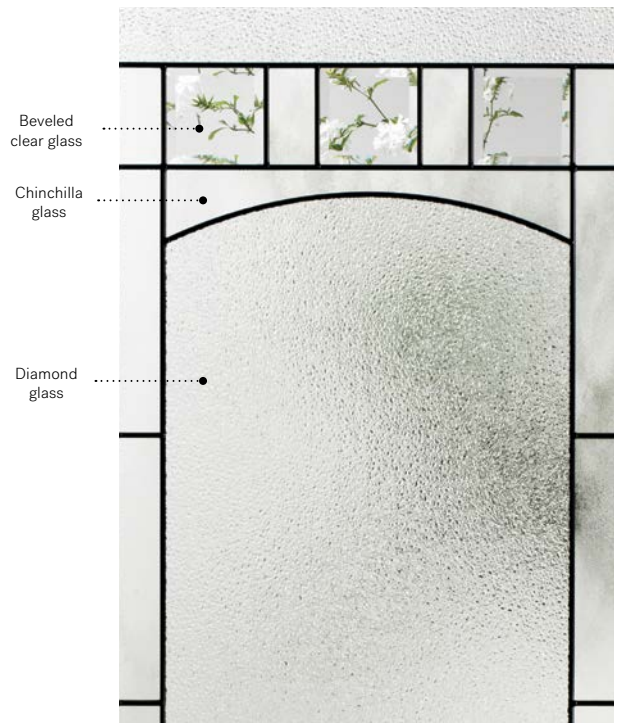

Bistro

With its arched central piece crowned by beveled clear glass, Bistro offers a consistently classic and natural look. Bistro will rejuvenate any exterior.

Stained glass: Chinchilla glass, beveled clear glass and Diamond glass

Caming: Zinc or Patina

Frames: Contemporary, NovaPVC or stainable

Sidelites and transoms: Looks great accompanied by Chinchilla glass

Available in custom sizes

Privacy level **3/5**
SEMI-PRIVATE

Frames	22"×64"	22"×48"	22"×36"	22"×17"	22"×14 7/16"
Contemporary	10-258-060-010 012	10-258-057-011 013	10-258-050-011 013	10-258-259-011 013	10-258-260-007 009
NovaPVC	10-258-060-009 001	10-258-057-010 001	10-258-050-010 001	10-258-259-005 001	10-258-260-006 008
Stainable	10-258-060-011 005	10-258-057-012 005	10-258-050-012 006	10-258-259-008 004	N/A