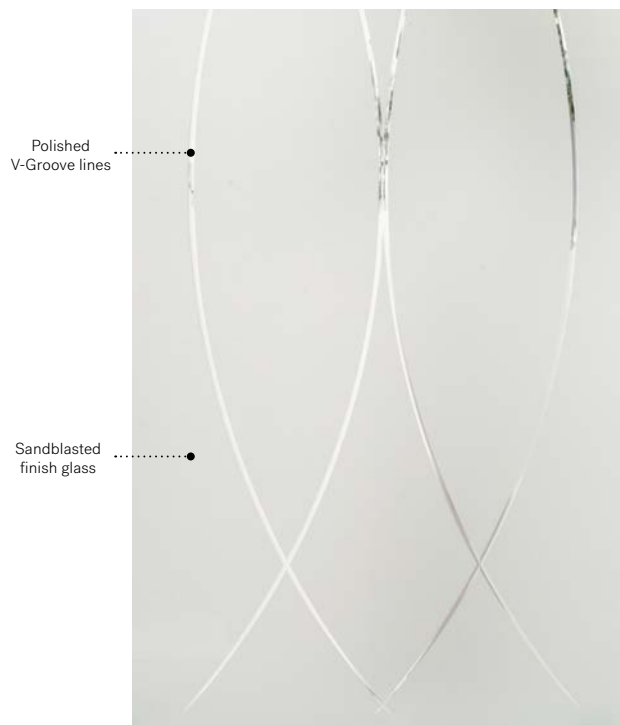

Verso

Soho steel door p.19. Verso 22" x 48" doorglass p.91.

Verso

With its simple and elegant intersecting lines, Verso is a timeless homage to the art of glass cutting.

V-Groove: Polished V-Groove lines on sandblasted finish glass
Frames: Contemporary, NovaPVC or stainable
Sidelites and transoms: Looks great accompanied by sandblasted finish glass
 Available in custom sizes

Winchester

Orleans steel door p.21. Winchester 22" x 48" doorglass p.93. Satin finish glass transom.

Winchester

Classic style doorglass in its simplest form. Sleek and balanced, Winchester offers a rich, contrasting mix of Clear and Satin finish glass with black patina coming. With its elegant beveled clear glass border, Winchester provides both privacy and visibility.