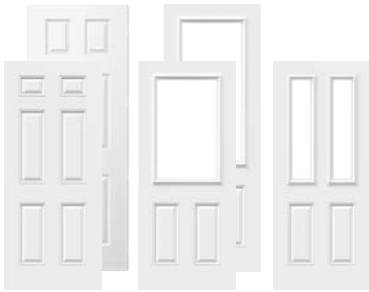

Available options

79" door
95" door

79" door
22" x 36" doorlite

79" door
8" x 36" doorlites