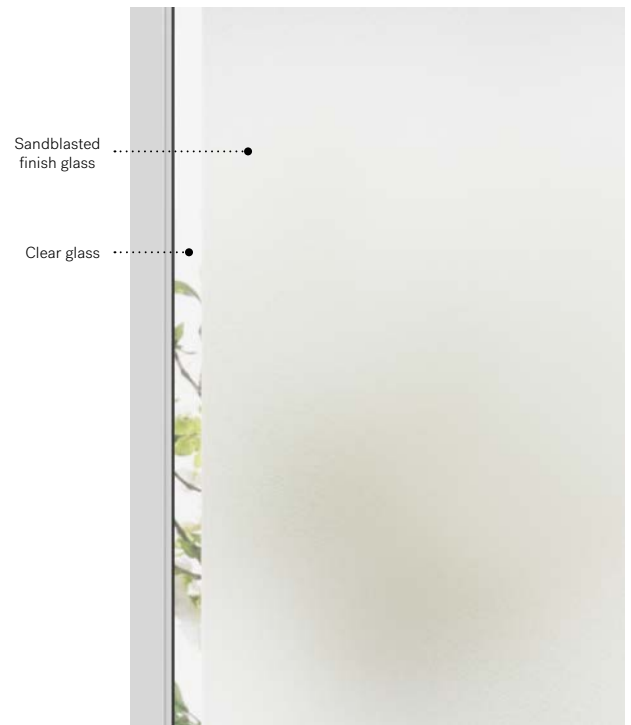

- Silkscreened glass:** sandblasted finish on clear glass
- Frames:** Contemporary or NovaPVC
- Orientation:** Available in left and right versions as seen from outside
- Sidelites and transoms:** Looks great accompanied by sandblasted finish or clear glass