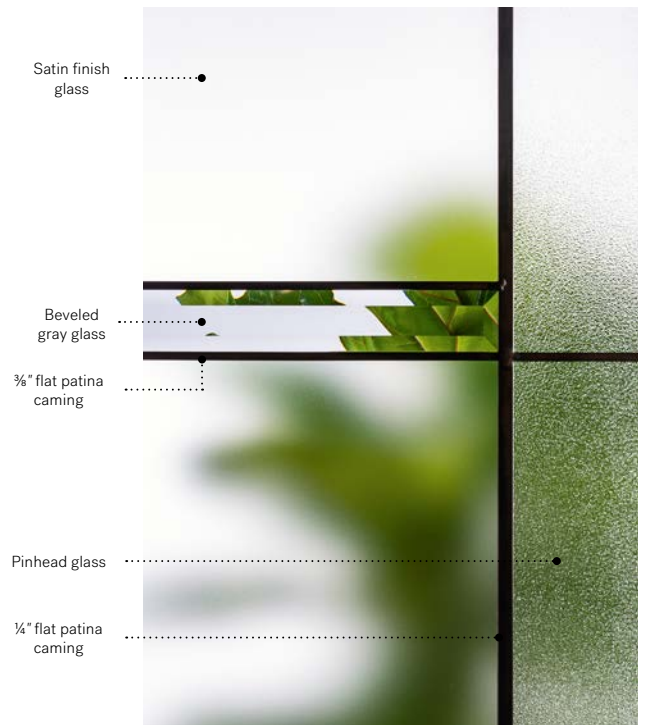

Belmont

Belmont is a stained glass model with an urban look designed for today's architectural styles. Its minimalist, asymmetrical composition of flat black patina caming and satin finish glass fits perfectly with the volumes and materials found in the architecture of contemporary houses. Paired with a satin black handle, Belmont's elegance is unrivaled.

Stained glass: Satin finish glass, beveled gray glass and Pinhead glass

Caming: 1/2" wide flat patina caming and 1/4" wide flat patina caming

Frames: Contemporary or NovaPVC

Sidelites and transoms: Looks great accompanied by satin finish glass
Available in custom sizes

Privacy level

3/5

SEMI-PRIVATE