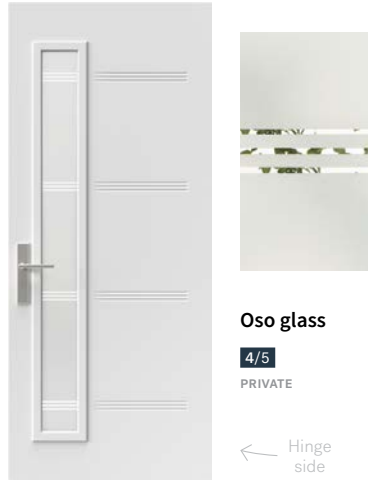

Era embossment