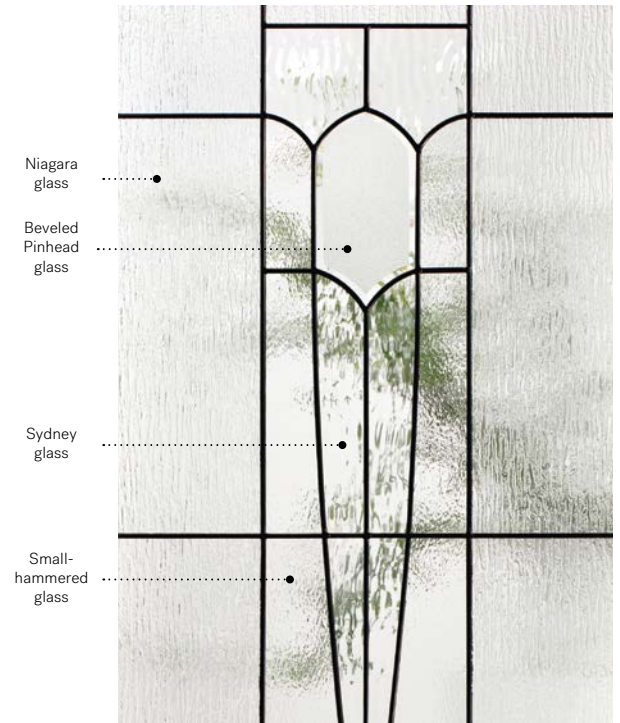

Mistral

Orleans steel door p.21. Mistral 22"×48" doorglass p.82.

Mistral

A nod to Art Nouveau illustrations, Mistral is a tableau of simple, slender shapes.

Stained glass: Niagara glass, Sydney glass, beveled Pinhead glass and Small-hammered glass

Caming: Zinc or Patina

Frames: NovaPVC or stainable

Sidelites and transoms: Looks great accompanied by Niagara glass

Available in custom sizes

Privacy level

3/5

SEMI-PRIVATE

Frames 22" x 64"