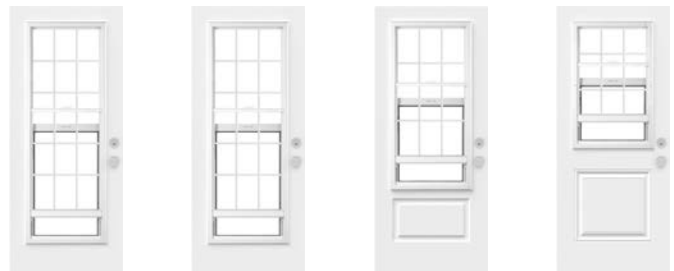

Distinction grilles — Low E/Argon

- 22"×64" 24-017-060-002 (CAAL) 24-020-060-002 (CAFA)
- 20"×64" 24-017-038-002 (CAAL) 24-020-038-002 (CAFA)
- 22"×48" 24-017-057-001 (CAAL) 24-020-057-001 (CAFA)
- 22"×36" 24-017-050-001 (CAAL) 24-020-050-001 (CAFA)

Perimeter grilles also available.