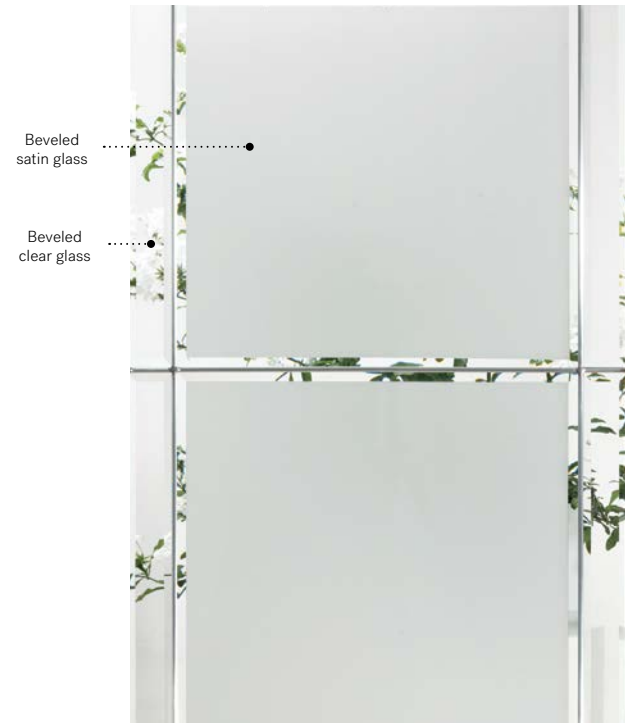

Mistral

Orleans steel door p.21. Mistral 22"×48" doorglass p.82.

Mistral

A nod to Art Nouveau illustrations, Mistral is a tableau of simple, slender shapes.

Stained glass: Niagara glass, Sydney glass, beveled Pinhead glass and Small-hammered glass

Caming: Zinc or Patina

Frames: NovaPVC or stainable

Sidelites and transoms: Looks great accompanied by Niagara glass

Available in custom sizes

Privacy level

3/5

SEMI-PRIVATE

Frames 22" x 64"

Frames 8" x 48"

	Zinc	Pat.
NovaPVC	10-310-017	007 001
Stainable	10-310-017	009 006

Frames 8" x 36"

	Zinc	Pat.
NovaPVC	10-310-010	006 001
Stainable	10-310-010	008 004

Frames 13 7/8" x 79" tip-to-tip

	Zinc	Pat.
NovaPVC	10-310-211	003 001
Stainable		

Opal

Orleans steel door with Prestige mouldings p.21. Opal 22" x 48" doorglass p.85.

Opal

Opal is the result of a rich arrangement of beveled glass in a timeless style. Clear and Satin finish glass will ensure the privacy of your home while allowing light to flood in. The softness of its simple and symmetrical shapes will add elegance to your architecture.