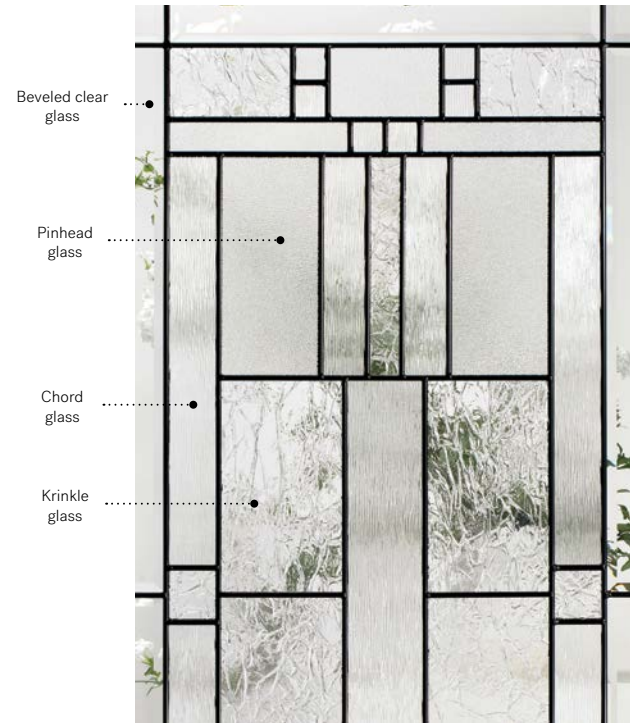

Cachet

Cachet's Prairie-style design blends four striking textures to make your home stand out. On sunny days, enjoy a dazzling light effect in your entryway.

Stained glass: Beveled clear glass, Krinkle glass, Chord glass and Pinhead glass

Caming: Zinc or Patina

Frames: Contemporary, NovaPVC or stainable

Sidelites and transoms: Looks great accompanied by Pinhead glass

Available in custom sizes

Privacy level **3/5**
SEMI-PRIVATE