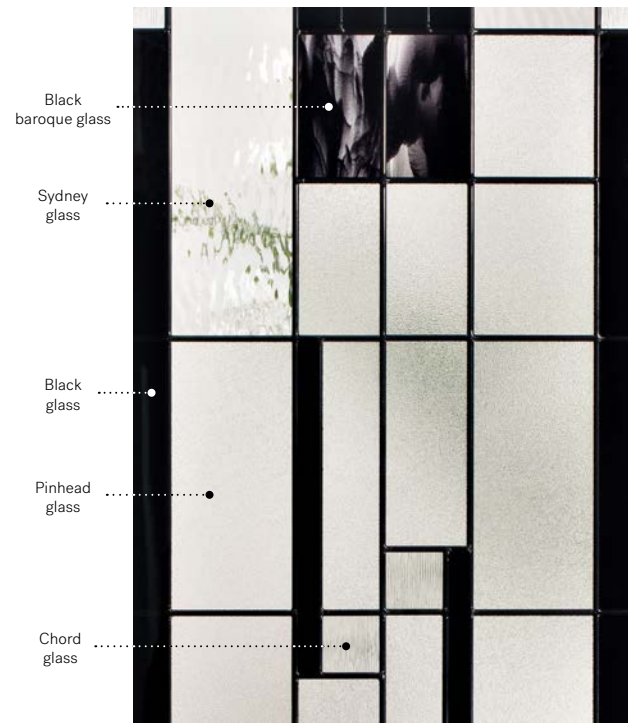

Kallima

Kallima will charm lovers of glass. Characterised by its handmade pieces of blended black and clear glass, the Kallima offers an exclusive look everytime.

Stained glass: Chord glass, Sydney glass, black glass, black Baroque glass and Pinhead glass.

Caming: Patina

Frames: Contemporary, NovaPVC or stainable

Sidelites and transoms: Looks great accompanied by Pinhead glass.

Available in custom sizes

Privacy level **4/5**
PRIVATE

Frames	22" × 64"	22" × 48"	22" × 36"	22" × 14 7/16"
Contemporary	10-229-060-009	10-229-057-011	10-229-050-010	10-229-260-006
NovaPVC	10-229-060-001	10-229-057-001	10-229-050-001	10-229-260-001
Stainable	10-229-060-003	10-229-057-003	10-229-050-003	N/A