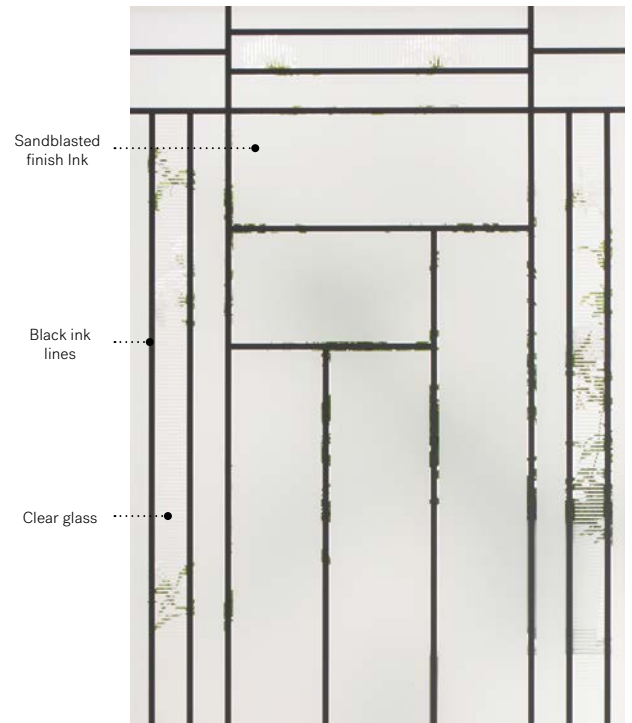

Louisbourg

Louisbourg's elegant geometry evokes glass etchings. The asymmetrical grid creates a striking dynamic composition.

Silkscreened glass: sandblasted finish ink and black ink

Frames: Contemporary or NovaPVC

Sidelites and transoms: Looks great accompanied by sandblasted finish glass

Privacy level

4/5

PRIVATE