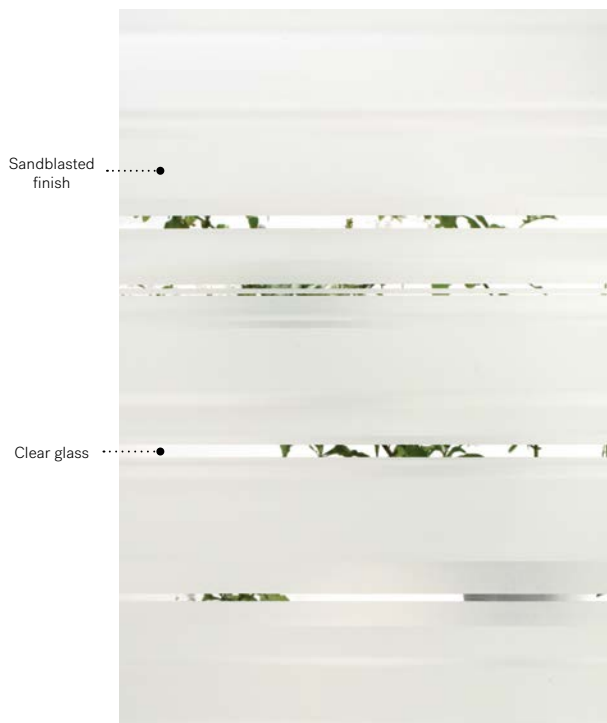

Azur

Elegant and distinguished, Azur will give you the privacy you need, while its thin, translucent bands will brighten up your space. Its design creates a unique, dynamic effect. Azur is ideal for contemporary style whether you're renovating or building a new house.

Silkscreened glass: Dual layered sandblasted finish on clear glass

Frames: Contemporary or NovaPVC

Sidelites and transoms: Looks great accompanied by sandblasted finish or clear glass

Privacy level **3/5**
SEMI-PRIVATE

Frames	10 15/16" x 76 1/16"	22" x 64"	22" x 48"	22" x 36"	22" x 17"	22" x 12"
Contemporary	07-338-211-003	07-338-060-002	07-338-057-001	07-338-050-001	07-338-259-001	07-338-053-004
NovaPVC	N/A	07-338-060-001	07-338-057-002	07-338-050-002	07-338-259-002	07-338-053-005

Frames	7" x 64"	8" x 48"	8" x 36"	13 7/8" x 79" tip-to-tip
Contemporary	07-338-005-001	07-338-017-001	07-338-010-001	07-338-211-001
NovaPVC	07-338-005-002	07-338-017-002	07-338-010-002