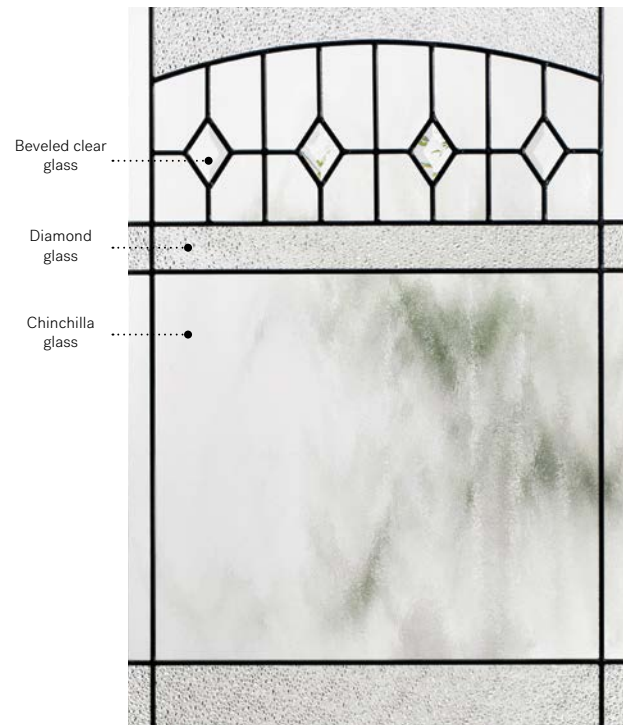

Liano

Orleans steel door p.21. Liano 22"×48" doorglass p.79. Chinchilla glass 13 7/8"×79" sidelites.

Liano

Stylish and warm, Liano is both classic and minimalist. Enjoy a sparkling light effect in your entryway thanks to the beveled diamonds in its camber top.

Stained glass: Chinchilla glass, beveled clear glass and Diamond glass

Caming: Patina

Frames: Contemporary, NovaPVC or stainable

Sidelites and transoms: Looks great accompanied by Chinchilla glass

Available in custom sizes