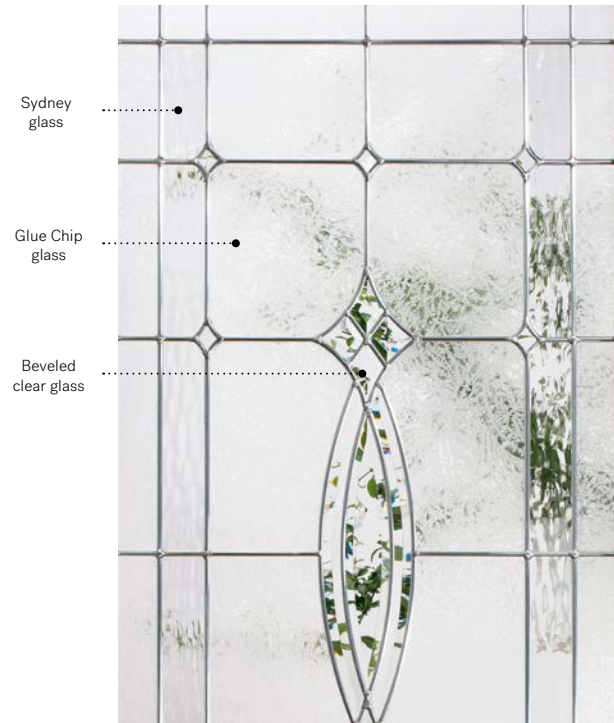

Frames 7" x 64"

		Zinc	Pat.
NovaPVC	10-036-005	011	009
Stainable	10-036-005	016	004

8" x 48"

		Zinc	Pat.
NovaPVC	10-036-017	010	002
Stainable	10-036-017	015	008

8" x 36"

		Zinc	Pat.
NovaPVC	10-036-010	011	003
Stainable	10-036-010	019	004

Evangeline II

Influenced by the decorative arts at the start of the century, the detailed composition of Evangeline II will charm the admirers of stained glass. This model is a perfect fit for a classic or farmhouse style home.

Stained glass: Sydney glass, Glue Chip glass and beveled clear glass.

Caming: Zinc, Patina or Brass.

Frames: NovaPVC or stainable.

Sidelites and transoms: Looks great accompanied by Glue Chip glass.

Available in custom sizes.

Privacy level

3/5

SEMI-PRIVATE

Frames	22" × 64"			22" × 48"			22" × 36"					
	Zinc	Pat.	Brass	Zinc	Pat.	Brass	Zinc	Pat.	Brass			
NovaPVC	10-054-060	008	026	002	10-054-057	006	032	001	10-054-050	008	024	002
Stainable	10-054-060	017	032	004	10-054-057	017	034	019	10-054-050	016	033	004