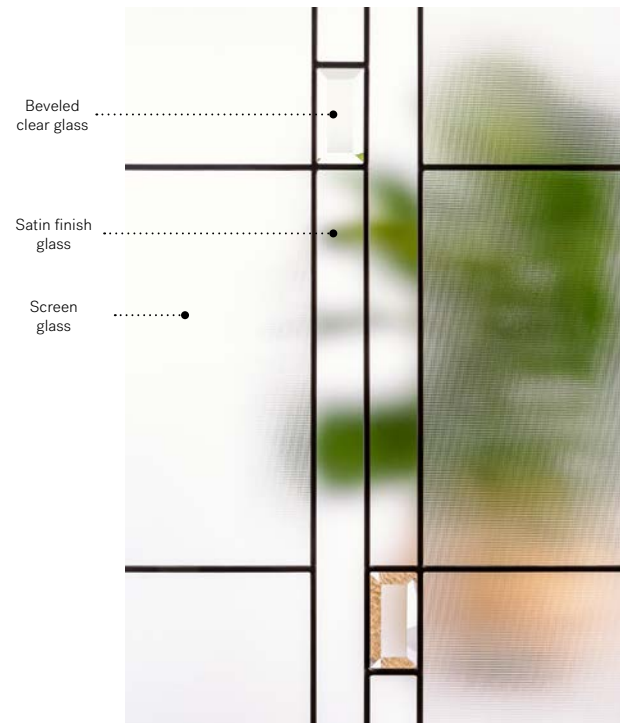

Arima

Arima is the perfect choice for classic style homes. This model fits particularly well in entrances with symmetrical composition — a look that can be achieved with carefully placed exterior light fixtures or with some well chosen decorative objects.

Stained glass: Satin finish glass, beveled clear glass and Screen glass

Caming: Patina

Frames: Contemporary or NovaPVC

Sidelites and transoms: Looks great accompanied by satin finish or Screen glass
Available in custom sizes

Privacy level

4/5

PRIVATE

Contemporary 10-386-060-002
NovaPVC 10-386-060-001

Contemporary 10-386-005-002
NovaPVC 10-386-005-001