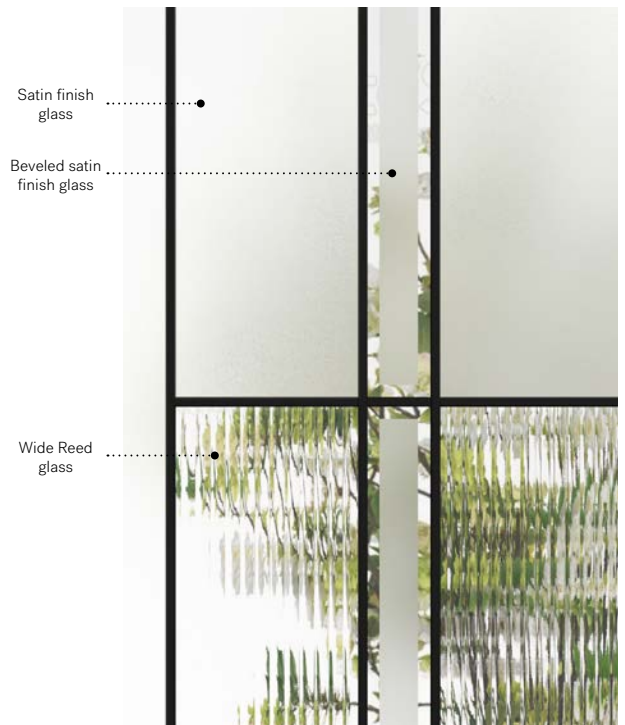

Nobel

A sophisticated looking stained glass designed for today's architectural styles. This model expresses all its nobility thanks to a bold composition and contrasting textures. Nobel will enhance contemporary or classic style single-family homes.

Stained glass: Satin finish glass, beveled satin finish glass and Wide Reed glass
Caming: ¼" wide flat Patina caming
Frames: Contemporary or NovaPVC
Sidelites and transoms: Looks great accompanied by satin finish glass
Available in custom sizes

Privacy level **3/5**
SEMI-PRIVATE

Frames	22"×64"	22"×48"	22"×36"	7"×64"	8"×48"	8"×36"
Contemporary	10-395-060-005	10-395-057-005	10-395-050-005	10-395-005-005	10-395-017-005	10-395-010-005
NovaPVC	10-395-060-001	10-395-057-001	10-395-050-001	10-395-005-001	10-395-017-001	10-395-010-001