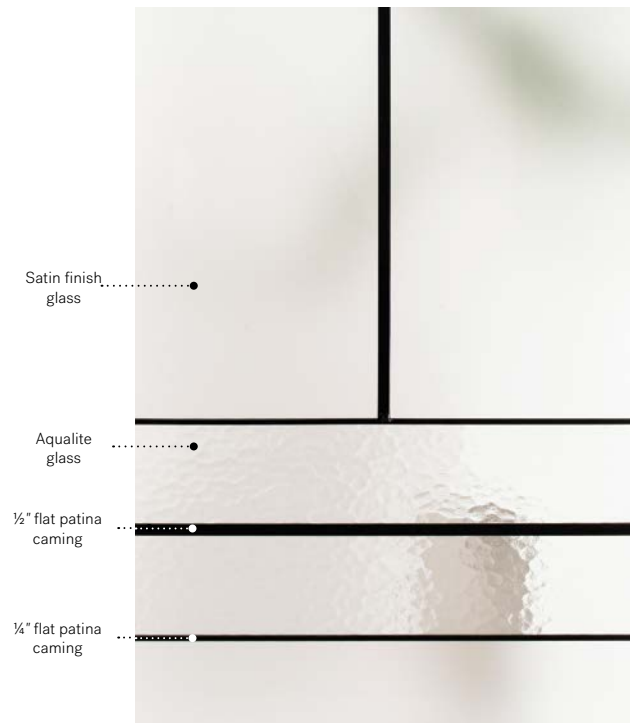

*Masterline and Fluid glass — The pattern of the glass runs parallel to the longest side of the doorglass (see ‡/↔ symbols above.)
Elevation venting unit with Masterline glass p.104. Peak 470 venting unit with Masterline glass, p.107.

Avenue

Soho steel door p.19. Avenue 22" x 48" doorglass p.31. Satin finish glass transom, custom size.

Avenue

Minimalist and urban, Avenue's bold design is out of the ordinary. Its Aqualite and satin finish glass paired with thin and wide flat patina caming create a retro feel. Perfect for a farmhouse-style home or suburban cottage.

Stained glass: Satin finish glass and Aqualite glass
Caming: ½" wide flat patina caming and ¼" wide flat patina caming
Frames: Contemporary, NovaPVC or stainable
Sidelites and transoms: Looks great accompanied by satin finish or clear glass
 Available in custom sizes