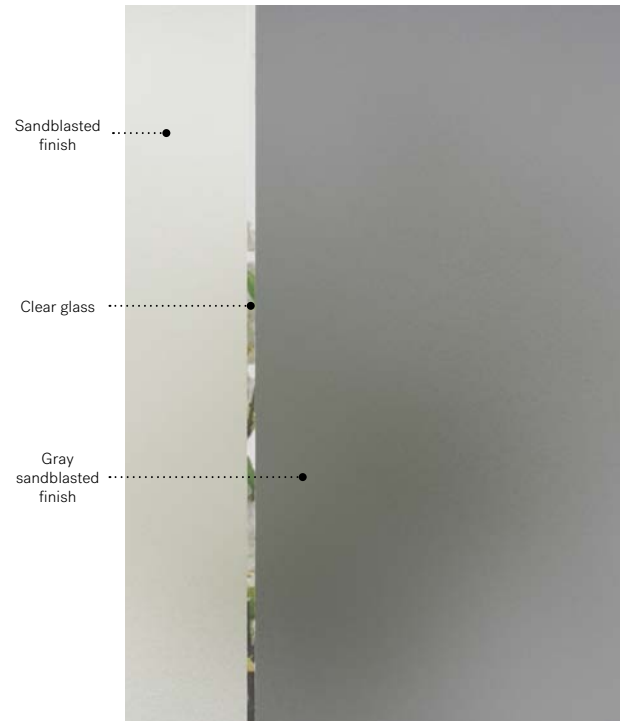

Nuando

Uno steel door. Nuando 22" x 64" right doorglass p.49. sandblasted finish glass sidelite and clear glass transom.

Nuando

Simple and minimalist, Nuando stands out with its gray sandblasted finish glass. This window matches the asymmetrical arrangement of windows and volumes on contemporary-style houses. Available in right or left versions.

Silkscreened glass: Gray sandblasted finish, white sandblasted finish and a clear glass line

Frames: Contemporary or NovaPVC

Orientation: Available in left and right versions as seen from outside.

Sidelites and transoms: Looks great accompanied by sandblasted finish glass