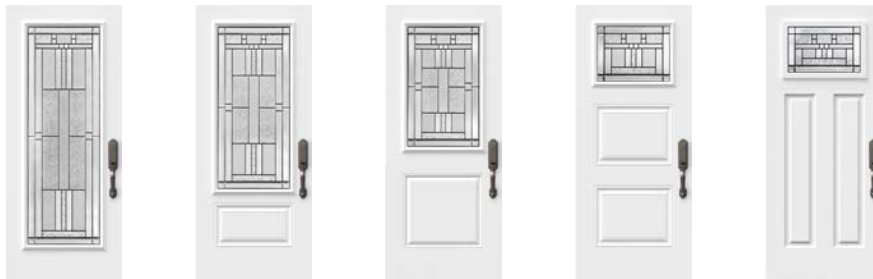

Frames	22" × 64"			22" × 48"			22" × 36"			22" × 17"			22" × 14 7/16"		
	Zinc	Pat.		Zinc	Pat.		Zinc	Pat.		Zinc	Pat.	Zinc	Pat.		
Contemporary	10-230-060-013	014		10-230-057-024	025		10-230-050-024	025		10-230-259-010	011	10-230-260-010	011		
NovaPVC	10-230-060-002	001		10-230-057-003	001		10-230-050-003	001		10-230-259-002	001	10-230-260-001	002		
Stainable	10-230-060-005	011		10-230-057-005	006		10-230-050-005	006		10-230-259-007	006	N/A