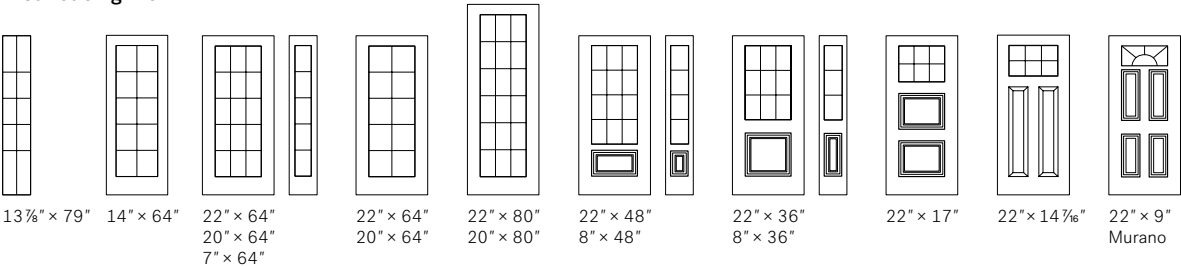

Distinction grille

13 3/8" x 79" 14" x 64" 22" x 64"
20" x 64"
7" x 64"
22" x 64"
20" x 64"
22" x 80"
20" x 80"
22" x 48"
8" x 48"
22" x 36"
8" x 36"
22" x 17"
22" x 14 7/16"
22" x 9"
Murano