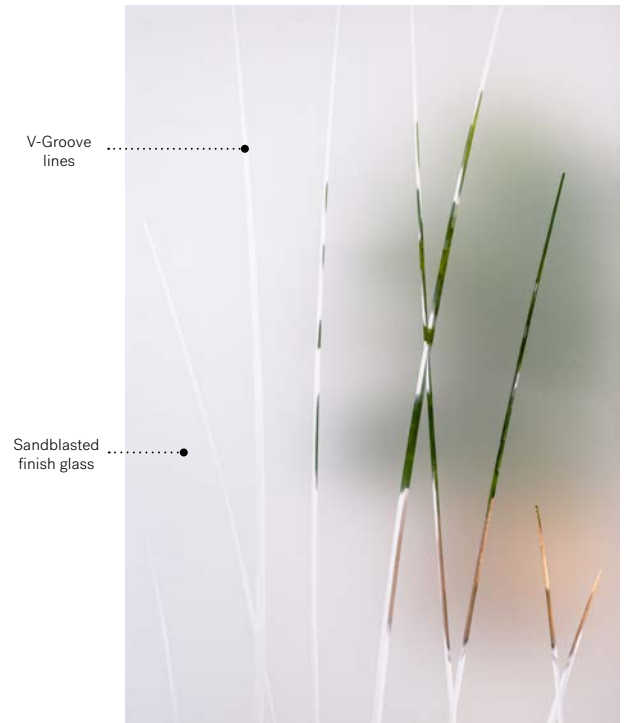

Emori is a subtle and elegant design inspired by nature. With overlapping polished V-Groove lines, Emori provides both a high degree of privacy and visibility to the outside. This model is a great match with country-style or classic style homes.

V-Groove: sandblasted finish glass with polished V-Groove lines
Frames: Contemporary or NovaPVC
Sidelites and transoms: Looks great accompanied by sandblasted finish glass
 Available in custom sizes

Privacy level **4/5**
PRIVATE