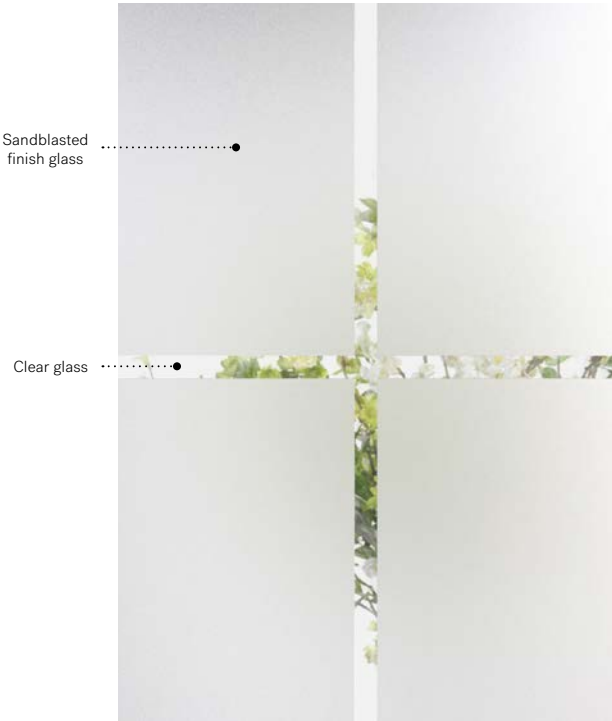

Balance

An homage to classic grills with a modern touch. Balance is composed of sandblasted finish glass showcasing elegant intersecting clear glass lines, offering both privacy and visibility. Though tailored for modern-farmhouse style homes, this model effortlessly transforms classic exteriors, infusing them with a fresh, updated look.