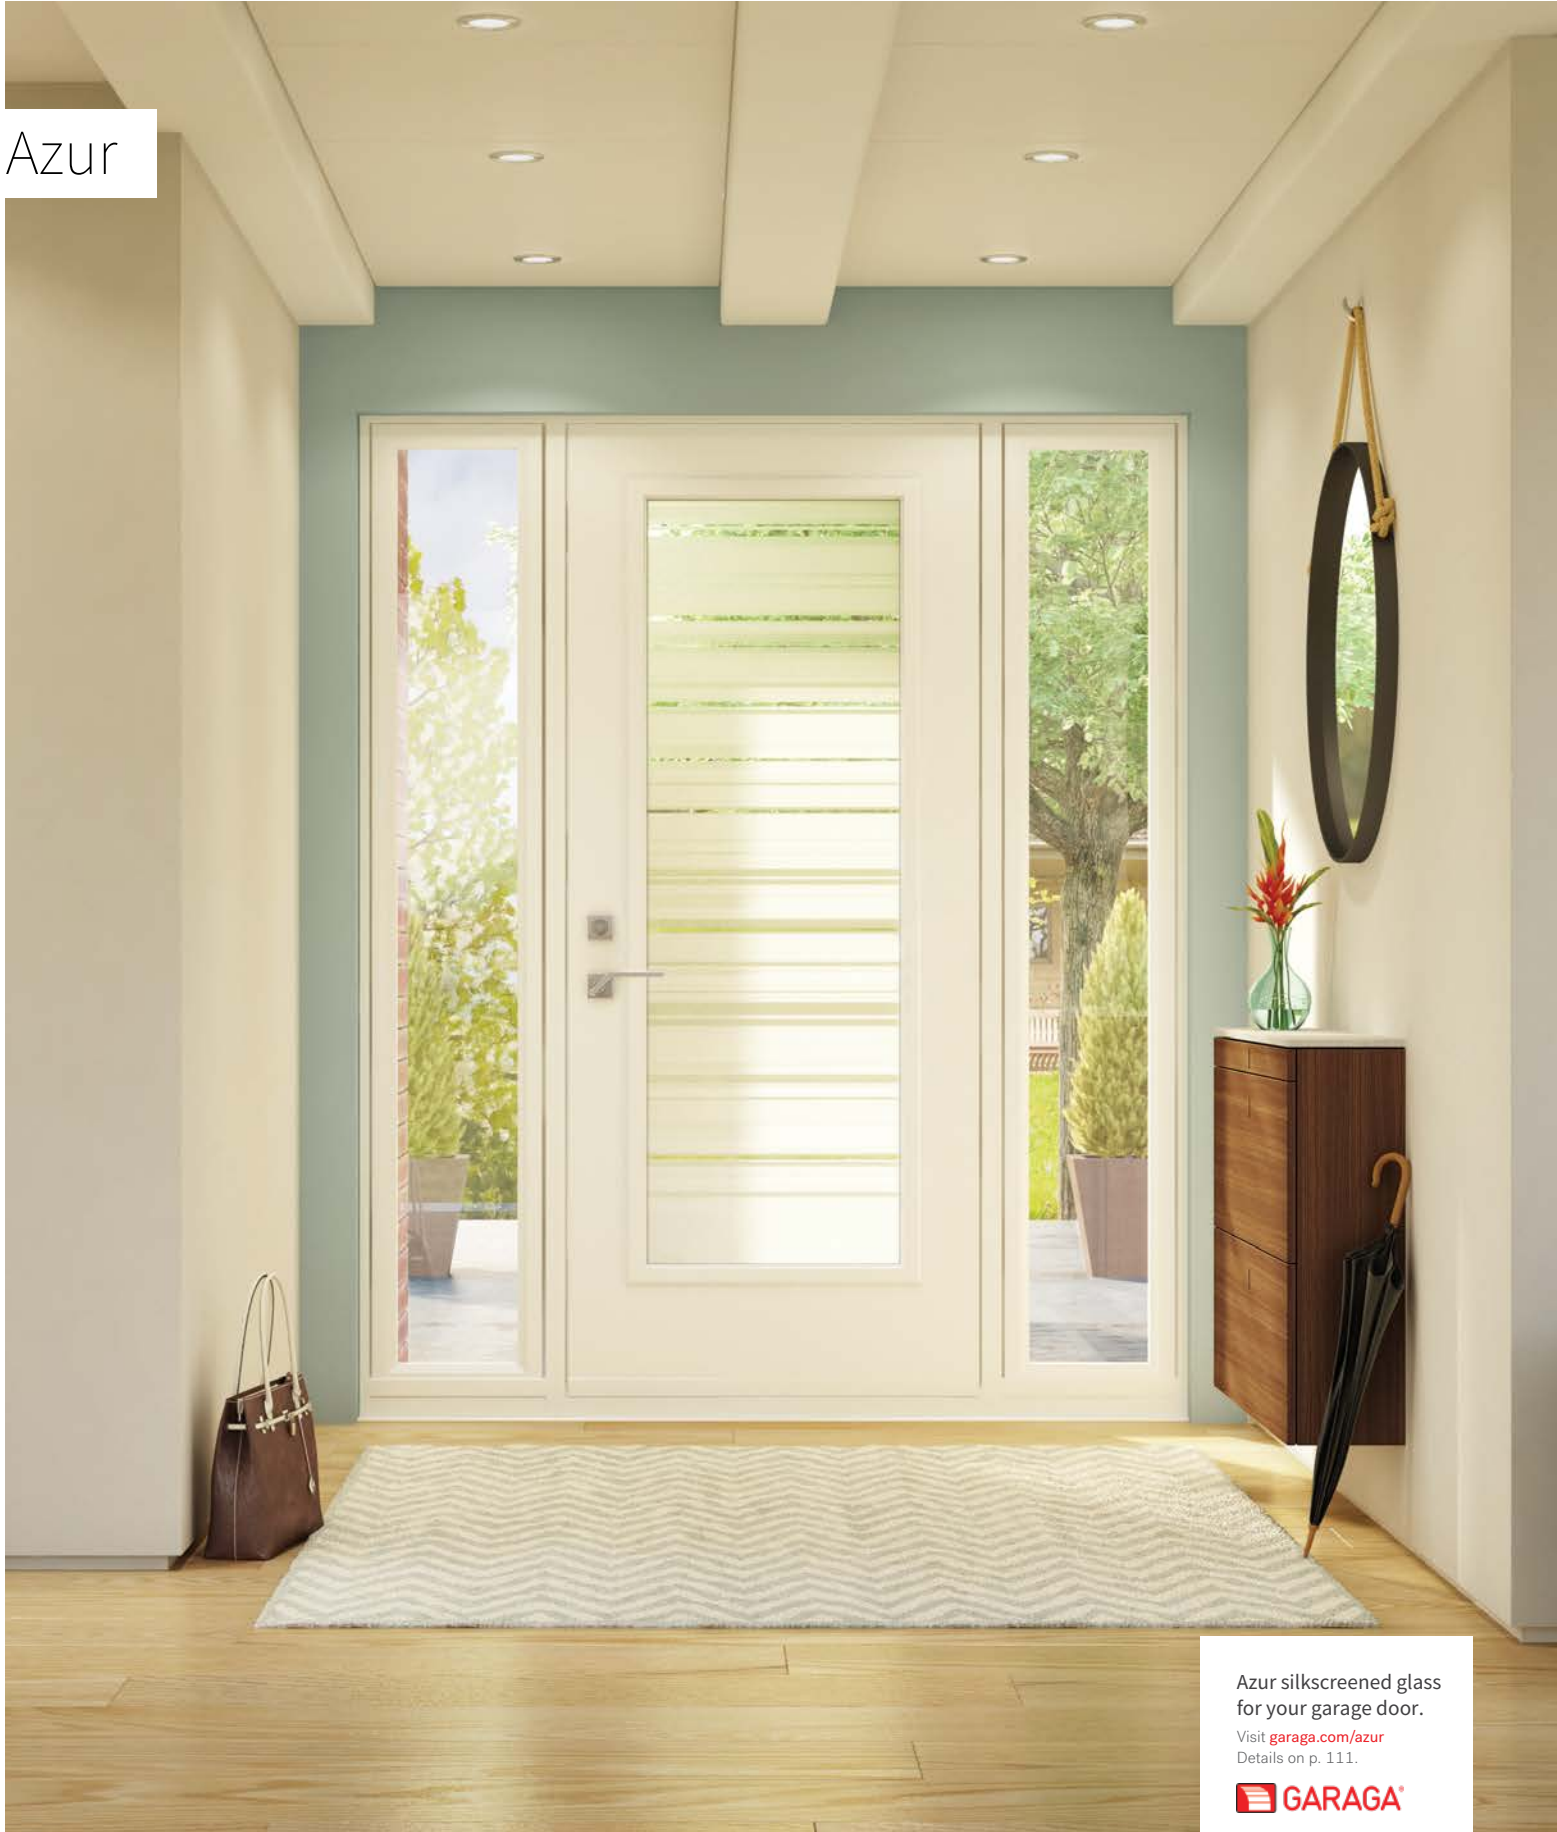

Azur

Azur silkscreened glass
for your garage door.

Visit garaga.com/azur
Details on p. 111.

Uno steel door. Azur 22" x 64" doorglass p.33. clear glass 13 7/8" x 79" sidelites.