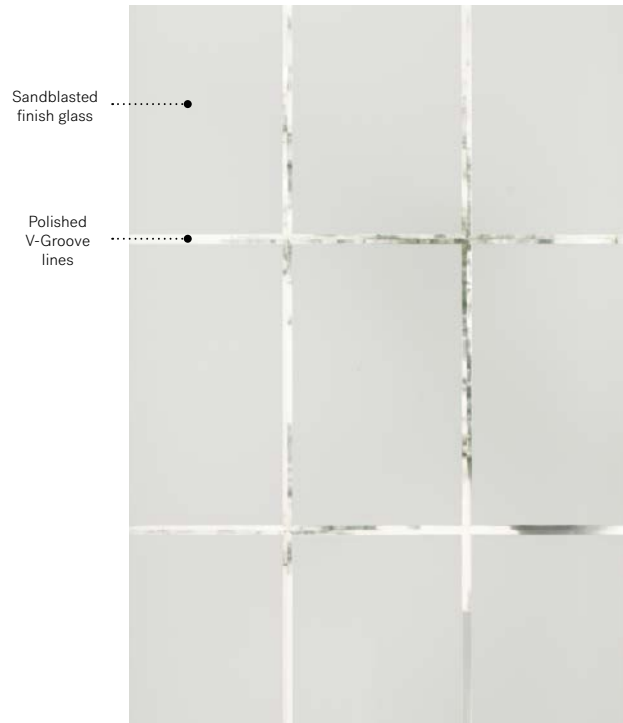

Distinction

The Distinction V-Groove model is perfect for matching your doorglass to your gridded home windows. The polished V-Groove lines add a touch of brightness to the sandblasted finish glass creating a bright yet private entrance to your home.

V-Groove: sandblasted finish glass with polished V-Groove lines.

Frames: NovaPVC or stainable.

Sidelites and transoms: Looks great accompanied by sandblasted finish glass. Available in custom sizes.

Privacy level

4/5
PRIVATE