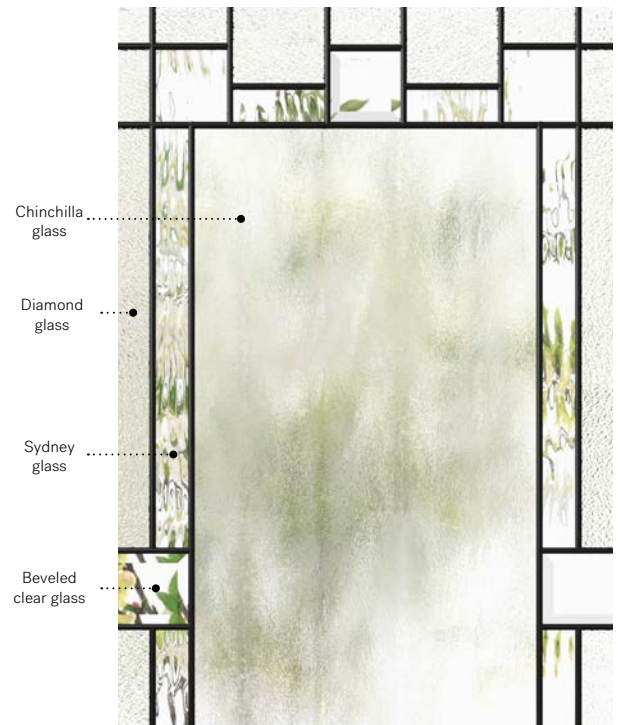

Portrait

This Craftsman style inspired stained glass is made up of textures that evoke the beauty of nature. While the chinchilla glass dances with the sun, its diamond glass fills your entrance with sparkling light.

Stained glass: Chinchilla glass, beveled clear glass, Diamond glass and Sydney glass

Caming: Patina

Frames: Contemporary or NovaPVC

Sidelites and transoms: Looks great accompanied by Chinchilla glass

Available in custom sizes

Privacy level

4/5

PRIVATE

Contemporary 10-402-060-005
NovaPVC 10-402-060-001

10-402-057-005
10-402-057-001

10-402-050-005
10-402-050-001

10-402-260-005
10-402-260-001

Contemporary 10-402-005-005
NovaPVC 10-402-005-001

10-402-017-005
10-402-017-001

10-402-010-005
10-402-010-001