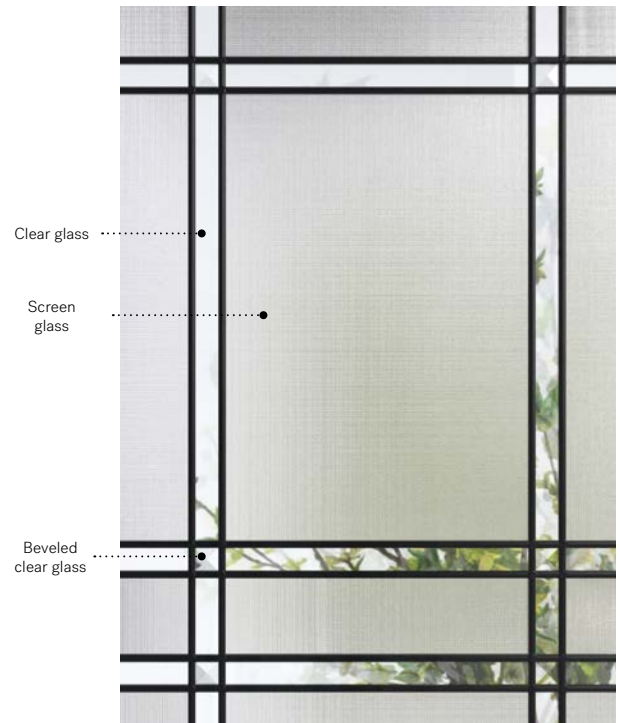

Crystal

Orleans steel door p.21. Crystal 22" x 48" doorglass with 8" x 48" sidelite p.73.

NEW

Crystal

Crystal offers a harmonious balance between country and contemporary styles thanks to its composition of Screen glass, clear perpendicular lines and elegant beveled squares. This model adds a modern touch to classic-style homes with stone or brick facades.

Stained glass: Screen glass, clear glass, beveled clear glass
Caming: Patina
Frames: Contemporary or NovaPVC
Sidelites and transoms: Looks great accompanied by Screen glass
 Available in custom sizes

Privacy level **3/5**
 SEMI-PRIVATE