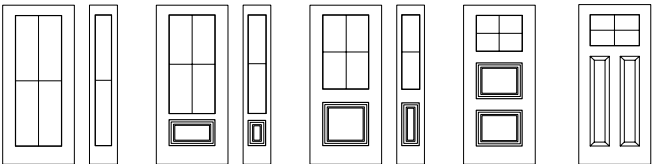

Classic grille

22" x 64"
20" x 64"
7" x 64"
22" x 48"
8" x 48"
22" x 36"
8" x 36"
22" x 17"
22" x 14 7/16"