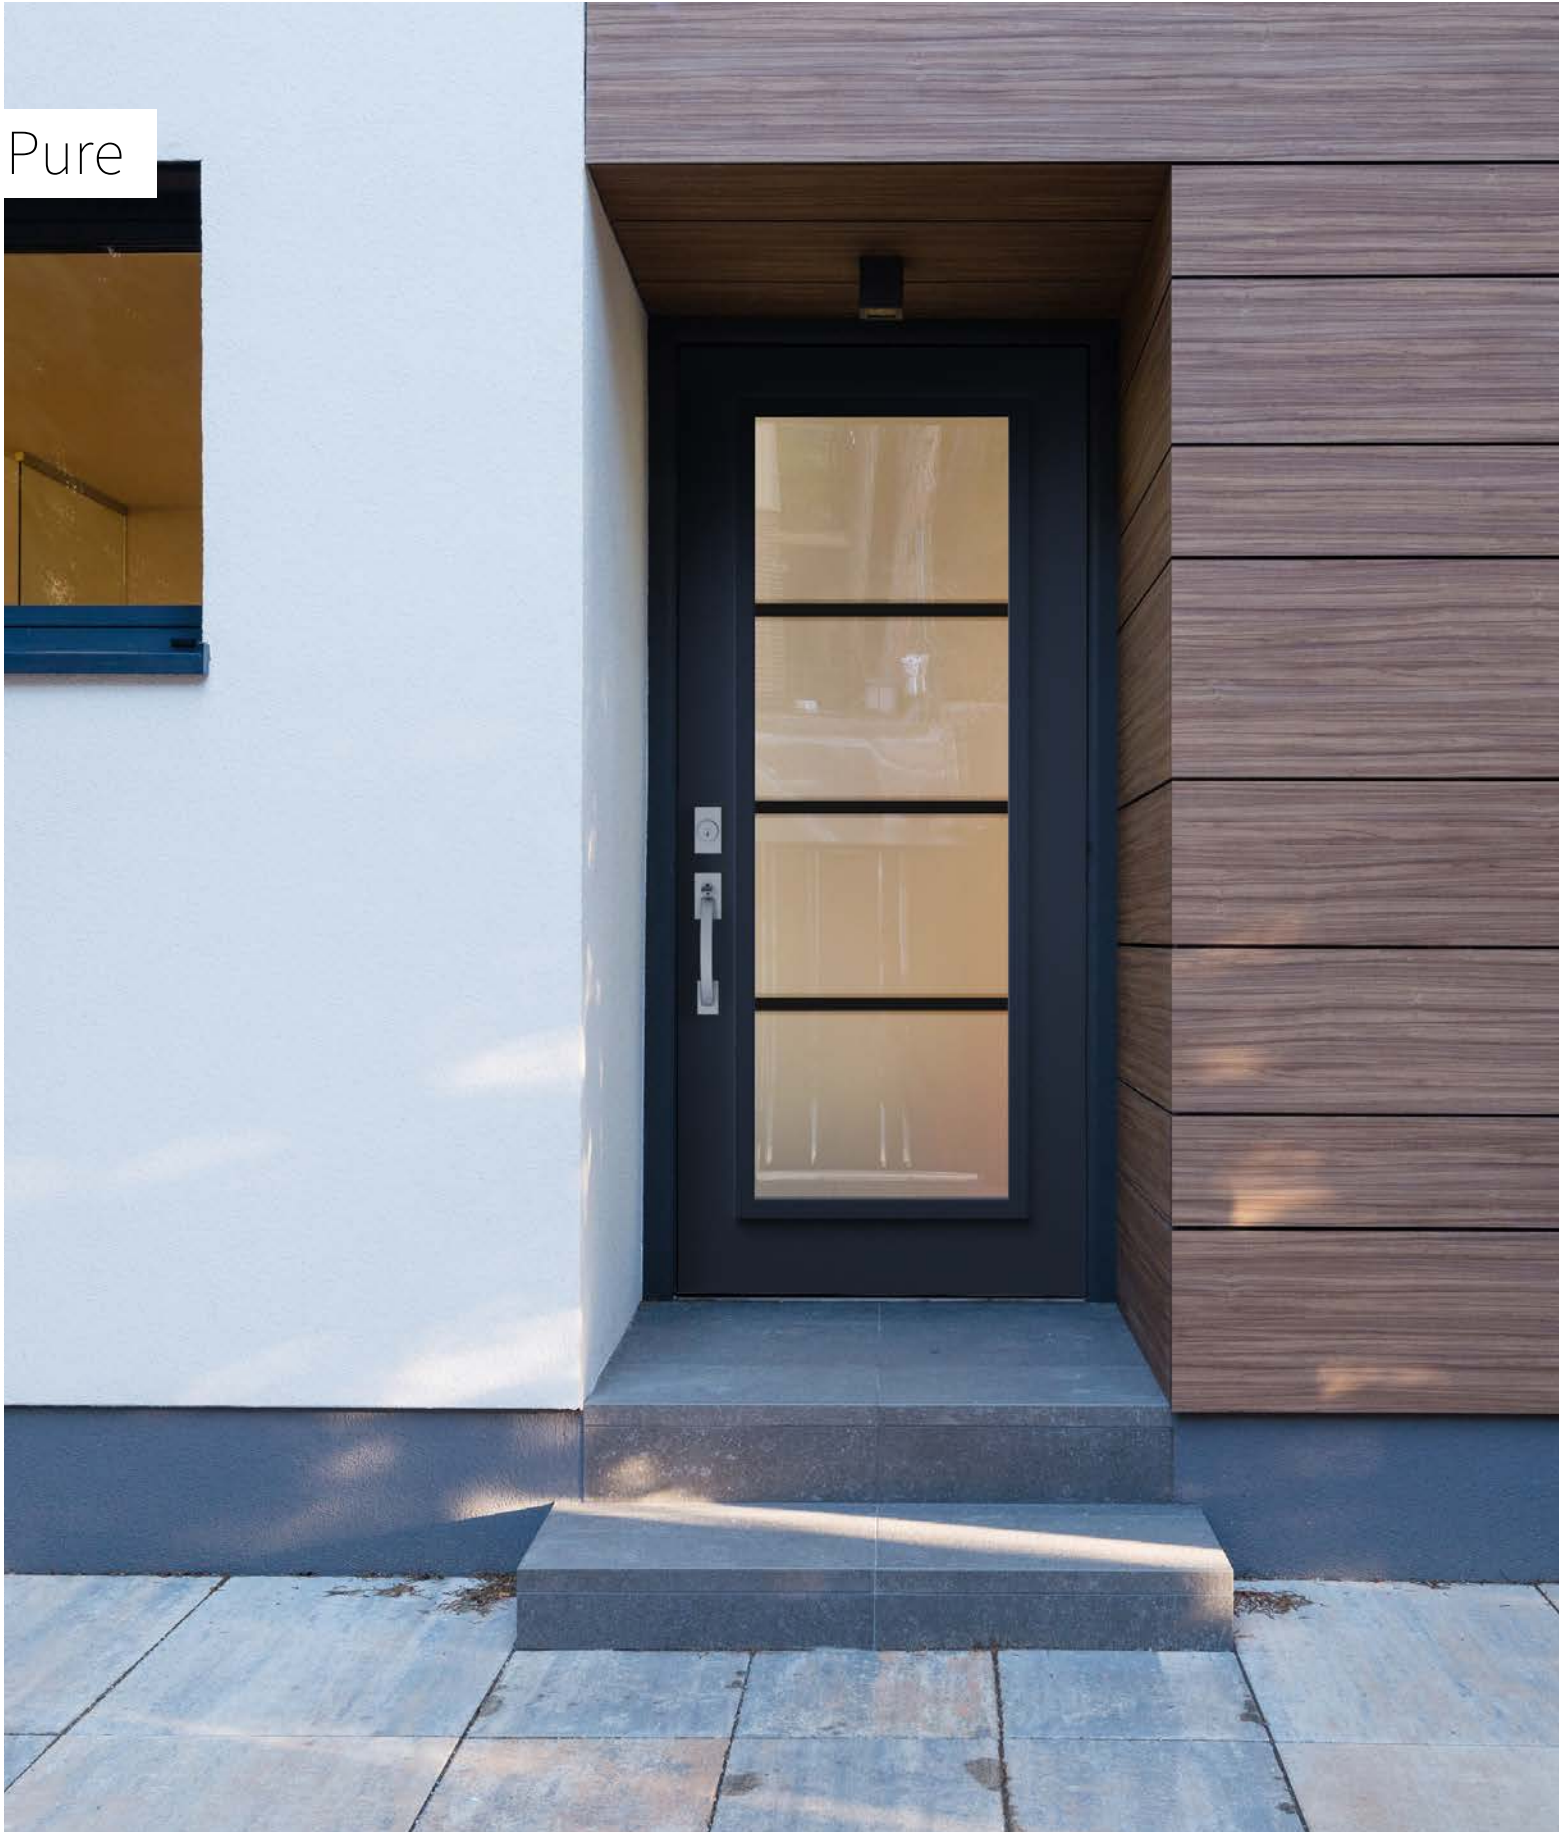

Pure

Uno steel door. Pure 22" x 64" doorglass p.51.

Pure

Pure adds refinement to your home. An ideal match with black windows and horizontal mullions, Pure is interesting for new construction as well as renovation projects. The subtle clear lines on this silkscreened glass provide a view to the outdoors while ensuring privacy.