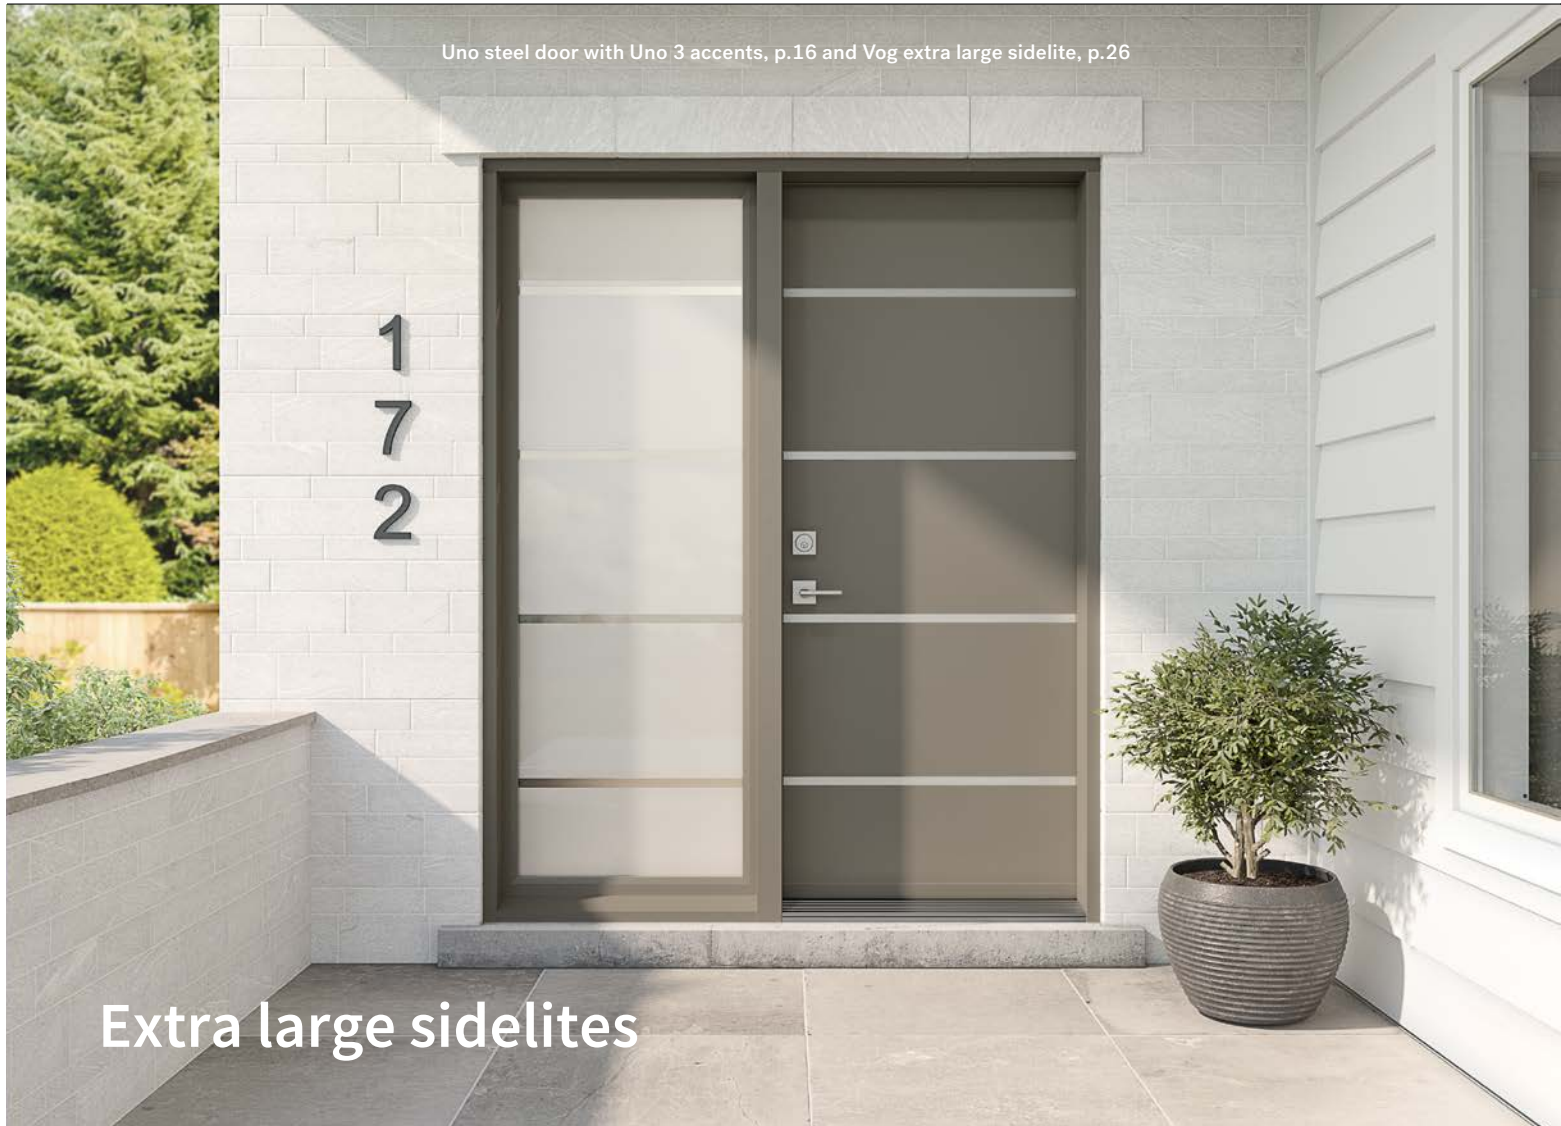

Uno steel door with Uno 3 accents, p.16 and Vog extra large sidelite, p.26

Extra large sidelites