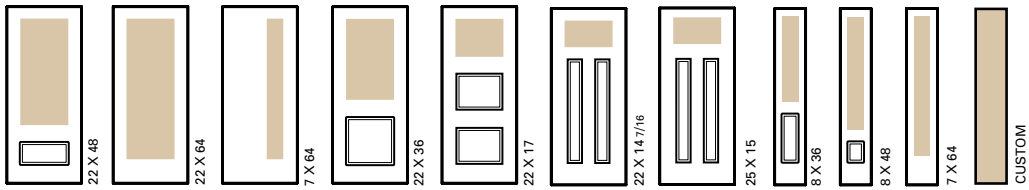

PV-2217

PV-848

PV-2248

PV-764

PINE VALLEY STANDARD SIZES AVAILABLE

Available Transoms

AMSTERDAM II

AMSTERDAM AM-2264