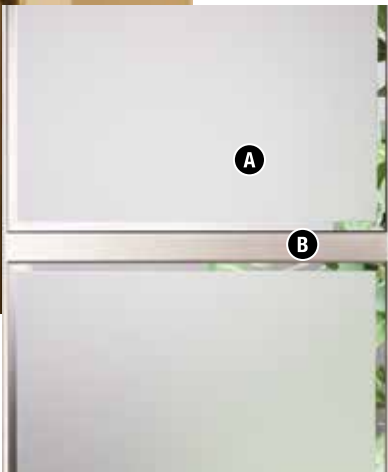

MI-848 MI-2248

Privacy Level

1 2 3 4 5 6 7 8 9 10

DELANO

DELANO GLASS DETAILS

- A White Acid Etched Bevel
- B Stainless Caming

DI-764 DI-2264

Privacy Level