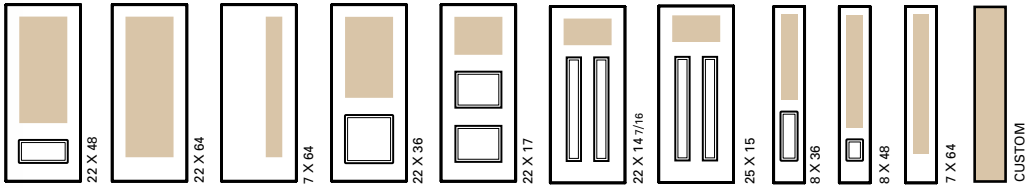

AMSTERDAM II STANDARD SIZES AVAILABLE