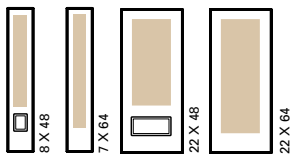

Available Transoms