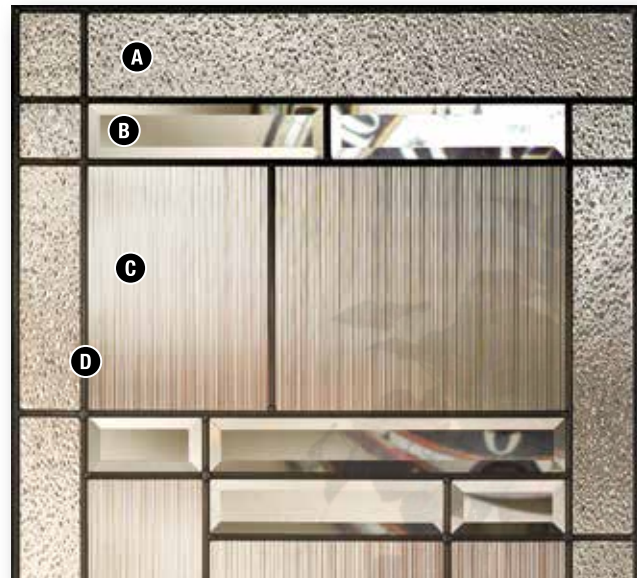

CONCORD STANDARD SIZES AVAILABLE

Available Transoms

OAKHILL

OAK HILL OH-2248 and Sidelite OH-848

OAK HILL GLASS DETAILS

A	Sparkolite
B	Clear Bevel
C	1/8" Reeded
D	Patina Caming

Privacy Level

See opposite page for additional glass sizes for this collection.