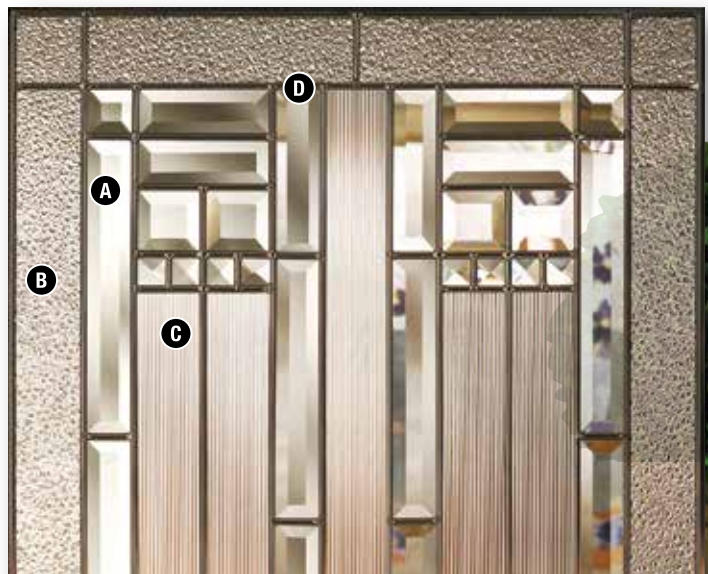

GLACIER

GL-2264

GLACIER GLASS DETAILS

- A Clear Bevel
- B Sparkolite
- C 1/8" Reed
- D Patina Caming

Privacy Level

PROUDLY CANADIAN

See opposite page for additional glass sizes for this collection.

GLACIER