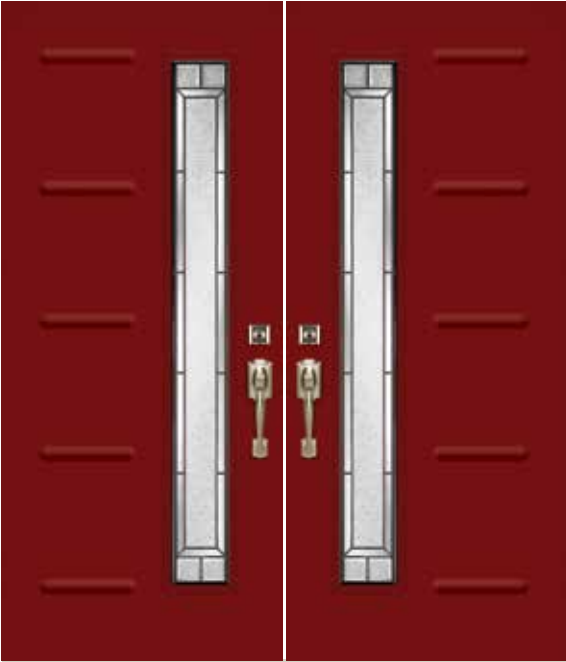

CONCORD

CO-764

CONCORD STANDARD SIZES AVAILABLE

Available Transoms