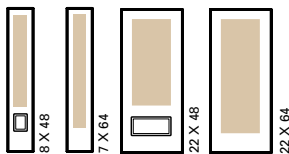

Available Transoms

 8 X 48	 7 X 64	 22 X 48	 22 X 64
 HALF MOON  ELLIPSE			
 SEGMENTAL  RECTANGLE			

MA-848 MA-2248

MA-764 MA-2264

Available Transoms

Privacy Level

MATISSE GLASS DETAILS

- A White Acid Etched
- B Superline
- C Silver Caming