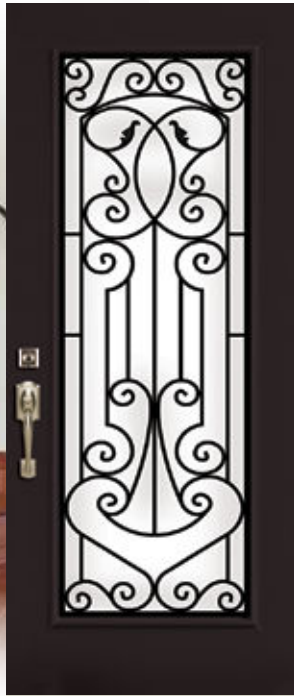

Brela Wrough Iron Galss Collection. See page 32 for details.

WROUGHT IRON
GLASS COLLECTION

Standard
Sizes
Available

Available Transoms

HALF MOON ELLIPSE

SEGMENTAL RECTANGLE

ANTONELLA

WI-AN-2264