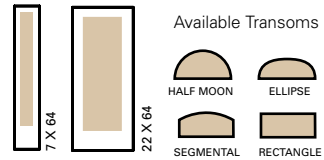

MI-848 MI-2248

Privacy Level

1 2 3 4 5 6 7 8 9 10

DELANO

DELANO GLASS DETAILS

- A White Acid Etched Bevel
- B Stainless Caming

DI-764 DI-2264

Privacy Level