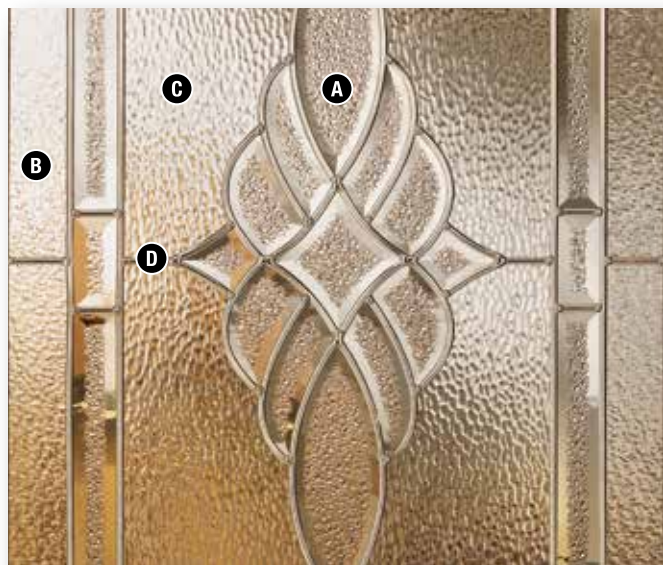

PINEVALLEY GLASS DETAILS

- A Clear Water
- B Clear Bevel
- C Granite Glass
- D Patina Caming

Privacy Level

See opposite page for additional glass sizes for this collection.

PINE VALLEY

PV-2264

PV-764

PV-2214

AMSTERDAM II GLASS DETAILS

- | | |
|---|-------------------|
| A | Sparklomite Bevel |
| B | Granite |
| C | Hammered |
| D | Zinc Caming |

Privacy Level

See opposite page for additional glass sizes for this collection.