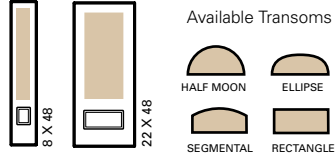

MI-848 MI-2248

Privacy Level

1 2 3 4 5 6 7 8 9 10

DELANO

DELANO GLASS DETAILS

- A White Acid Etched Bevel
- B Stainless Caming

DI-764 DI-2264

Privacy Level