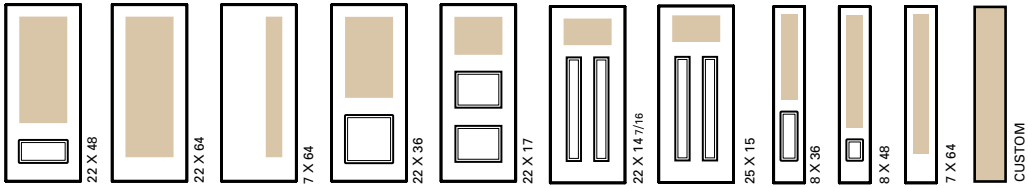

CONCORD STANDARD SIZES AVAILABLE

Available Transoms

OAKHILL

OAK HILL OH-2248 and Sidelite OH-848

OAK HILL GLASS DETAILS

A	Sparkolite
B	Clear Bevel
C	1/8" Reeded
D	Patina Caming

Privacy Level

See opposite page for additional glass sizes for this collection.