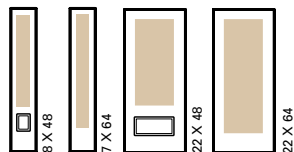

ANYA GLASS DETAILS

A	Screen
B	Linata
C	Grey Acid Etched
D	Superline
E	Pewter Caming

Available Transoms

Privacy Level