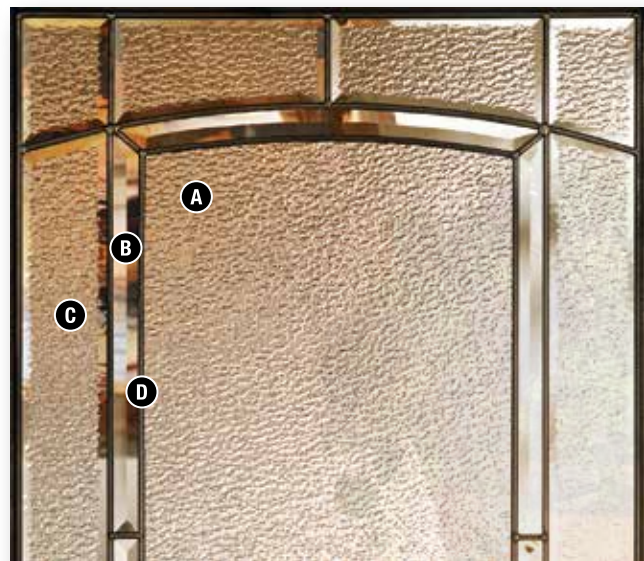

Available Transoms

CONCORD

CONCORD CO-2248 and CO-848 Sidelites

CONCORD GLASS DETAILS

A	Granite
B	Clear Bevel
C	Granite Bevel
D	Patina Caming

Privacy Level

See opposite page for additional glass sizes for this collection.