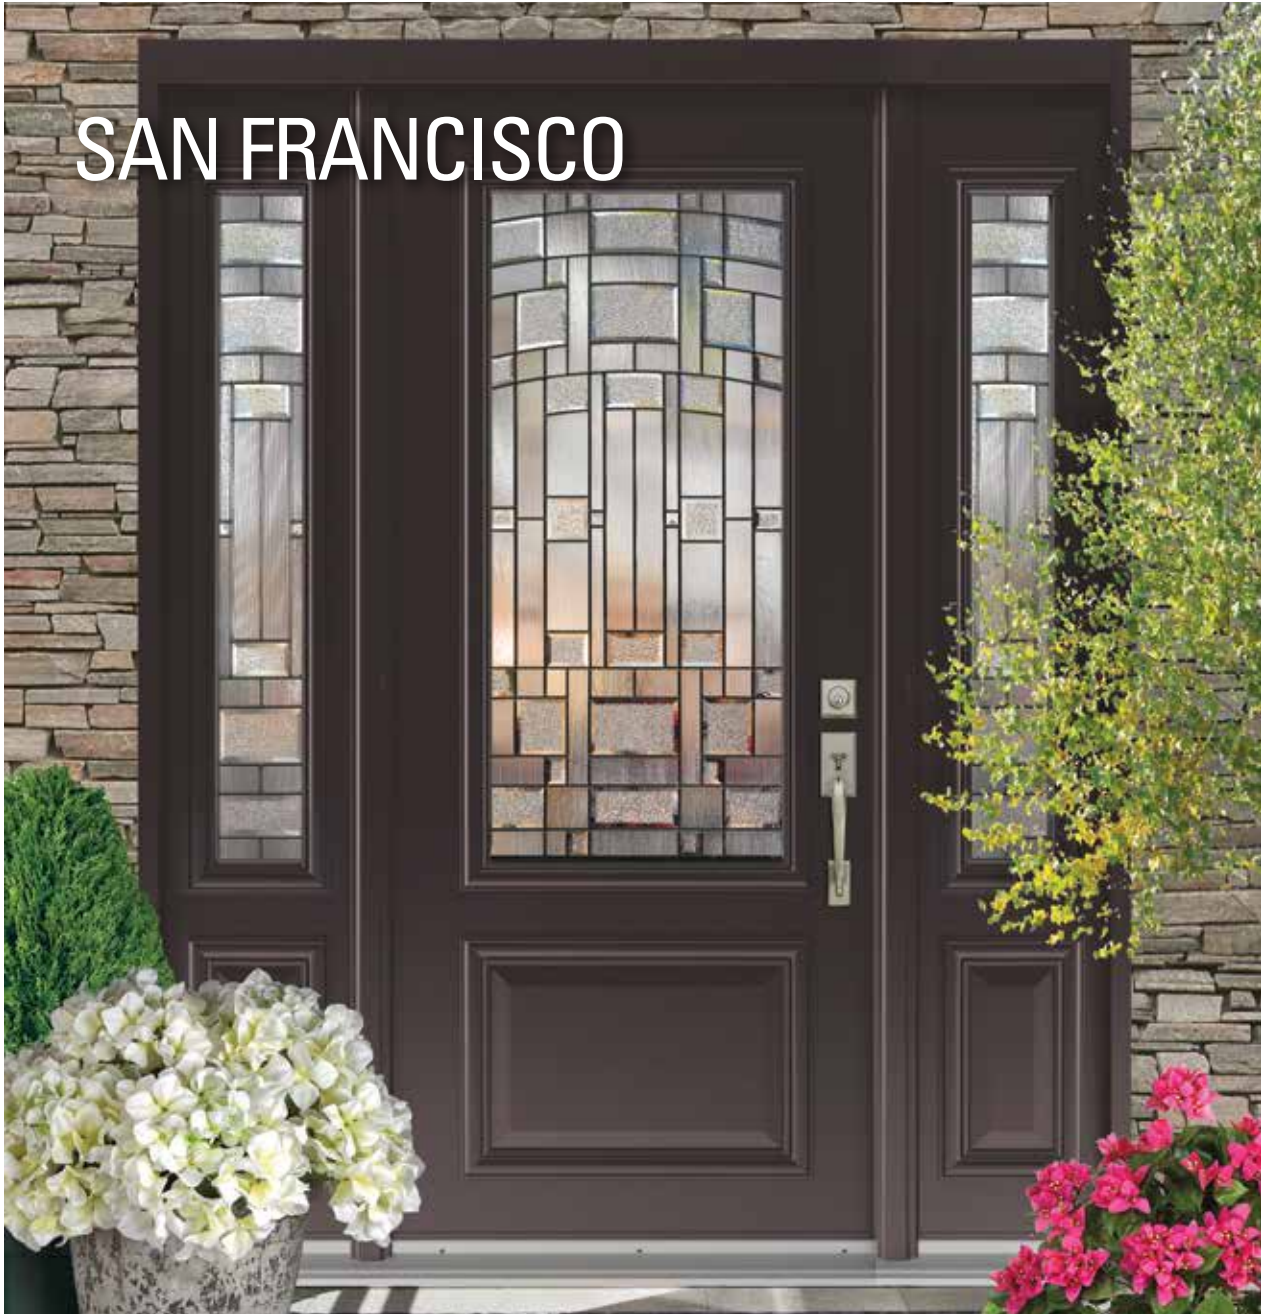

SAN FRANCISCO

SAN FRANCISCO GLASS DETAILS

A	Seedy
B	Sparklomite Bevel
C	1/8" Reeded
D	Clear Bevel
E	Patina Caming

Privacy Level