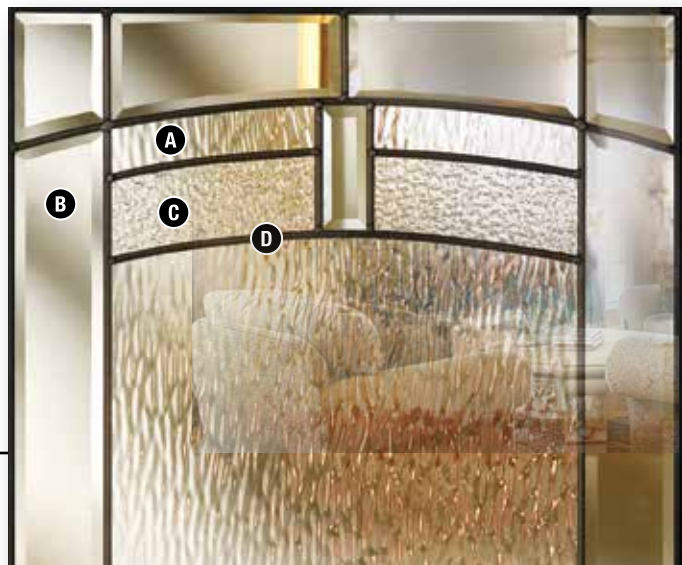

LISBON GLASS DETAILS

- A Granite
- B Oceana Bevel
- C Listral
- D Patina Caming

Privacy Level

See opposite page for additional glass sizes for this collection.

LISBON

LB-848

LB-2248

LB-764

LB-2264

LB-836

LB-2236

LB-2214

LB-764

LB-2217

LISBON STANDARD SIZES AVAILABLE

Available Transoms

PINEVALLEY GLASS DETAILS

- A Clear Water
- B Clear Bevel
- C Granite Glass
- D Patina Caming

Privacy Level

See opposite page for additional glass sizes for this collection.

PINE VALLEY

PV-2264

PV-764

PV-2214