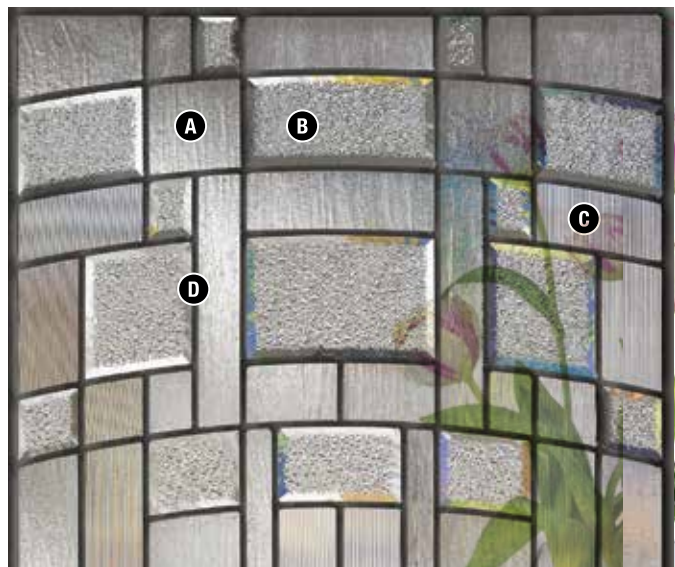

See opposite page for additional glass sizes for this collection.