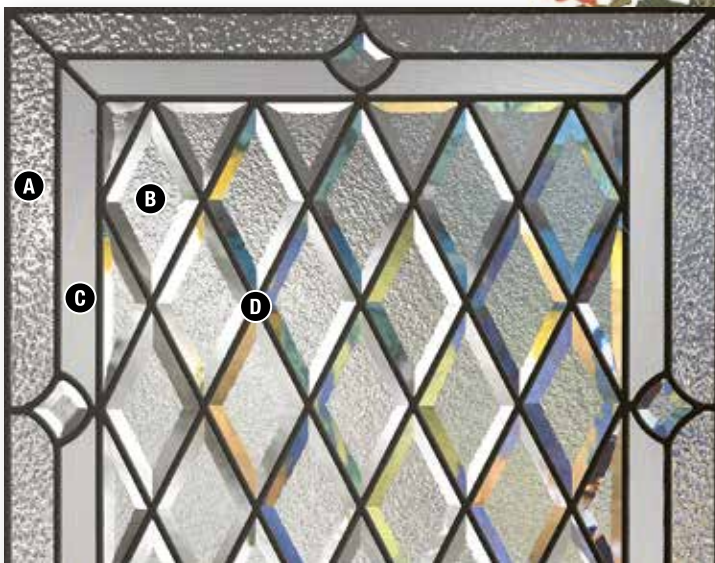

LISBON GLASS DETAILS

- A Granite
- B Oceana Bevel
- C Listral
- D Patina Caming

Privacy Level

See opposite page for additional glass sizes for this collection.

LISBON

LB-848

LB-2248

LB-764