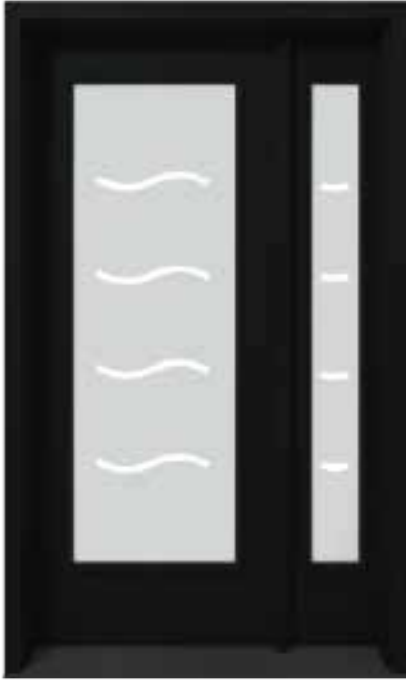

22x48

22x36

22x10

20x80
22x80

MS-5

The life could be a lot more interesting with some ups and downs.

GLASS DETAILS

- A** Clear Accent
- B** Sandblasted Glass