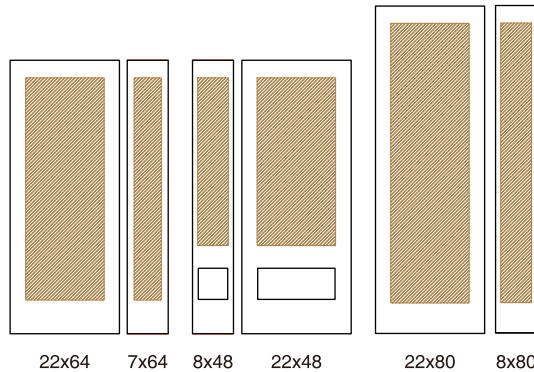

**Available
Standard
Size**

22x64

GLASS DETAILS

- A** Clear V groove Accent
- B** Sandblasted Glass

Glass Privacy Level Guide

L

We climb on steps to chase wings, while wings fly to the sky.

GLASS DETAILS

- A** Clear V groove Accent
- B** Sandblasted Glass

Glass Privacy Level Guide

22x64 7x64

22x64 7x64

22x48 8x48

22x80 8x80

**Available
Standard
Sizes**

22x64 / 20x64