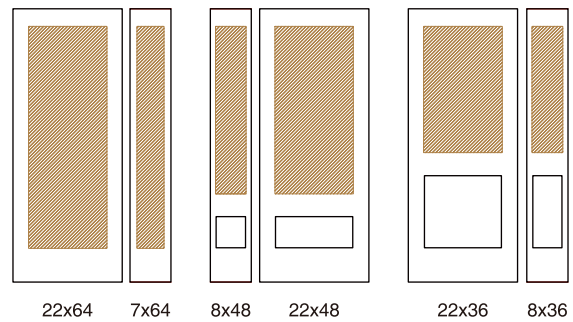

Glass Privacy Level Guide

20x64
22x64

22x48

22x36

22x10

20x80
22x80

Available Standard Sizes

20x64
22x64

22x64 7x64

22x48 8x48

22x36 8x36

22x48 8x48

Available Standard Sizes

K

Some turn right. Others turn left. Will they meet again one day?

GLASS DETAILS

- A** Clear Accent
- B** Sandblasted Glass

22x48 8x48

22x36 8x36

22x80 8x80

22x64 7x64

22x64 7x64

Available Standard Sizes

R-1