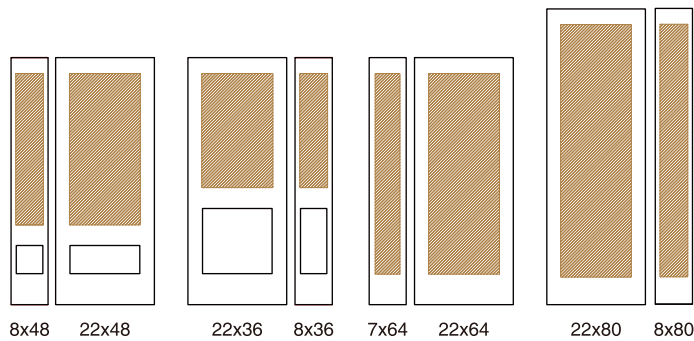

Glass Privacy Level Guide

20x64
22x64

22x48

22x36

22x10

20x80
22x80

Available Standard Sizes

20x64
22x64

22x64 7x64

22x48 8x48

22x36 8x36

22x48 8x48

Available Standard Sizes

K

Some turn right. Others turn left. Will they meet again one day?

GLASS DETAILS

- A** Clear Accent
- B** Sandblasted Glass

22x48 8x48

22x36 8x36

22x80 8x80

22x64 7x64

22x64 7x64

Available Standard Sizes

R-1

22x48 8x48

22x48 7x64/8x64

22x36 8x36

22x10

22x80 / 20x80 8x80

Available Standard Sizes

MS-3

Just like fingers, some are longer than others. But no one is more or less important than the rest.