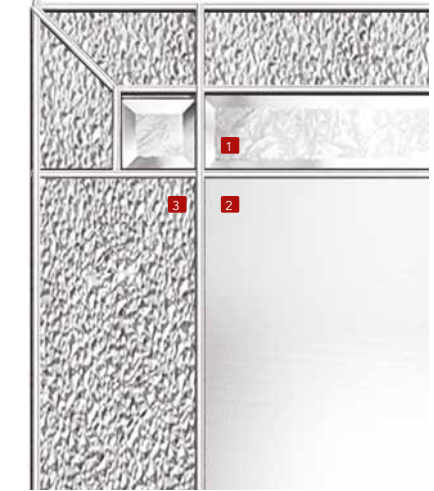

22" X 17"
RYU090E+ (1X)

22" X 17"
RYU090E+ (3X)

22" X 48"
RYU104E+

8" X 48"
RYU105E+

20" X 64"
RYU106E+

22" X 64"
RYU108E+

7" X 64"
RYU107E+

1
2

- 1 Sandblast glass
- 2 1/2" Clear zone

MATCHING CUSTOM SIDELITES AND TRANSOMS AVAILABLE.

RODIN

22" X 48"
ROD104E+-PL 8" X 48"
ROD105E+-PL

- 1 Beveled Glue Chip
- 2 Screen
- 3 Hammered

STANDARD FINISH
 PL Welded Lead
 Note: Other coming finishes available