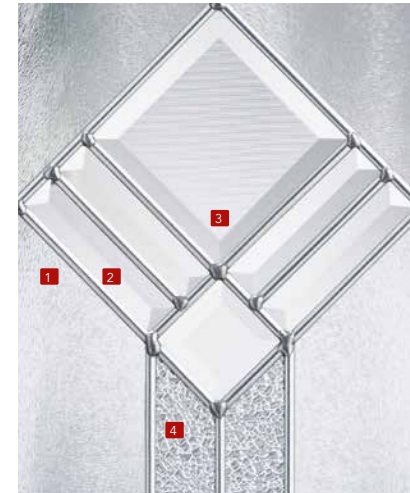

STANDARD FINISH

NS-NO Non Welded Black

Note: Other coming finishes available

PIXEL

22" X 48"

PIX104E+-PL

8" X 48"

PIX105E+-PL