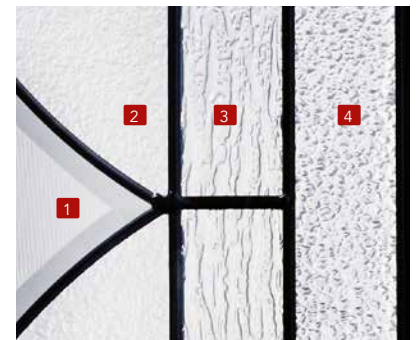

22" X 64"
REN108E+-N

7" X 64"
REN107E+-N

- 1 Beveled Screen
- 2 Kasumi
- 3 Niagara
- 4 Hammered

STANDARD FINISH

N Antique Welded Lead

Note: Other caming finishes available