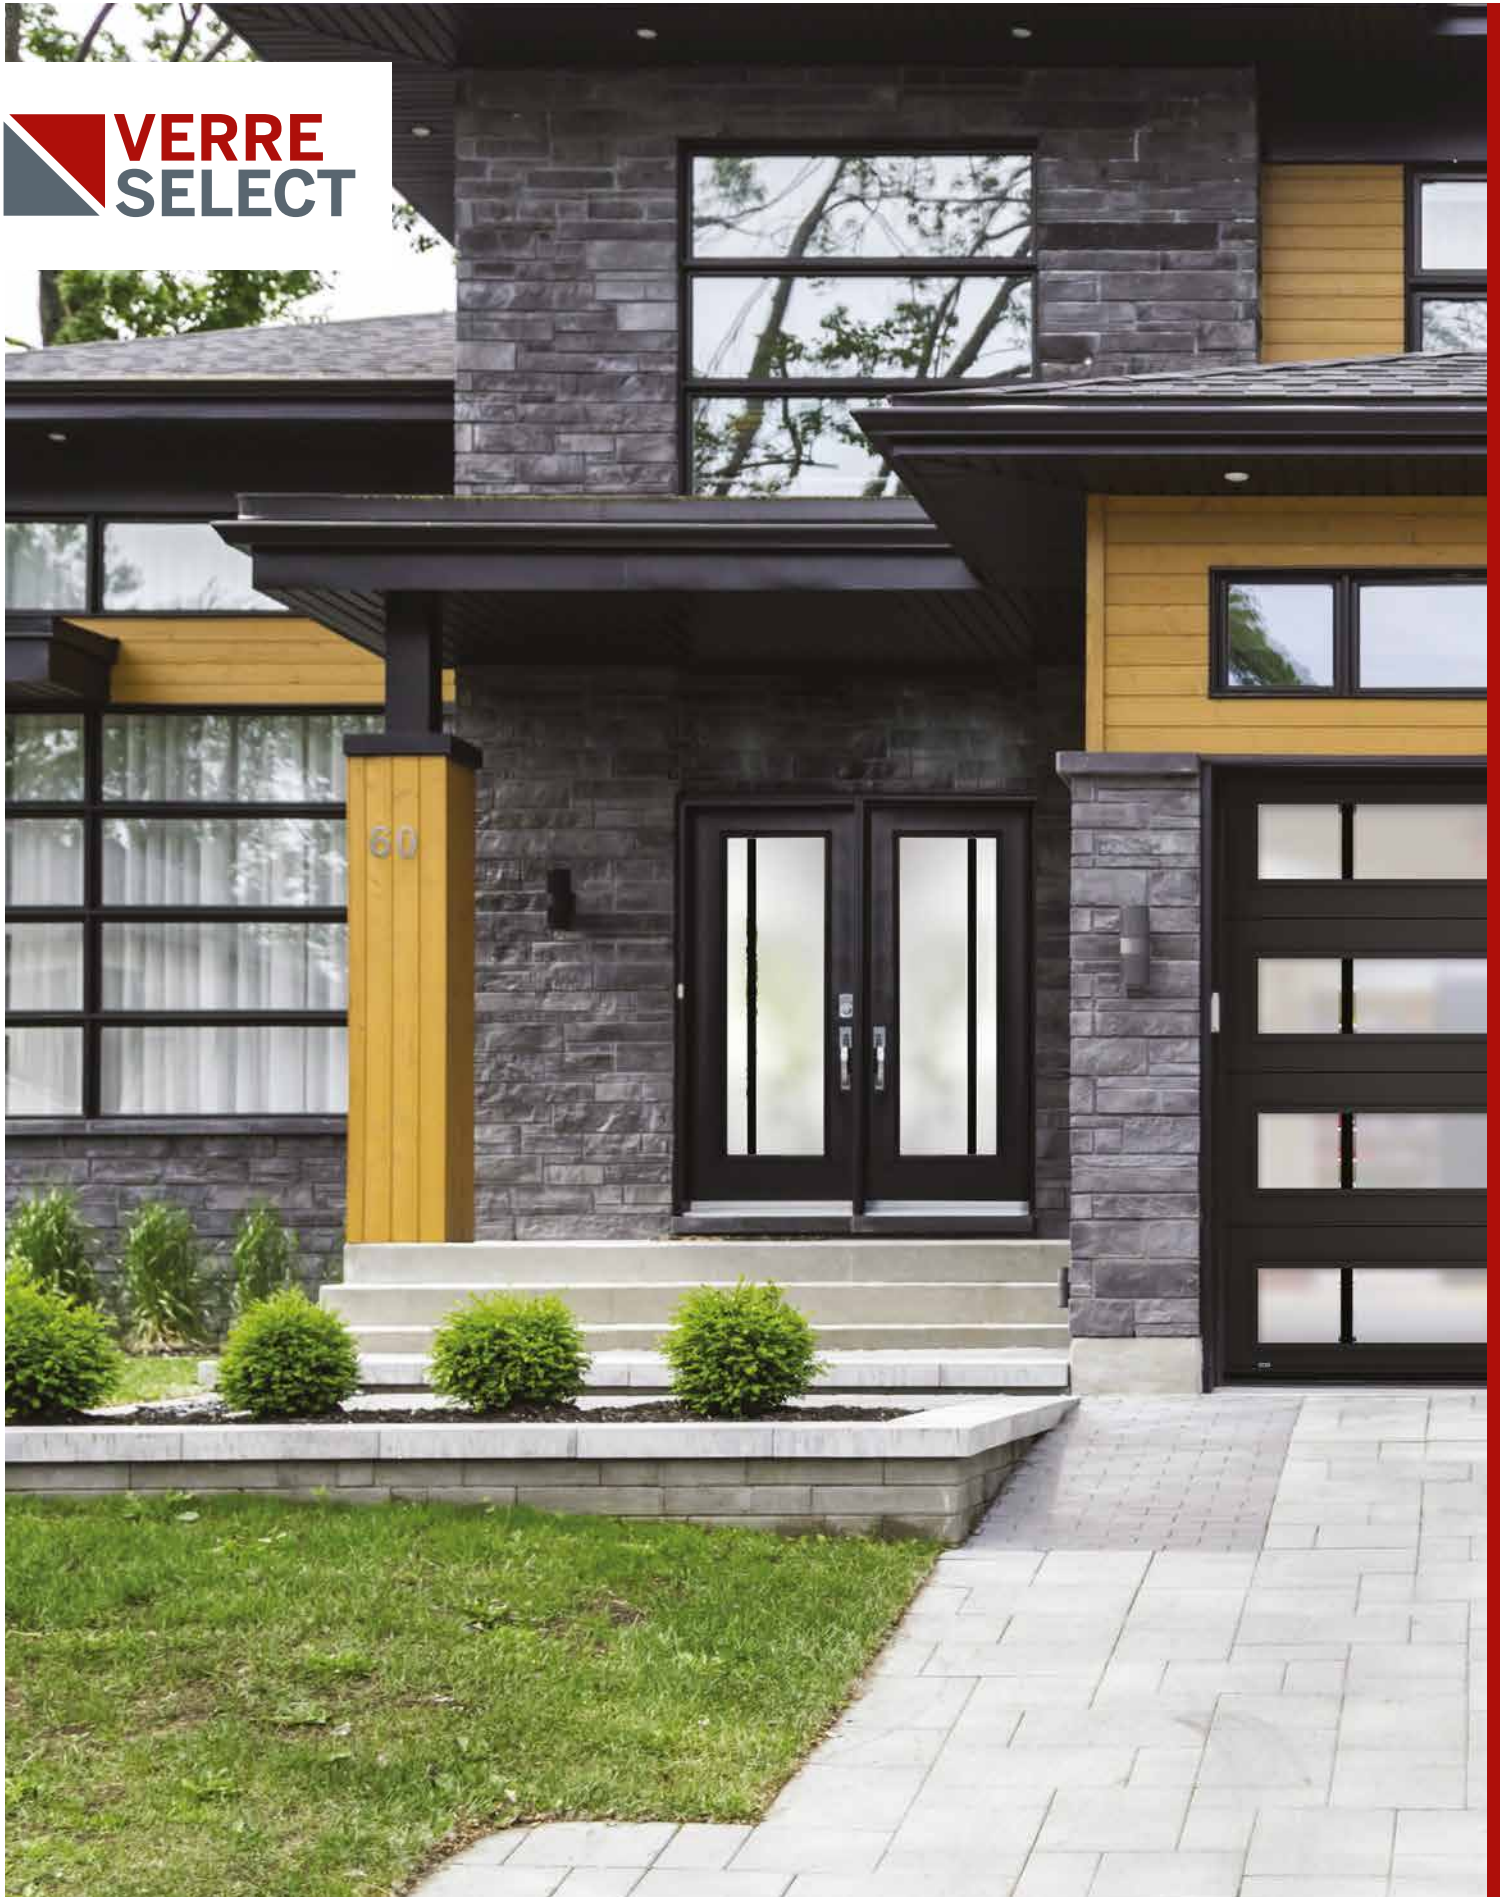

The logo for Verre Select, featuring a red and grey triangle to the left of the text "VERRE SELECT" in a bold, sans-serif font.

**VERRE
SELECT**

COLLECTION 2023 - 2024

TABLE OF CONTENTS

CUSTOM SELECT	p.4	SIDELITES	p.8	DECORATIVE		FRAMES	p.26
MULTI-LITES	p.6	PRIVACY GLASS	p.10	DOORGLASS	p.12	THE SELECTOR	p.27