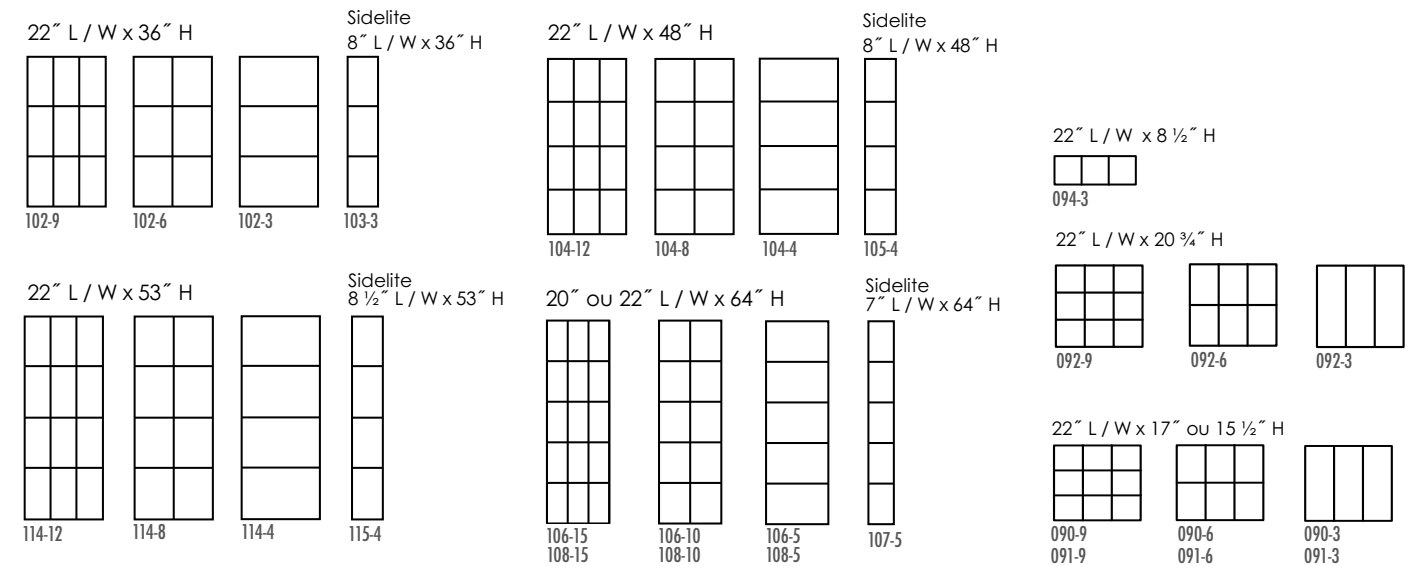

1 Choose your GLASS

THE OBJECT SHOWN BEHIND THE GLASS IS AT 24" DISTANCE.

2 Choose your CAMING

* Flat Non-Welded 1" only available in some configurations.

3 Choose your DOOR CONFIGURATION

4 Your CREATION

MULTI-LITES