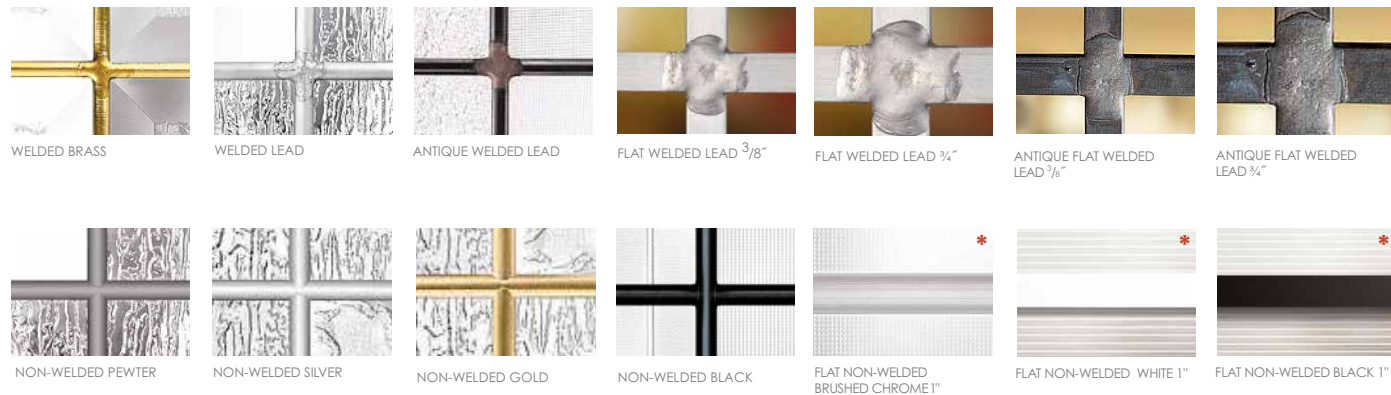

2 Choose your CAMING

* Flat Non-Welded 1" only available in some configurations.