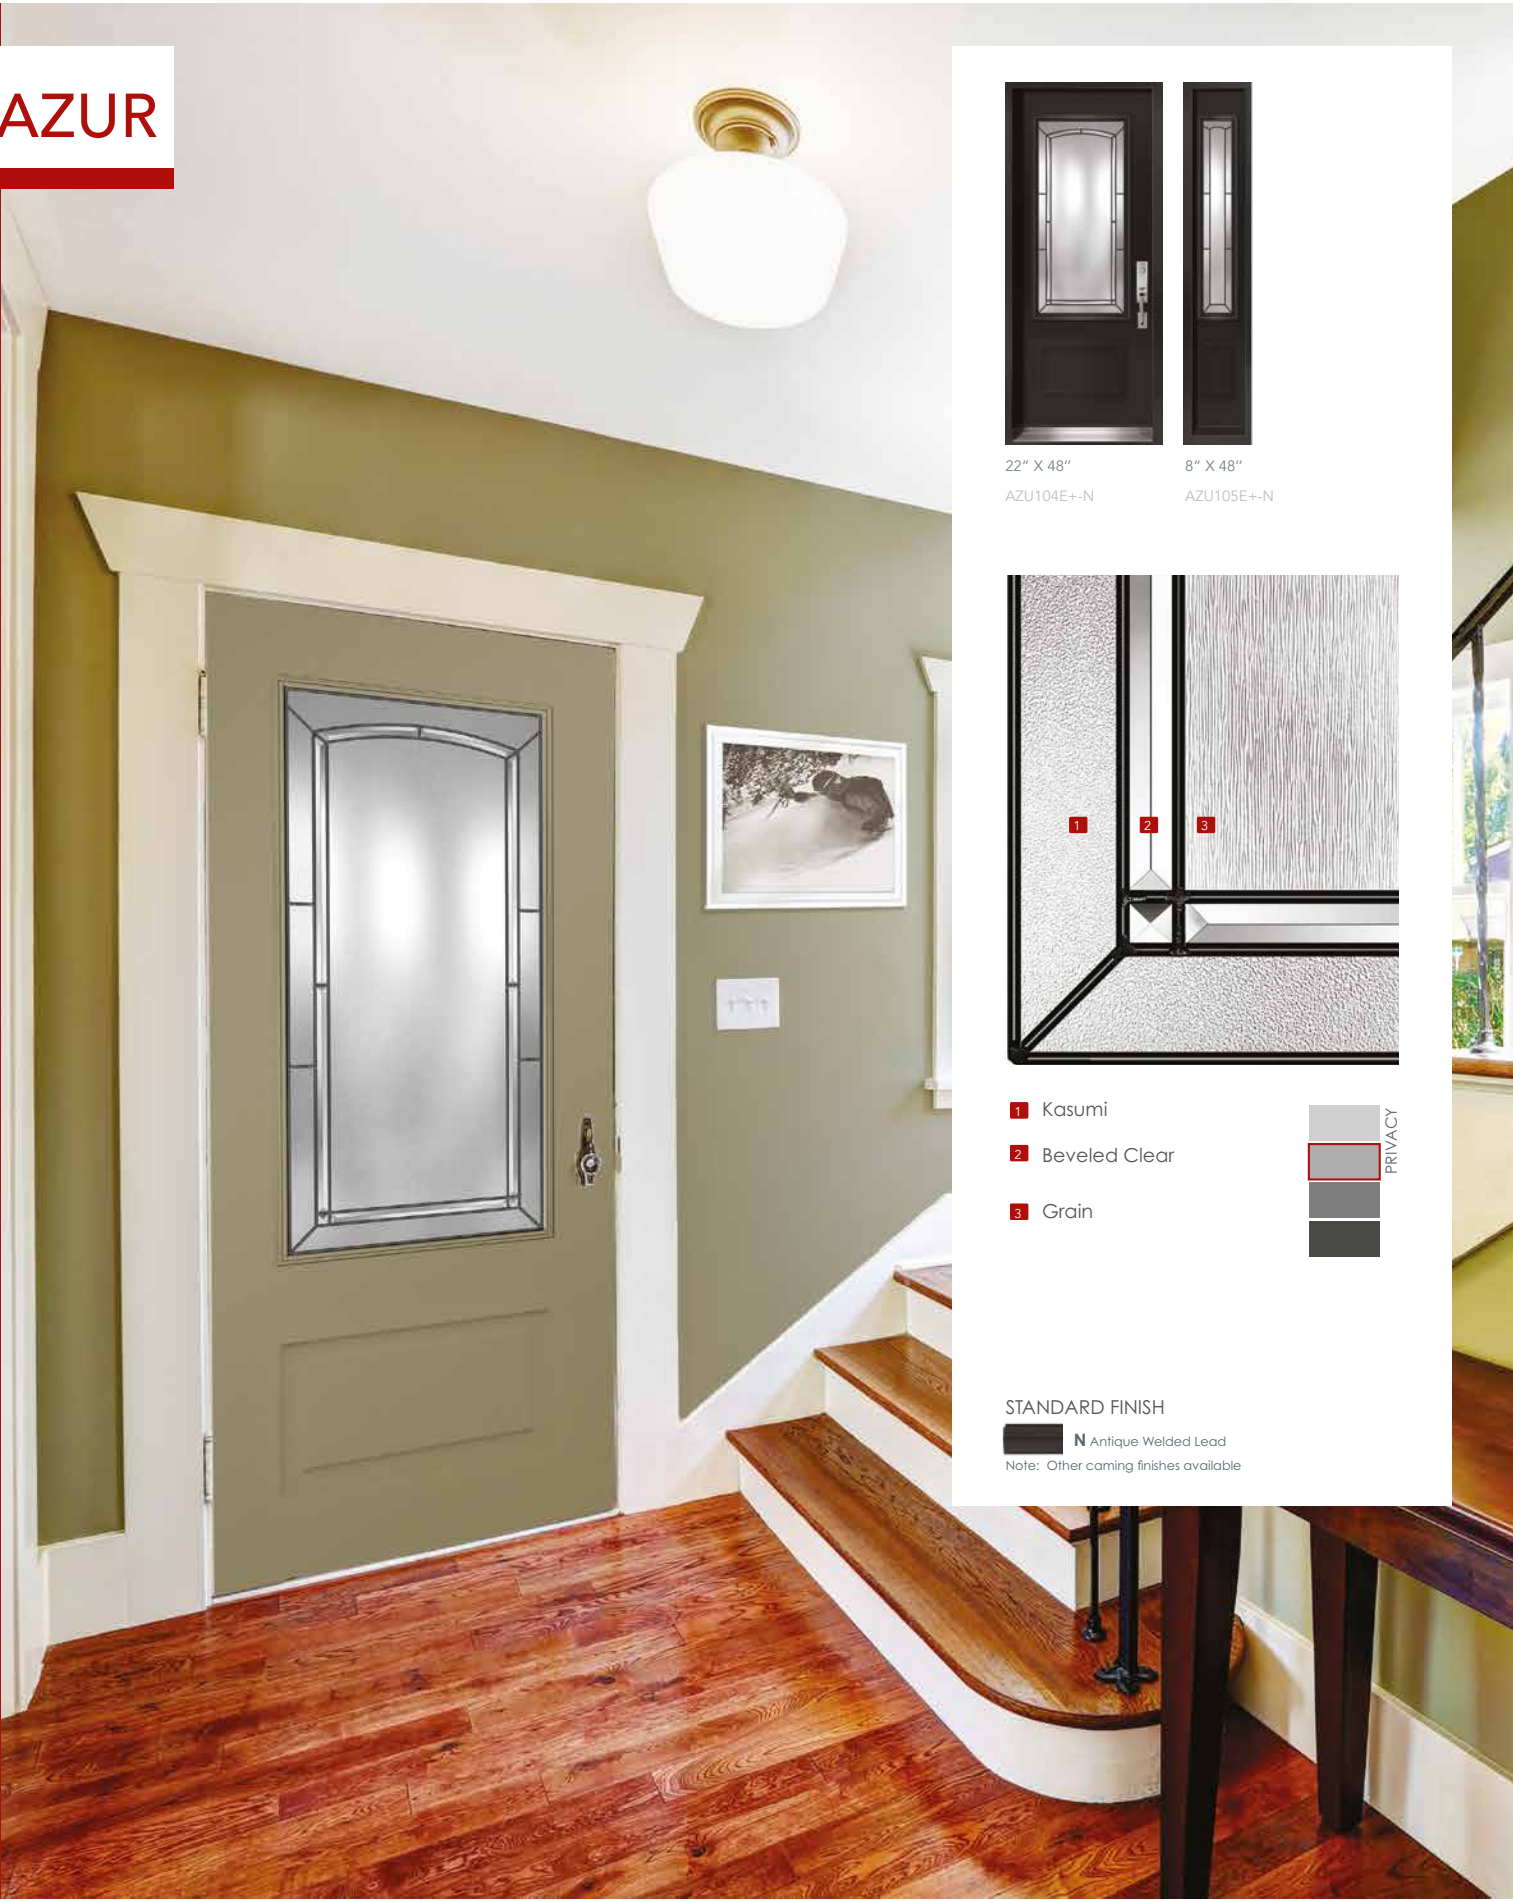

AZUR

- 1 Kasumi
- 2 Beveled Clear
- 3 Grain

STANDARD FINISH
N Antique Welded Lead
Note: Other coming finishes available

CUBISTE

- 1 Beveled Screen
- 2 Kasumi
- 3 Beveled Clear
- 4 Clear Morocco

STANDARD FINISH
ON Onyx
Note: Other coming finishes available