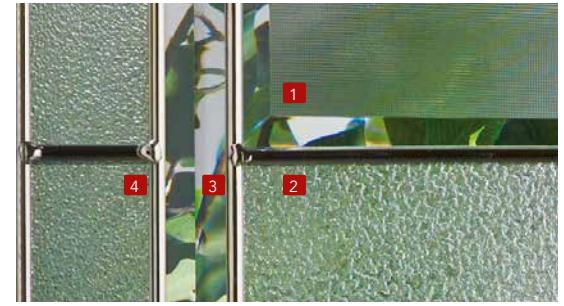

22" X 64" CUB108E+-ON
7" X 64" CUB107E+-ON

- 1 Beveled Screen
- 2 Kasumi
- 3 Beveled Clear
- 4 Clear Morocco

STANDARD FINISH
ON Onyx
Note: Other coming finishes available