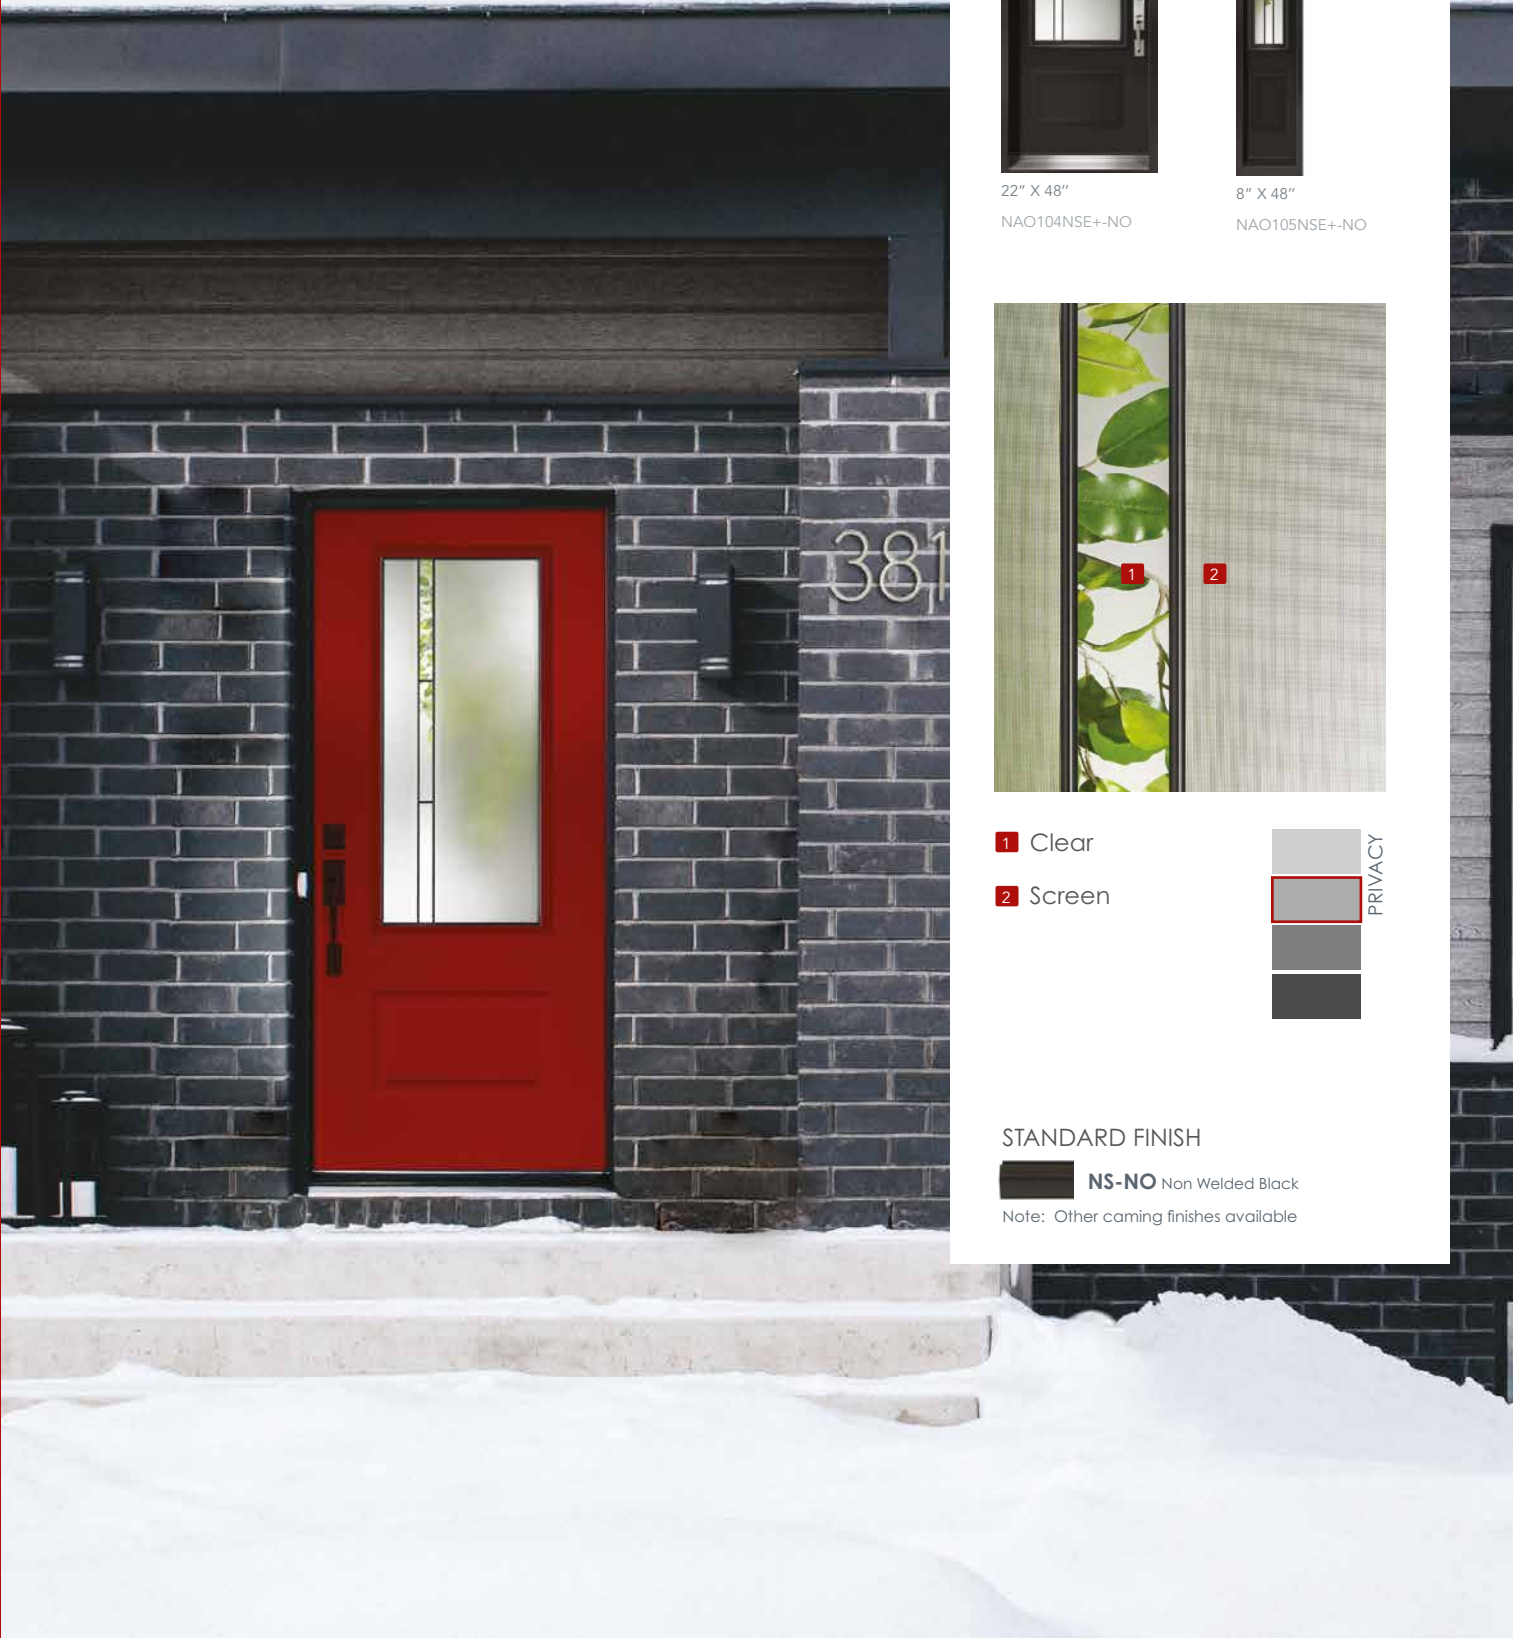

2 Screen

NAOMIE