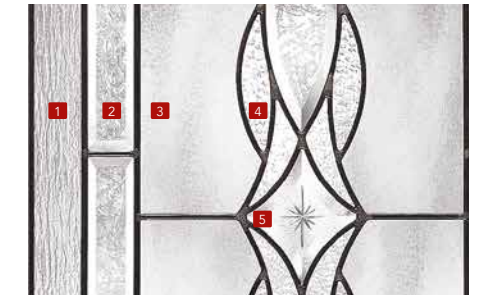

22" X 64"   7" X 64"
VEN108E+-N   VEN107E+-N

- 1 Niagara
- 2 Beveled Glue Chip
- 3 Chinchilla
- 4 Granite
- 5 Beveled Clear Diamond Shaped Hand-Engraved

STANDARD FINISH
N Antique Welded Lead
Note: Other coming finishes available