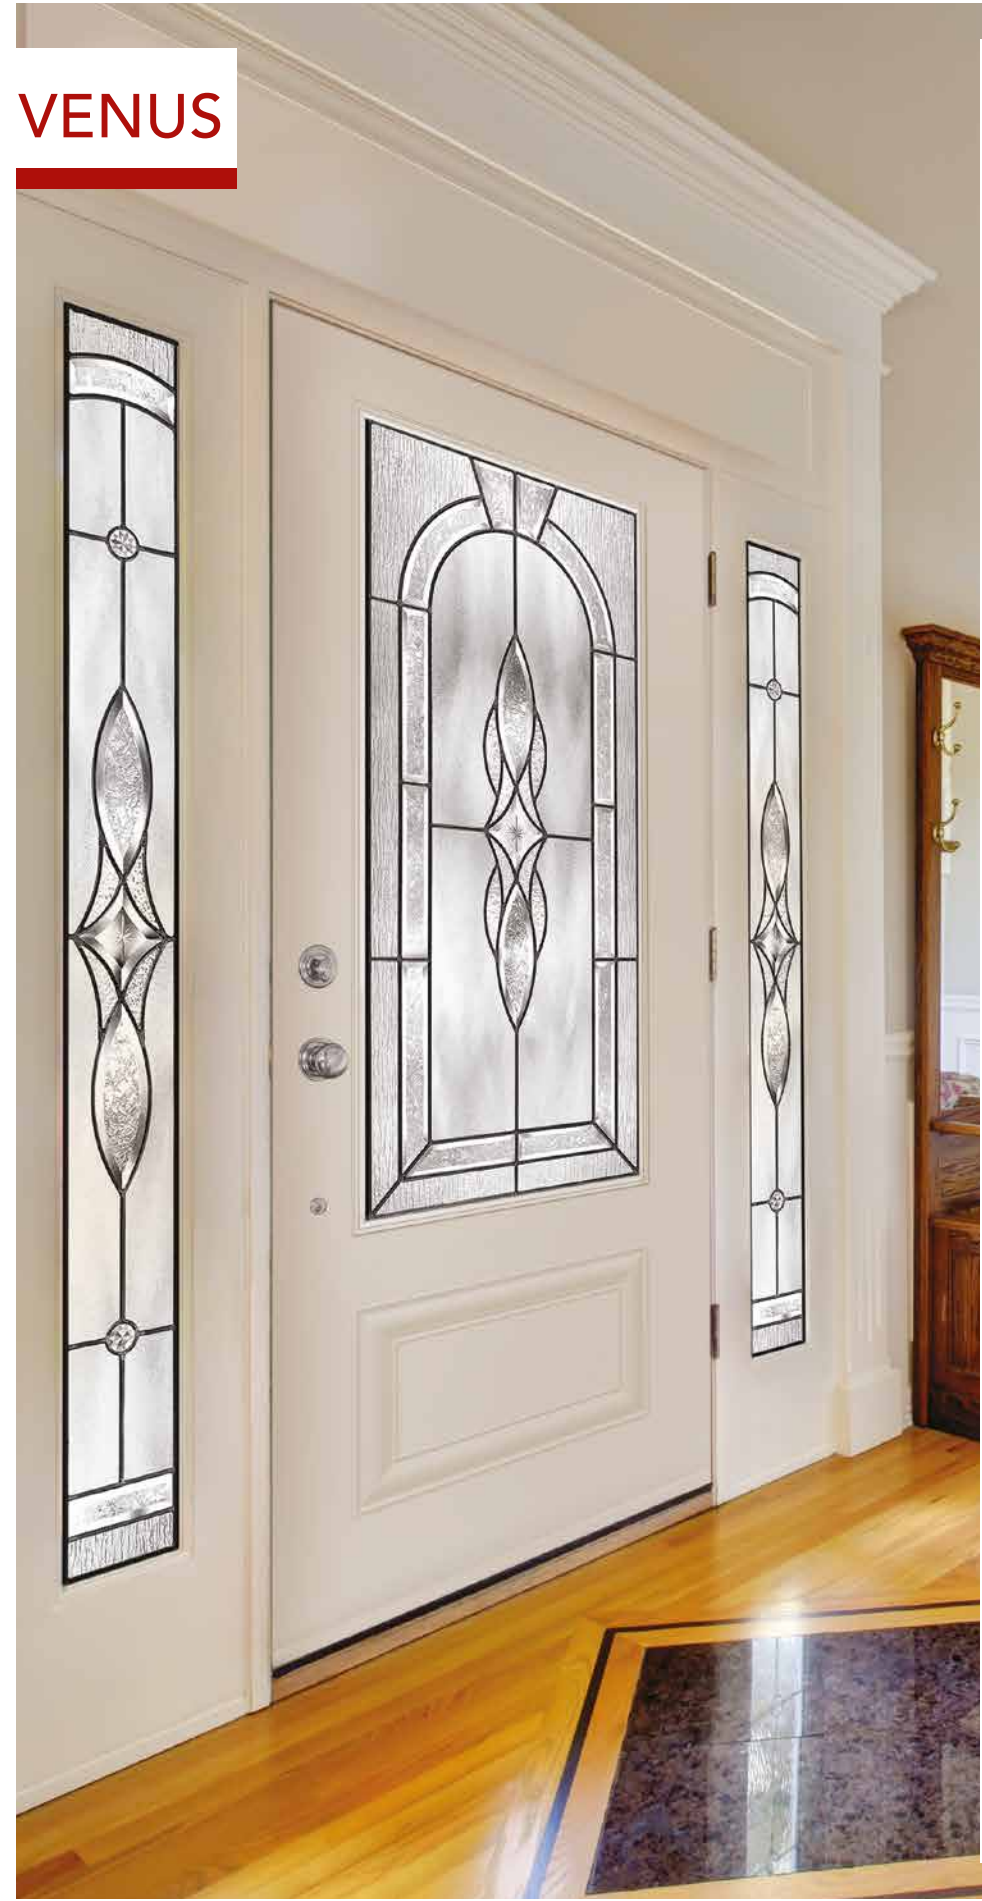

22" X 17"
RYU090E+ (1X)

22" X 17"
RYU090E+ (3X)

22" X 48"
RYU104E+

8" X 48"
RYU105E+

20" X 64"
RYU106E+

22" X 64"
RYU108E+

7" X 64"
RYU107E+

1
2

- 1 Sandblast glass
- 2 1/2" Clear zone

MATCHING CUSTOM SIDELITES AND TRANSOMS AVAILABLE.

RODIN

22" X 48"
ROD104E+-PL 8" X 48"
ROD105E+-PL

- 1 Beveled Glue Chip
- 2 Screen
- 3 Hammered

STANDARD FINISH
 PL Welded Lead
 Note: Other coming finishes available

VENUS

15" 1/2 X 39" 5/8 22" X 48" 8" X 48"
 VEN130E+-N VEN104E+-N VEN105E+-N

22" X 64" 7" X 64"
 VEN108E+-N VEN107E+-N

- 1 Niagara
- 2 Beveled Glue Chip
- 3 Chinchilla
- 4 Granite
- 5 Beveled Clear Diamond Shaped Hand-Engraved