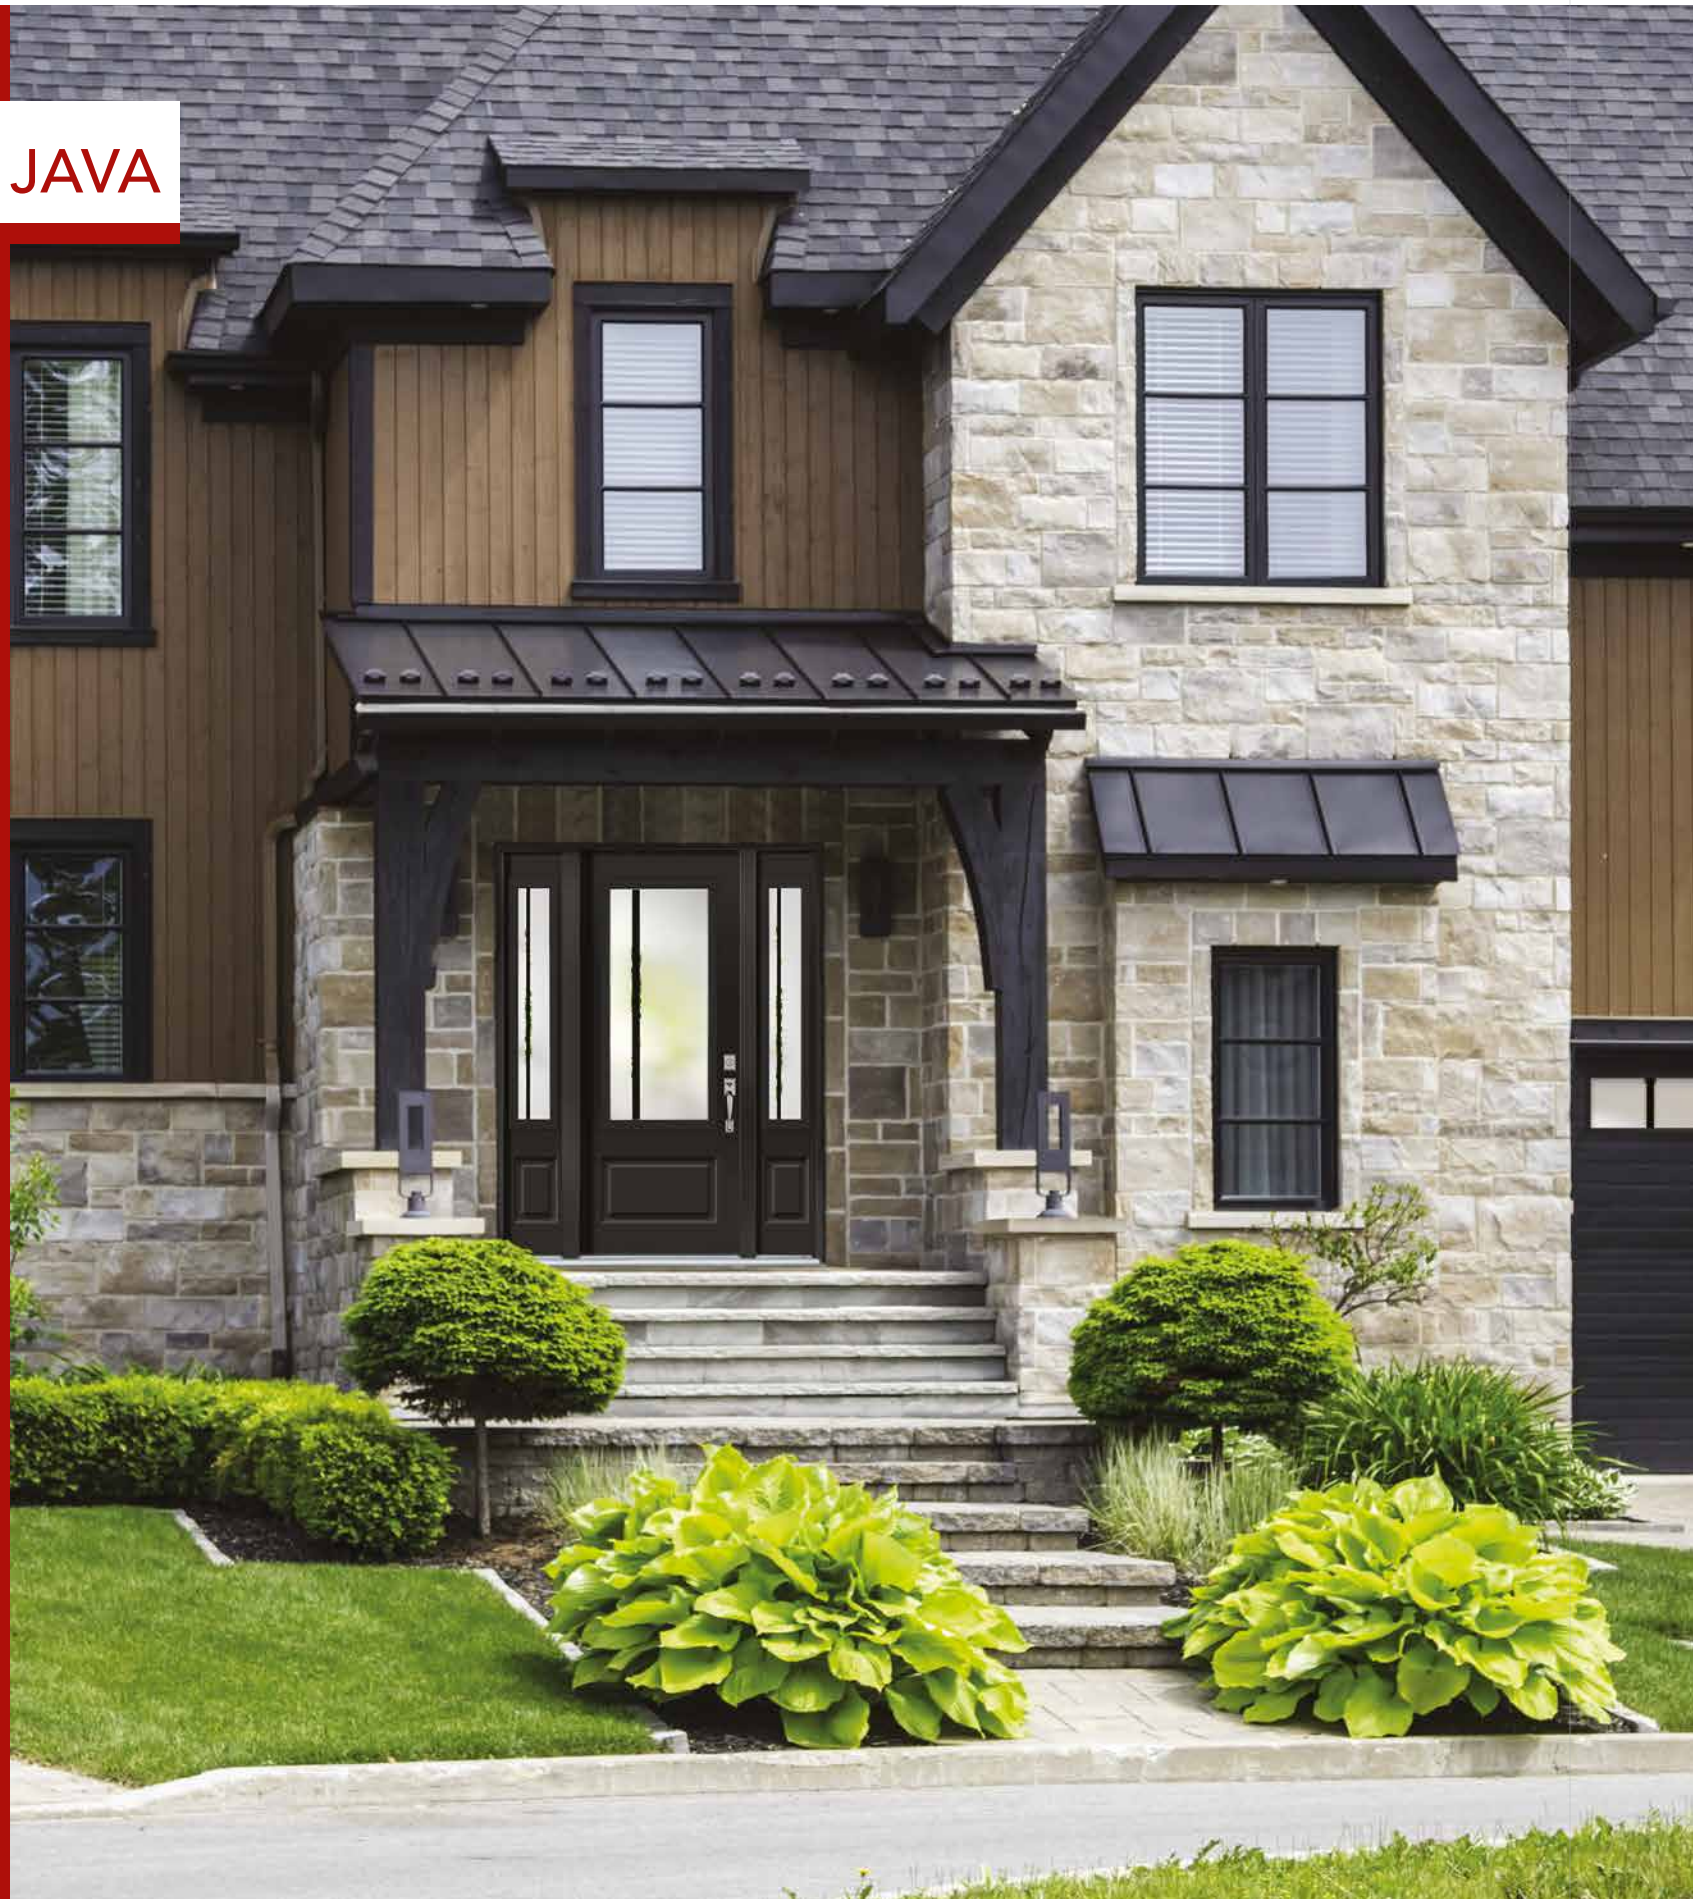

8" X 48"
MIA105E+PL

- 1 Hammered
- 2 Niagara
- 3 Chinchilla
- 4 Beveled Screen

STANDARD FINISH

PL Welded Lead

Note: Other coming finishes available

JAVA

22" X 17" JAV090E+-OB 22" X 48" JAV104E+-OB 8" X 48" JAV105E+-OB