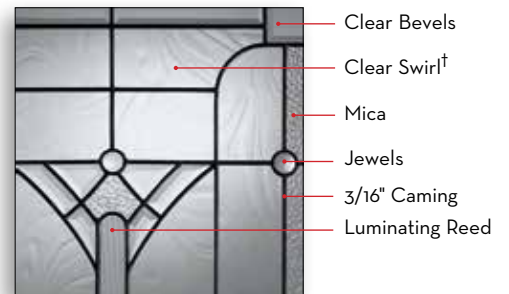

Waterton	O836*	2236*	O848	2248	O764*	2264	2208*
Patina	■	■	■	■	■	■	■

NOTE: Custom transom and sidelites are available. Contact your local dealer for more information. *Available with Solution Series frame.

PRIVACY 5

● Privacy Guide. See pages 4 and 5.

† Swirl glass often contains small bubbles/surface imperfections. They are not considered defects. See page 6 for more information.

Patina