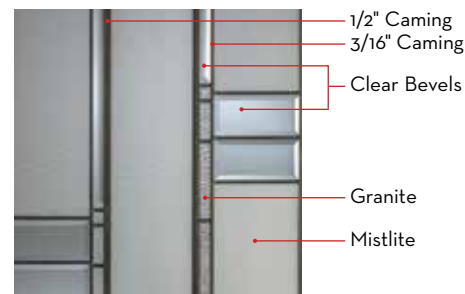

Patina

PRIVACY 7

● Privacy Guide. See pages 4 and 5.