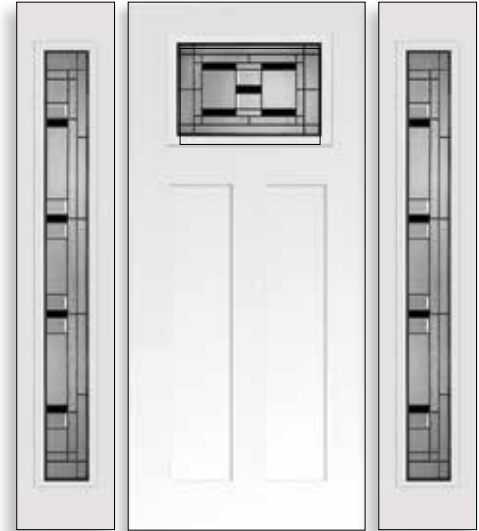

O764 / 2215 / O764