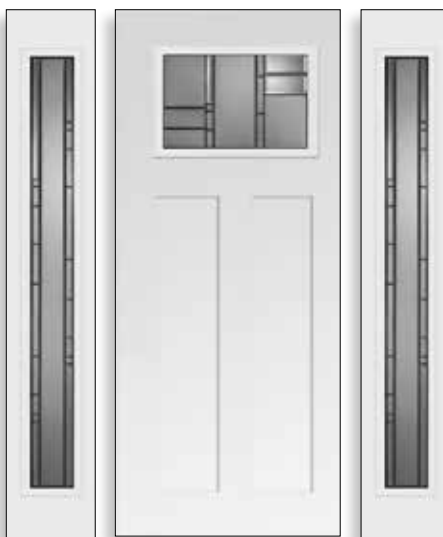

O764 / 2215 / O764