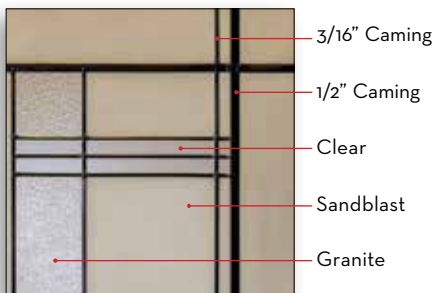

Shown in Patina

PRIVACY 7

● Privacy Guide. See pages 4 and 5.