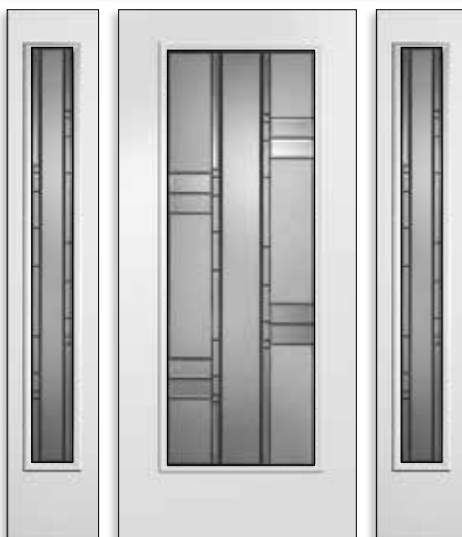

O764 / 2215 / O764 with Custom Transom