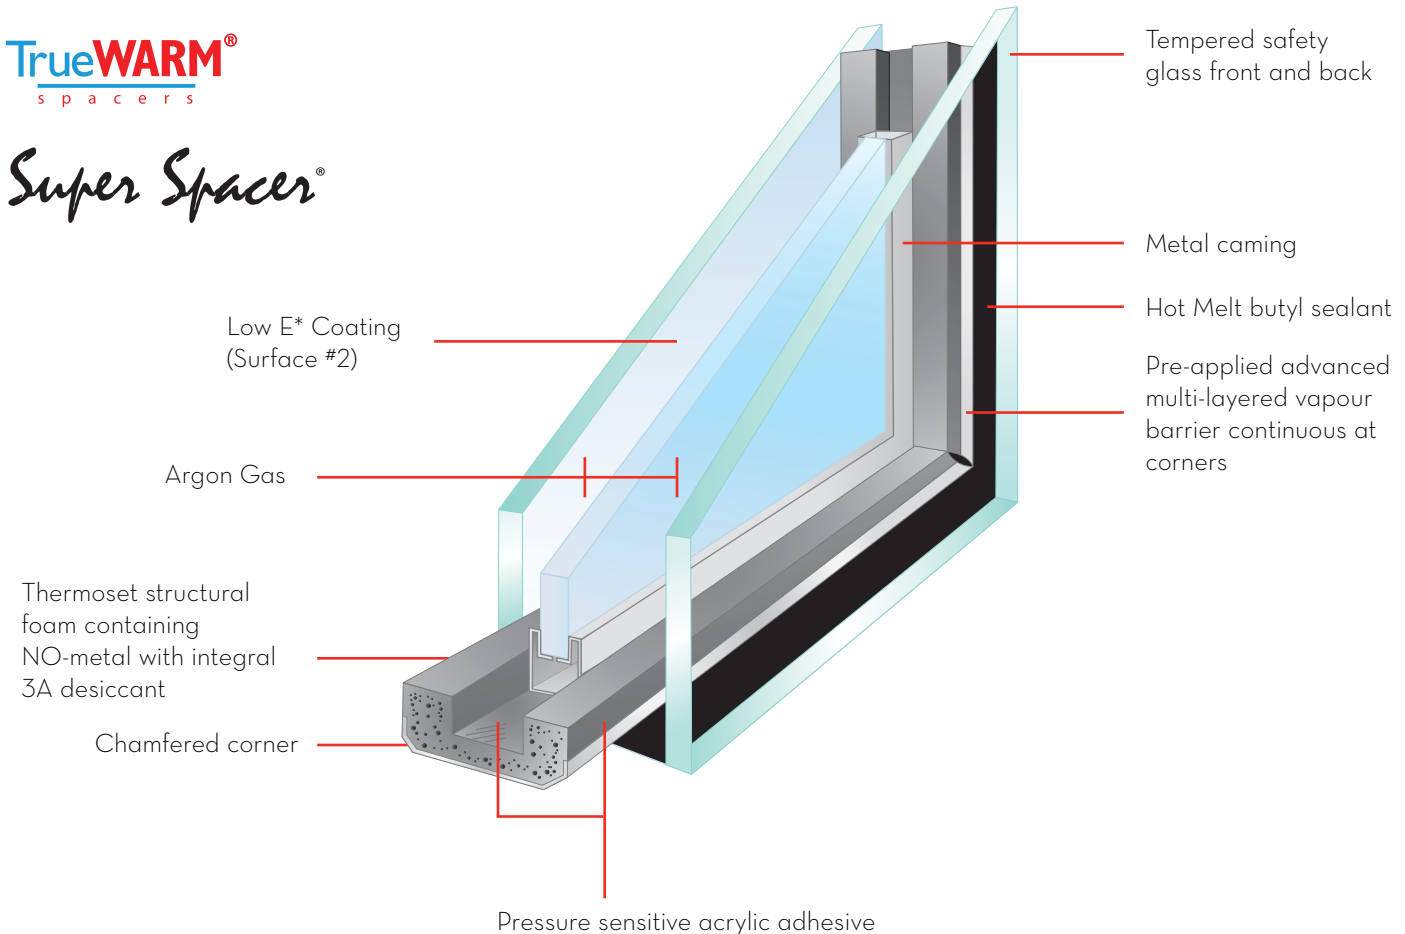

INSULATING SYSTEM

All Trimlite Decorative Doorlites are made with Super Spacer® Cushion Edge™, a flexible, U-shaped, silicone foam tape product used to wrap around and cushion our center decorative panel. Featuring a vapor barrier backing, the product used in combination with Hot Melt butyl, provides a superior Warm-Edge seal.

PERFORMANCE FEATURES

- Warm-Edge Benefits: Superior silicone foam insulation, low thermal conductivity
- Silicone Foam Features: Excellent UV resistance and extreme temperature performance
- Dual-Seal Performance: Chamfered corners for increased sealant depth
- Tempered Safety Glass for your piece of mind
- Low E* with Argon Gas for your comfort

All Trimlite Doorlites are certified by the National Accreditation and Management Institute, Inc. (NAMI).

All Trimlite products are energy tested. Consult your dealer for specific energy ratings.

Warranties: Our products are covered by separate limited warranties. Please contact your dealer for more information.

SuperSpacer®, TrueWarm® and Cushion Edge™ are all registered trademarks of QUANNEX BUILDING PRODUCTS.

*Our doorlites are available with Low E and Argon. However, some exceptions may apply. Contact your dealer for more details.