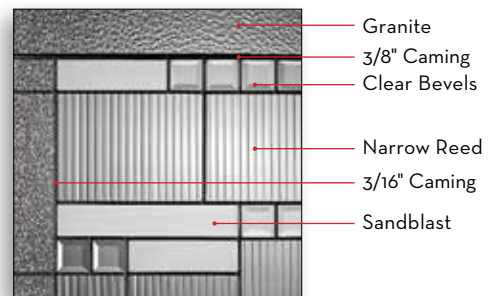

Patina

PRIVACY 8

● Privacy Guide. See pages 4 and 5.