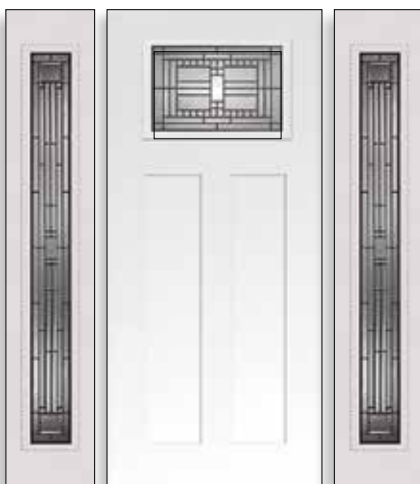

O764 / 2215 / O764