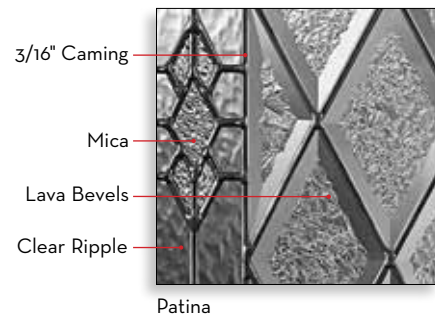

PRIVACY 8

● Privacy Guide. See pages 4 and 5.