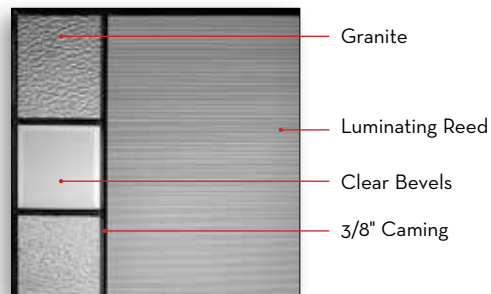

2236 / 2236 Zinc

0764 / 2215 Patina (x3)

2264 / 0764 Patina

0848 / 2248 / 0848 with Custom Transom Zinc

0764 / 2215 / 0764 Patina

Shown in Patina

Mainlites and Sidelites are reversible. Simply rotate the insert to create the look that works for you.