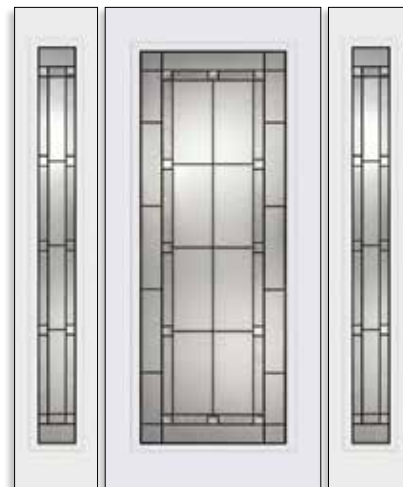

O764 / 2264 / O764