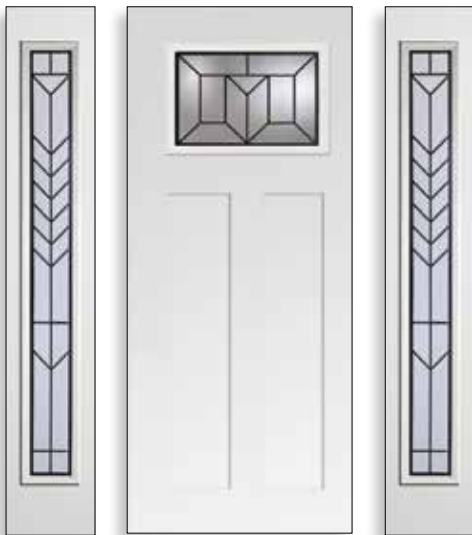

O764 / 2215 / O764