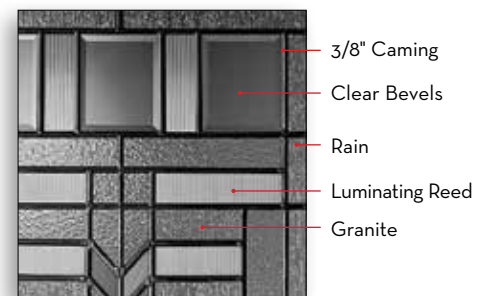

Glass size: 0764 / 2264 / 0764
with Custom Transom
Door: Fiberglass OAK40
Sidelite: Fiberglass OAK00

PRIVACY

● Privacy Guide. See pages 4 and 5.

Royston	0836*	2236*	0848	2248	0764*	2264	2208*	2215*	2515
Patina	■	■	■	■	■	■	■	■	■

NOTE: Custom transom and sidelites are available. Contact your local dealer for more information.
*Available with Solution Series frame.

Patina