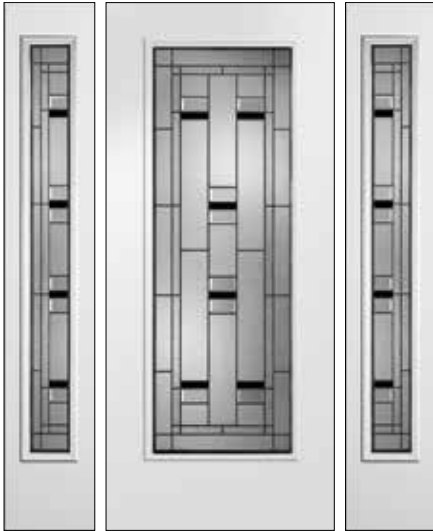

O764 / 2264 / O764