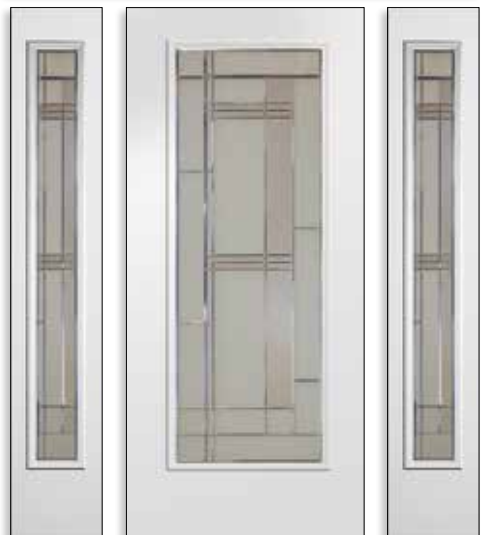

O764 / 2264 / O764 with Custom Transom Zinc

Winslow	0836*	2236*	0848	2248	0764*	2264	2215*
Patina	☐	☐	☐	☐	☐	☐	☐
Zinc	☒	☒	☒	☒	☒	☒	☒

NOTE: Custom transom and sidelites are available. Contact your local dealer for more information. *Available with Solution Series frame.