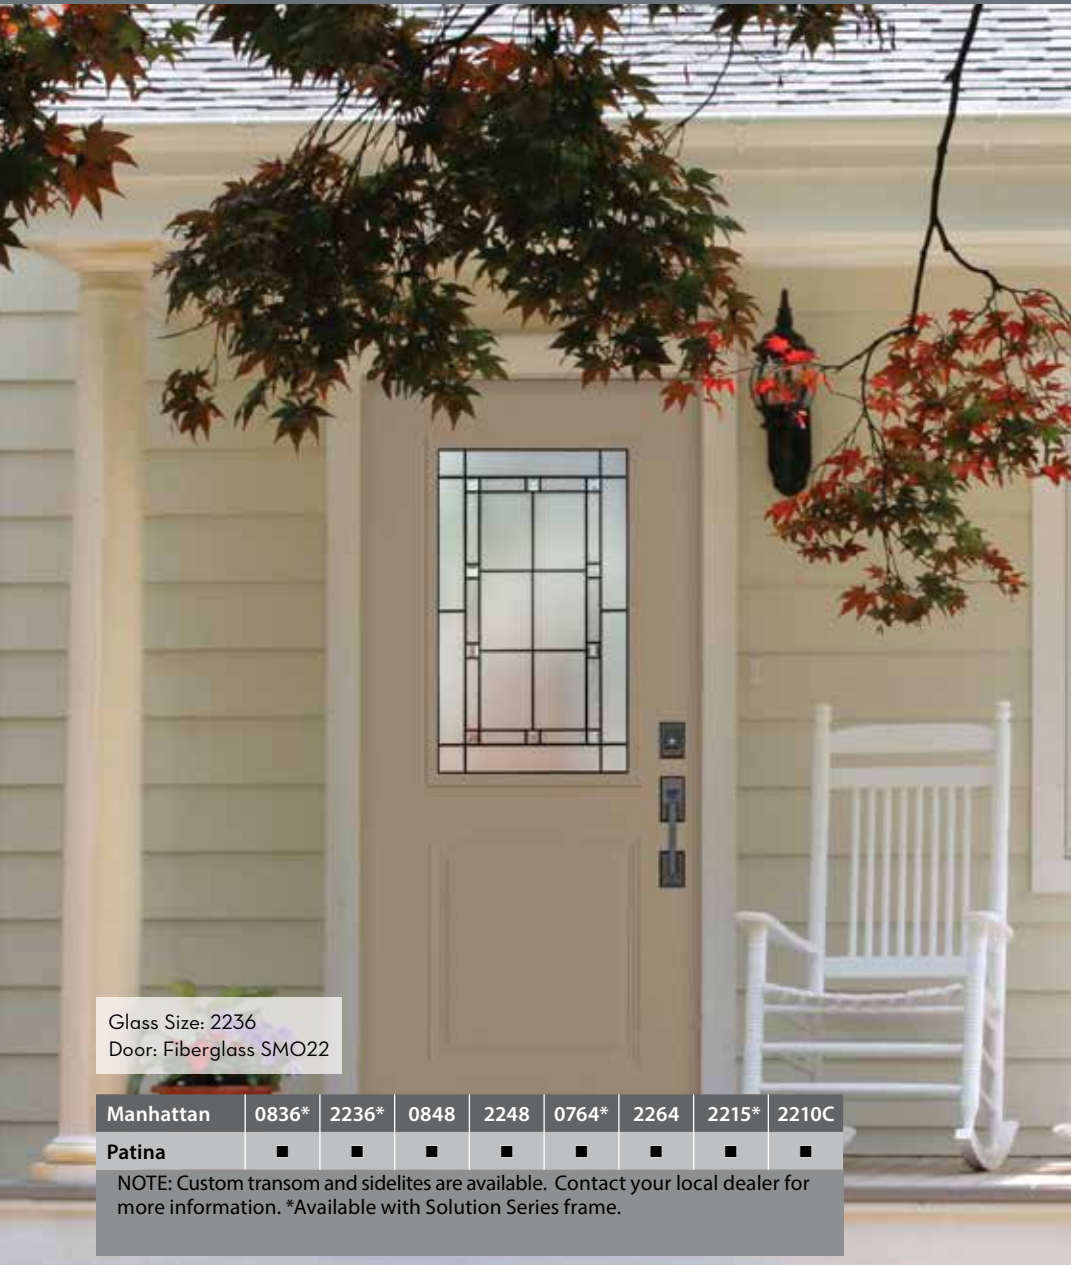

PRIVACY 5

● Privacy Guide. See pages 4 and 5.

† Swirl glass often contains small bubbles/surface imperfections. They are not considered defects. See page 6 for more information.

Patina

Manhattan

Glass Size: 2236
Door: Fiberglass SMO22