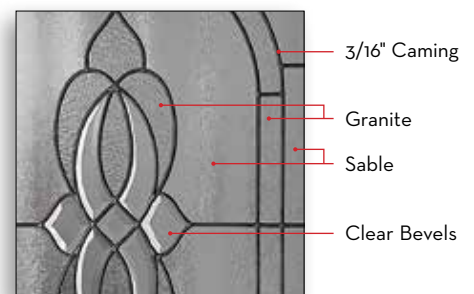

Shown in Patina