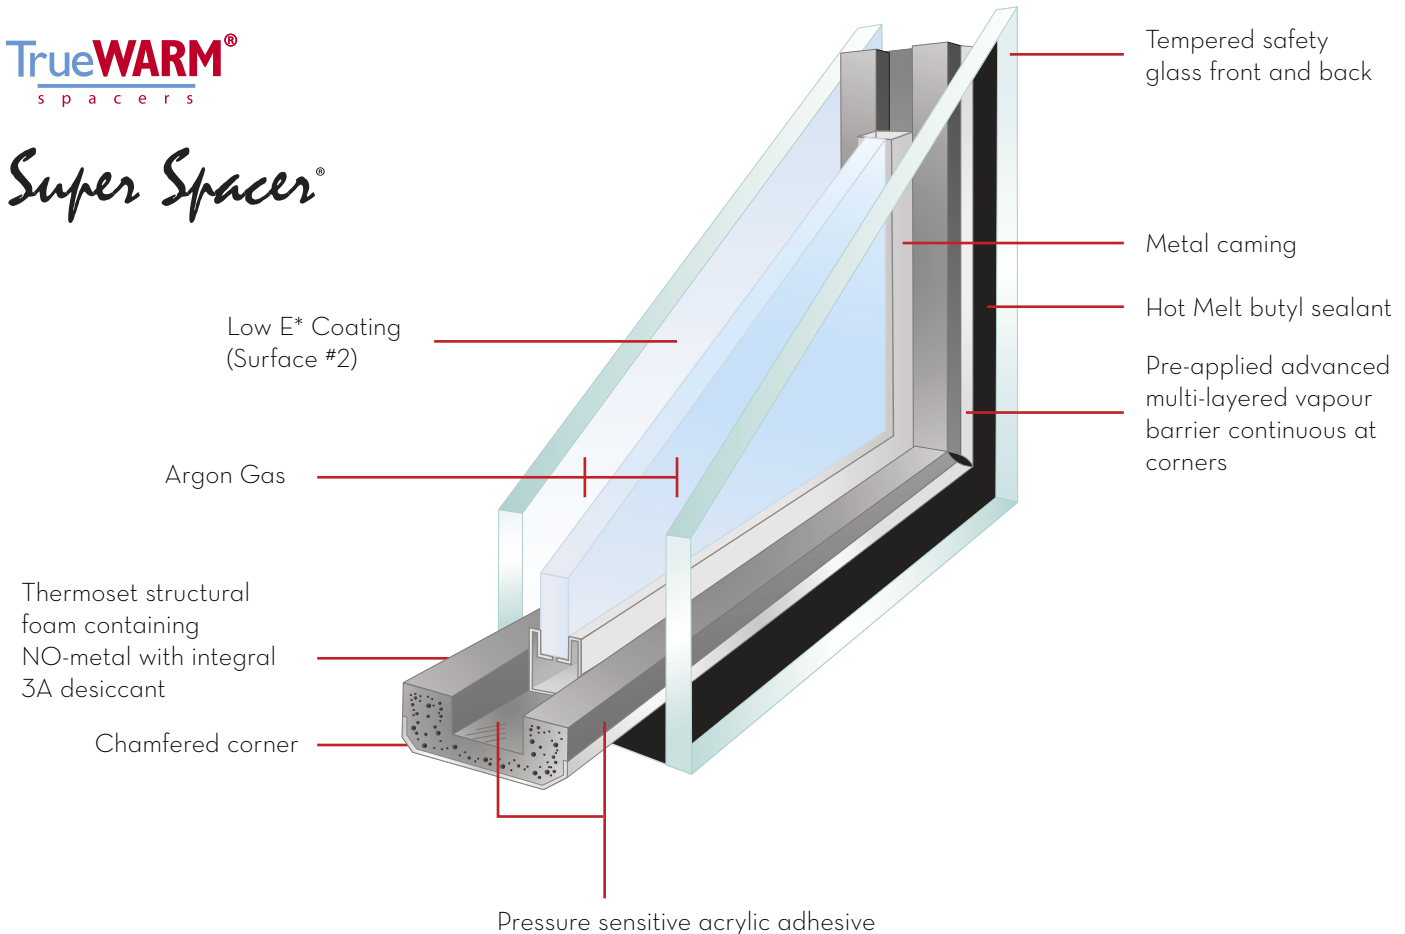

INSULATING SYSTEM

All Trimlite Decorative Doorlites are made with Super Spacer® Cushion Edge™, a flexible, U-shaped, silicone foam tape product used to wrap around and cushion our center decorative panel. Featuring a vapor barrier backing, the product used in combination with Hot Melt butyl, provides a superior Warm-Edge seal.

PERFORMANCE FEATURES

- Warm-Edge Benefits: Superior silicone foam insulation, low thermal conductivity
- Silicone Foam Features: Excellent UV resistance and extreme temperature performance
- Dual-Seal Performance: Chamfered corners for increased sealant depth
- Tempered Safety Glass for your piece of mind
- Low E* with Argon Gas for your comfort

All Trimlite Doorlites are certified by the National Accreditation and Management Institute, Inc. (NAMI).

All Trimlite products are energy tested. Consult your dealer for specific energy ratings.

Warranties: Our products are covered by separate limited warranties. Please contact your dealer for more information.

SuperSpacer®, TrueWarm® and Cushion Edge™ are all registered trademarks of QUANNEX BUILDING PRODUCTS.

*Our doorlites are available with Low E and Argon. However, some exceptions may apply. Contact your dealer for more details.