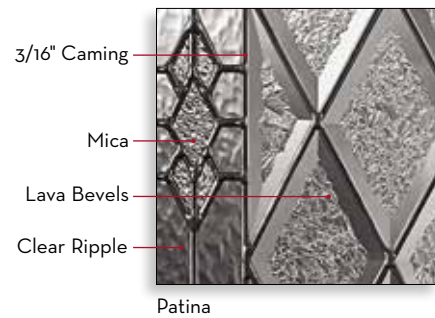

Glass size: 0764 / 2264 / 0764  
 with Transom  
 Door: Fiberglass DRG40  
 Sidelite: Fiberglass SLGOO

0836 / 2236 / 0836

2210C

0848 / 2248 / 0848

0764 / 1842OV / 0764

PRIVACY 8

● Privacy Guide. See pages 4 and 5.