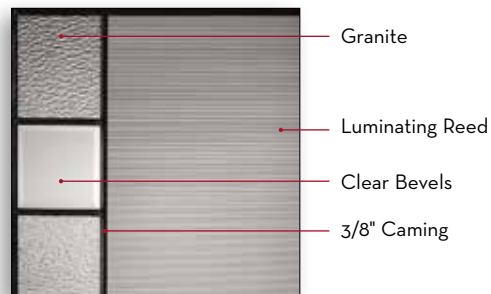

Shown in Patina

** Shown in the Plastro Shaker 3 panel fiberglass door.
Available in 2/8, 2/10 & 3/0 x 6/8.

Mainlites and Sidelites are reversible.
Simply rotate the insert to create the look that works for you.

PRIVACY 7

● Privacy Guide. See pages 4 and 5.