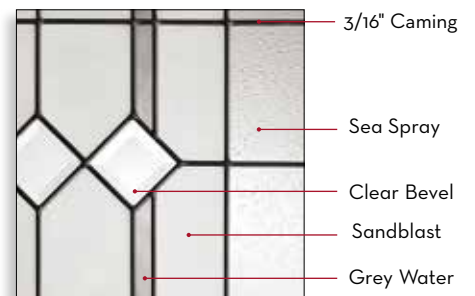

\* Shown in the Plastpro Craftsman 6 panel fiberglass door. Only available in 2/10 & 3/0 x 6/8. Not available in steel. Optional matching Dentil Shelf available.

\*\* Shown in the Plastpro Shaker 3 panel fiberglass door. Available in 2/8, 2/10 & 3/0 x 6/8.