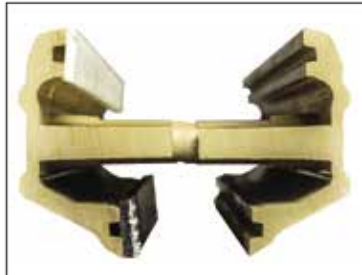

ELITE TAN FRAME - This is our Standard Frame for Painting or Staining. Specifications as follows:

Construction - Injected Moulded Low Profile
Surface - Woodgrain
Material - TAN PC/ABS or Tan PVC
Glazing Material - Foam tape on both channels (black two sided tape frame to glass & white one sided tape frame to door) or rubber gasket (PVC)
Plugs - Used to cover screw holes
NOTE: Oval (2057 OV & 1842 OV) and 2214 frame are raised.