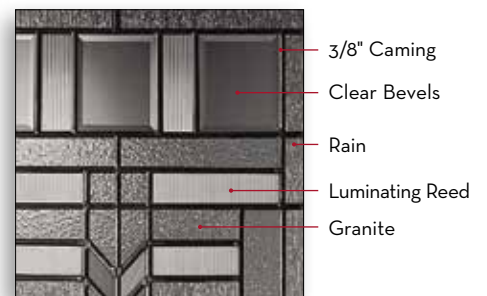

\* Shown in the Plastpro Craftsman 6 panel fiberglass door. Only available in 2/10 & 3/0 x 6/8. Not available in steel. Optional matching Dentil Shelf available.

\*\* Shown in the Plastpro Shaker 3 panel fiberglass door. Available in 2/8, 2/10 & 3/0 x 6/8.