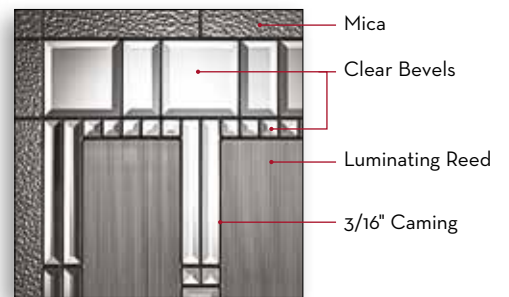

\*Available with Solution Series frame.

O836 / 2236

O764 / 2215\*\* / O764

2515\* / O764

O848 / 2248 / O848 with Transom

O880 / 2280 / O880 (8ft entry)

Patina

\* Shown in the Plastpro Craftsman 6 panel fiberglass door. Only available in 2/10 & 3/0 x 6/8. Not available in steel. Optional matching Dentil Shelf available.