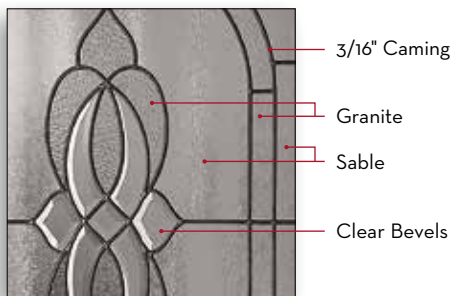

Glass size: 0764 / 1842OV / 0764 Patina  
 Door: Fiberglass DRS20  
 Sidelite: Fiberglass SLS00

O764 / O842RD\* / O764 Patina

O848 / 2248 / O848 Zinc

O836 / 2236 / O836 Patina

O764 / 2264 / O764 with Transom Zinc