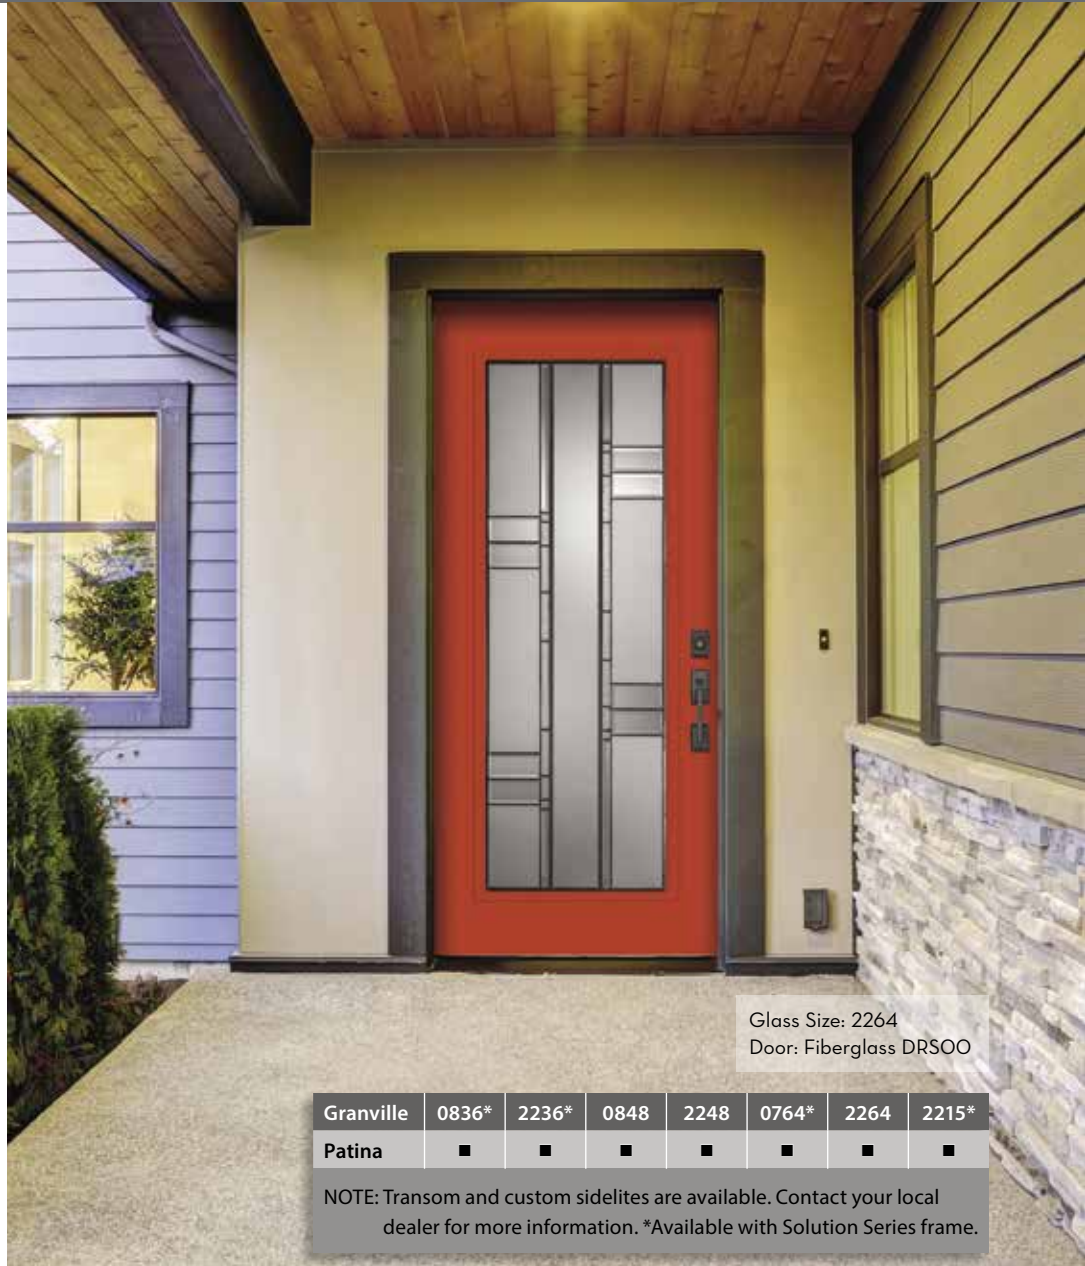

Glass Size: 2264
Door: Fiberglass DR500

Granville	0836*	2236*	0848	2248	0764*	2264	2215*
Patina	■	■	■	■	■	■	■

NOTE: Transom and custom sidelites are available. Contact your local dealer for more information. *Available with Solution Series frame.