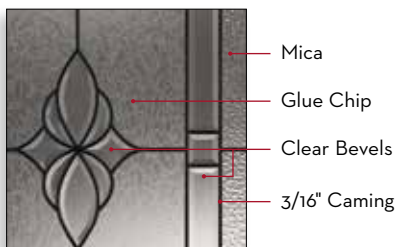

Shown in Patina

	0718	0836*	2236*	0848	2248	0764*	1842OV	221OSB
Brass	■	■	■	■	■	■	■	■
Patina	■	■	■	■	■	■	■	■
Zinc	□	□	□	□	□	□	□	□

NOTE: Transom and custom sidelites are available. Contact your local dealer for more information.
*Available with Solution Series frame.

PRIVACY

● Privacy Guide. See pages 4 and 5.