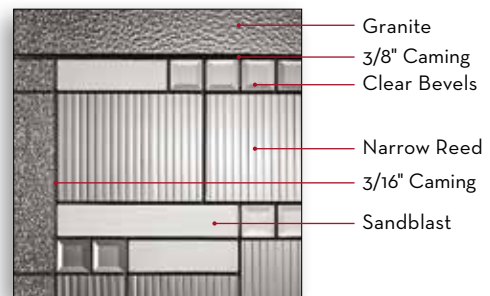

Patina

* Shown in the Plastpro Craftsman 6 panel fiberglass door. Only available in 2/10 & 3/0 x 6/8. Not available in steel. Optional matching Dentil Shelf available.

** Shown in the Plastpro Shaker 3 panel fiberglass door. Available in 2/8, 2/10 & 3/0 x 6/8.

PRIVACY 8

● Privacy Guide. See pages 4 and 5.