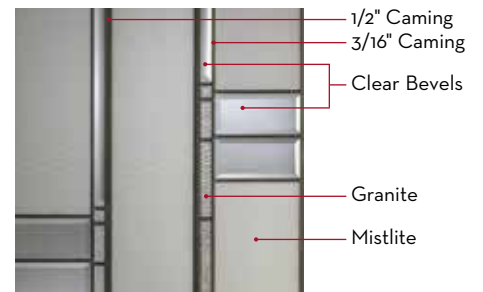

Patina

PRIVACY 7

● Privacy Guide. See pages 4 and 5.

* Shown in the Plastpro Shaker 3 panel fiberglass door. Available in 2/8, 2/10 & 3/0 x 6/8.