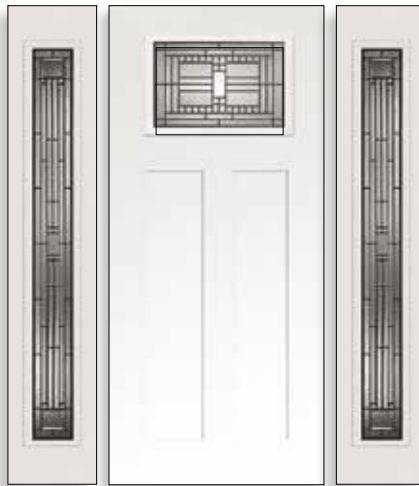

O764 / 2215** / O764