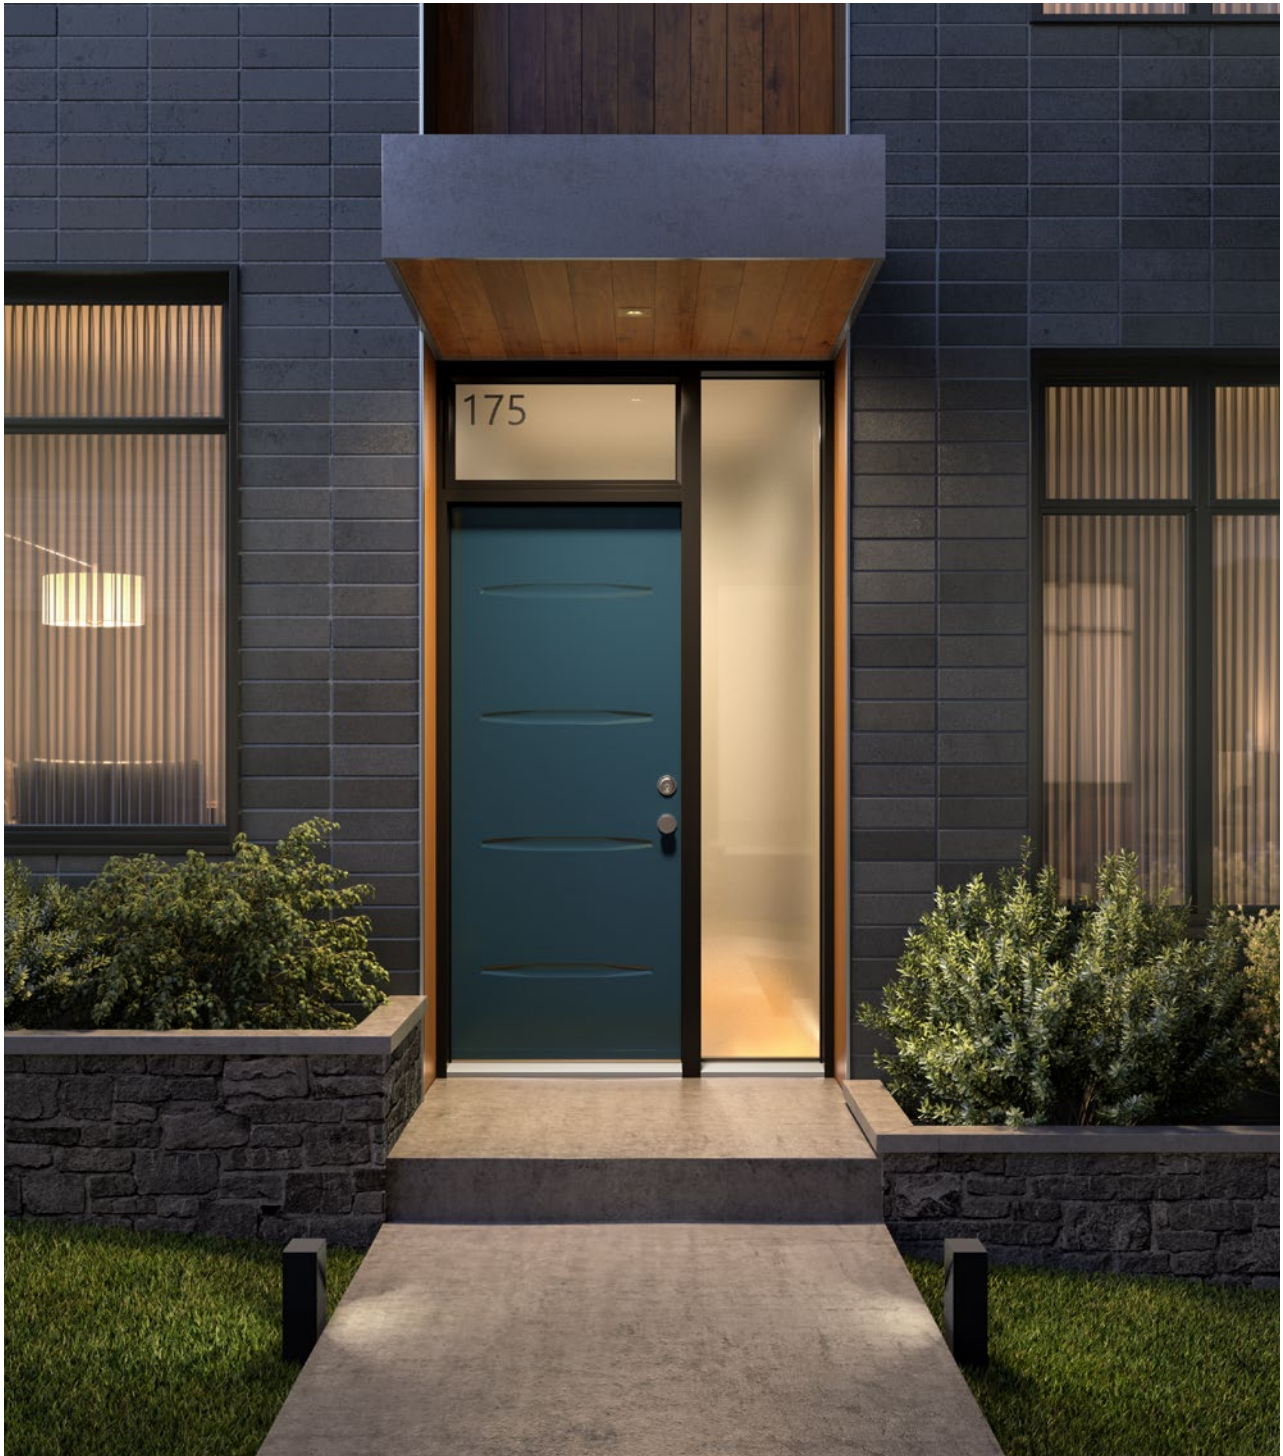

Tao steel door

Tao steel door
Sandblasted finish glass
sidelite & transom

Tao means harmony with nature. This door's horizontal lines feature gentle organic curves that add movement to the otherwise smooth surface of the steel. The result is a sophisticated door that is both bold and minimalist — two of the core tenets of contemporary style.