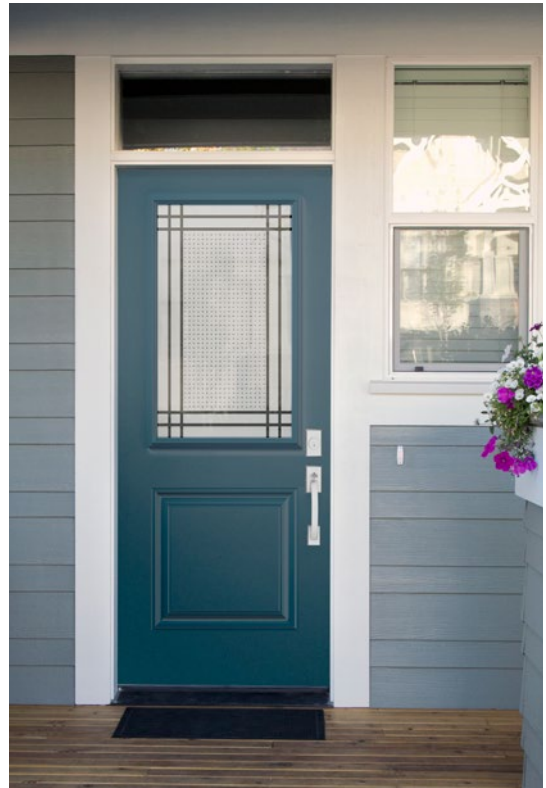

# Transit

22"×64" / 7"×64"

22"×48" / 8"×48"

22"×36" / 8"×36"

**3/5** SEMI-PRIVATE

-  Suggested sizes — Other sizes available
-  Sidelites & transoms — Sandblasted finish glass

Orleans steel door  
Evangeline II stained glass