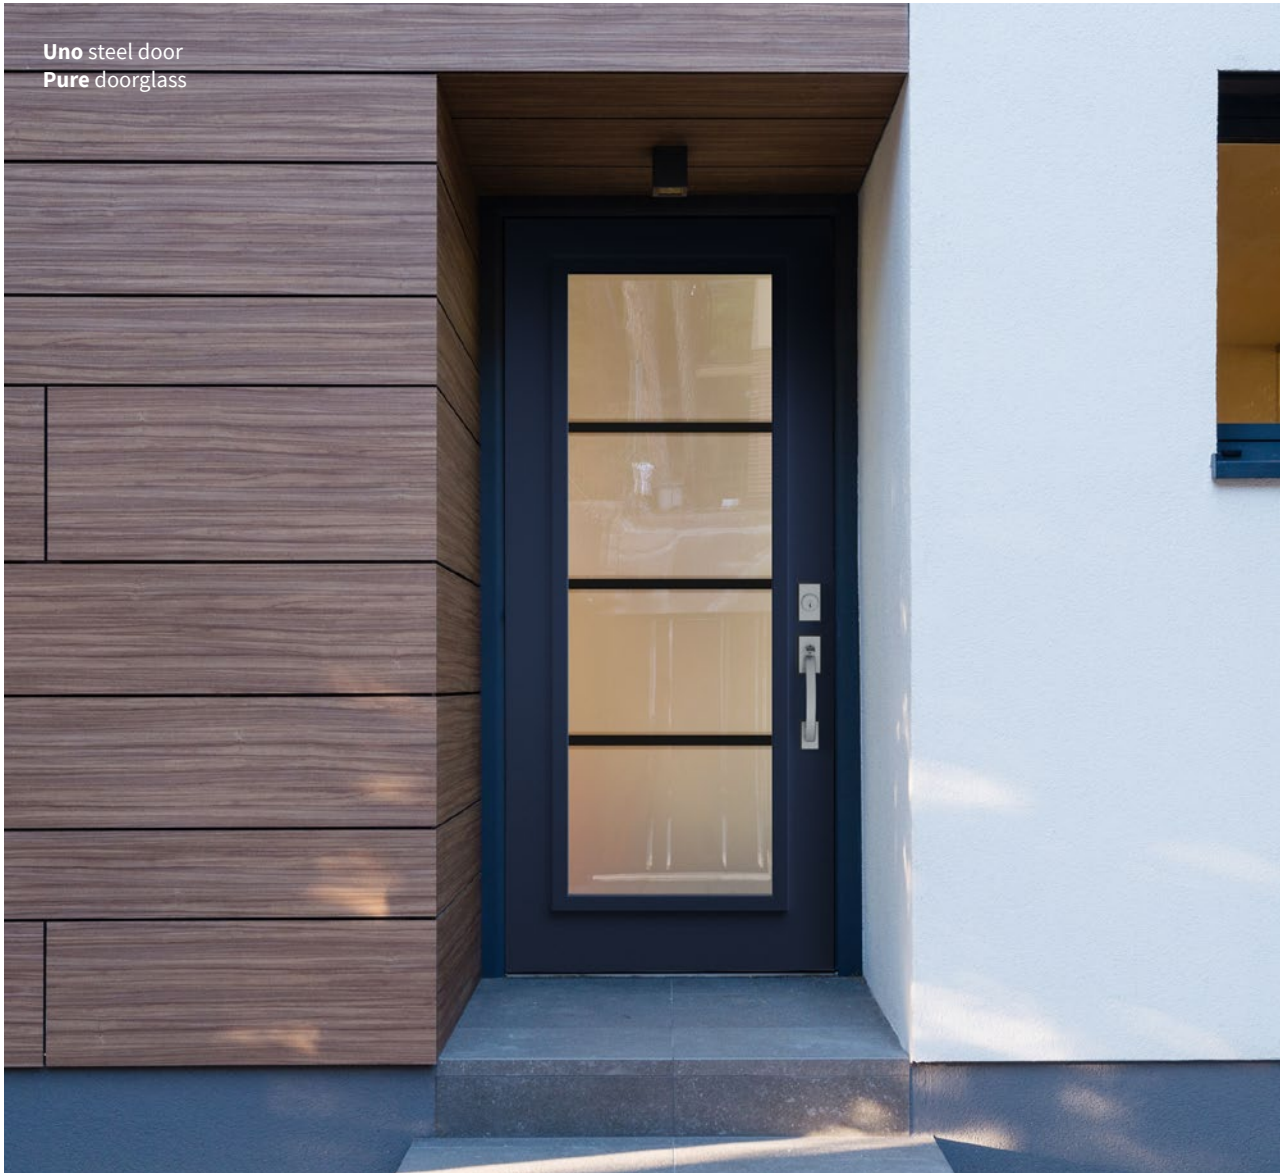

## Azur

22"×64" / 13 7/8"×79"

22"×48" / 8"×48"

22"×12"

 Suggested sizes — Other sizes available

 Sidelites & transoms — Sandblasted finish glass

Uno steel door  
Pure doorglass